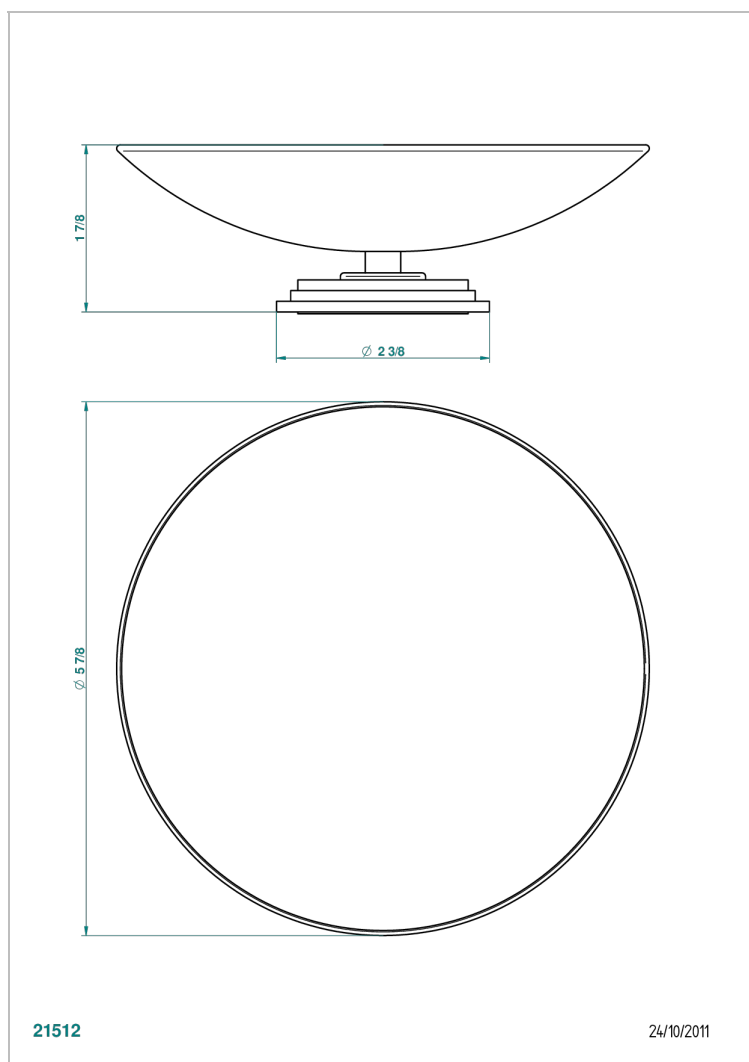

# FAUBOURG BLACK PORCELAIN WITH LEVER HANDLES

G2M-544GM

Soap dish, freestanding , 6" diameter

## CHARACTERISTIC

- Faubourg black porcelain with lever handles
- Soap dish, freestanding , 6" diameter