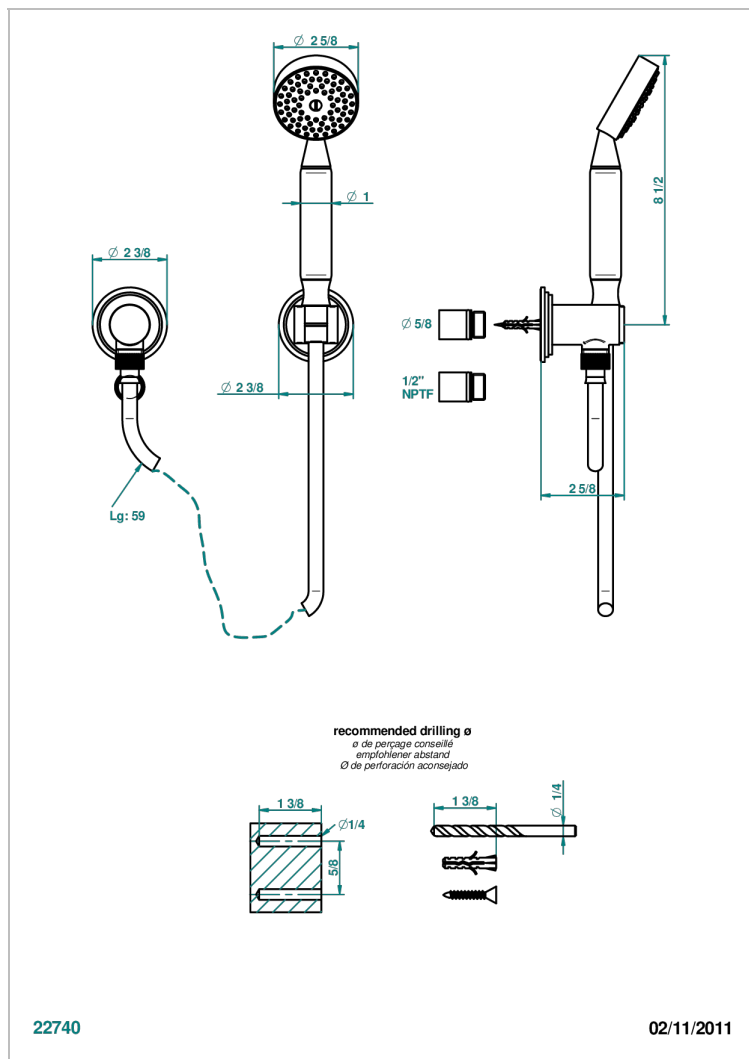

FAUBOURG BLACK PORCELAIN WITH LEVER HANDLES

G2M-52/US

Wall mounted handshower with separate fixed hook

CHARACTERISTIC

- Faubourg black porcelain with lever handles
- Wall mounted handshower with separate fixed hook

TECHNICAL SPECS

- Recommandé : 3 bars (max. 5 bars) - Advised : 43,5 psi (max. 72 psi)
- 9,5 l/min à 3 bars (2.5 gpm at 43.5 psi)

AVAILABLE FINITIONS

Blush PVD - H62
 Brass color PVD - H49
 Brown bronze color PVD - F33
 Chrome polished - A02
 Chrome polished / gold polished - G02
 Gold color PVD - H52

Nickel antique / Sovereign - H28
 Nickel color PVD - H55
 Nickel polished - B01
 Soft gold - F30
 Soft matt gold - F31
 Umber PVD - H66