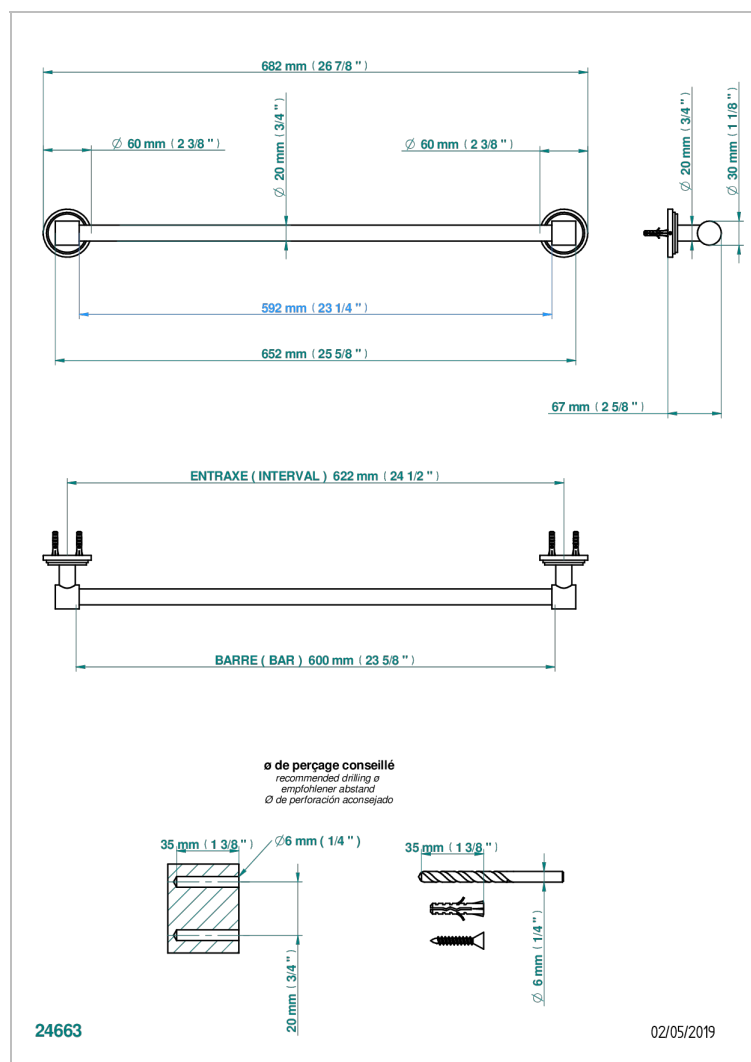

FAUBOURG BLACK PORCELAIN WITH LEVER HANDLES

G2M-520/60

Towel bar, 24" long

CHARACTERISTIC

- Faubourg black porcelain with lever handles
- Towel bar, 24" long

AVAILABLE FINITIONS

Blush PVD - H62
Brass color PVD - H49
Brown bronze color PVD - F33
Chrome polished - A02
Chrome polished / gold polished - G02
Gold color PVD - H52