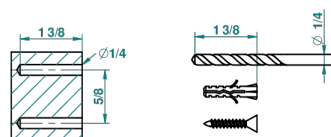

FAUBOURG BLACK PORCELAIN WITH LEVER HANDLES

G2M-504N

Towel ring

19796

17/02/2010

CHARACTERISTIC

- Faubourg black porcelain with lever handles
- Towel ring

AVAILABLE FINITIONS

Blush PVD - H62
Brass color PVD - H49
Brown bronze color PVD - F33
Chrome polished - A02
Chrome polished / gold polished - G02
Gold color PVD - H52

Gold mat - F07
Gold polished - F01
Graphite PVD - H64
Matt Umber PVD - H67
Matt blush PVD - H60
Matt brass color PVD - H50

Matt brown bronze color PVD - F34
Matt chrome (American satin) - C02
Matt gold color PVD - H53
Matt graphite PVD - H65
Matt nickel (American satin) - C01
Matt nickel color PVD - H56

Nickel antique / Sovereign - H28
Nickel color PVD - H55
Nickel polished - B01
Soft gold - F30
Soft matt gold - F31
Umber PVD - H66