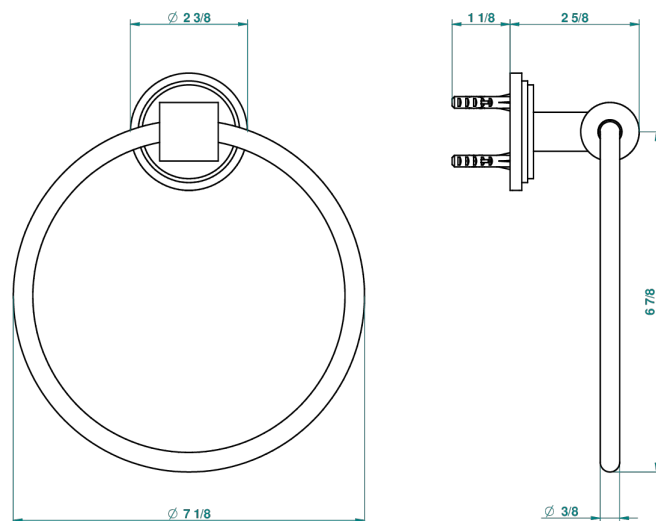

FAUBOURG BLACK PORCELAIN WITH LEVER HANDLES

G2M-504N

Towel ring

19796

17/02/2010

CHARACTERISTIC

- Faubourg black porcelain with lever handles
- Towel ring

AVAILABLE FINITIONS

Blush PVD - H62
Brass color PVD - H49
Brown bronze color PVD - F33
Chrome polished - A02
Chrome polished / gold polished - G02
Gold color PVD - H52

Gold mat - F07
Gold polished - F01
Graphite PVD - H64
Matt Umber PVD - H67
Matt blush PVD - H60
Matt brass color PVD - H50

Matt brown bronze color PVD - F34
Matt chrome (American satin) - C02
Matt gold color PVD - H53
Matt graphite PVD - H65
Matt nickel (American satin) - C01
Matt nickel color PVD - H56

Nickel antique / Sovereign - H28
Nickel color PVD - H55
Nickel polished - B01
Soft gold - F30
Soft matt gold - F31
Umber PVD - H66