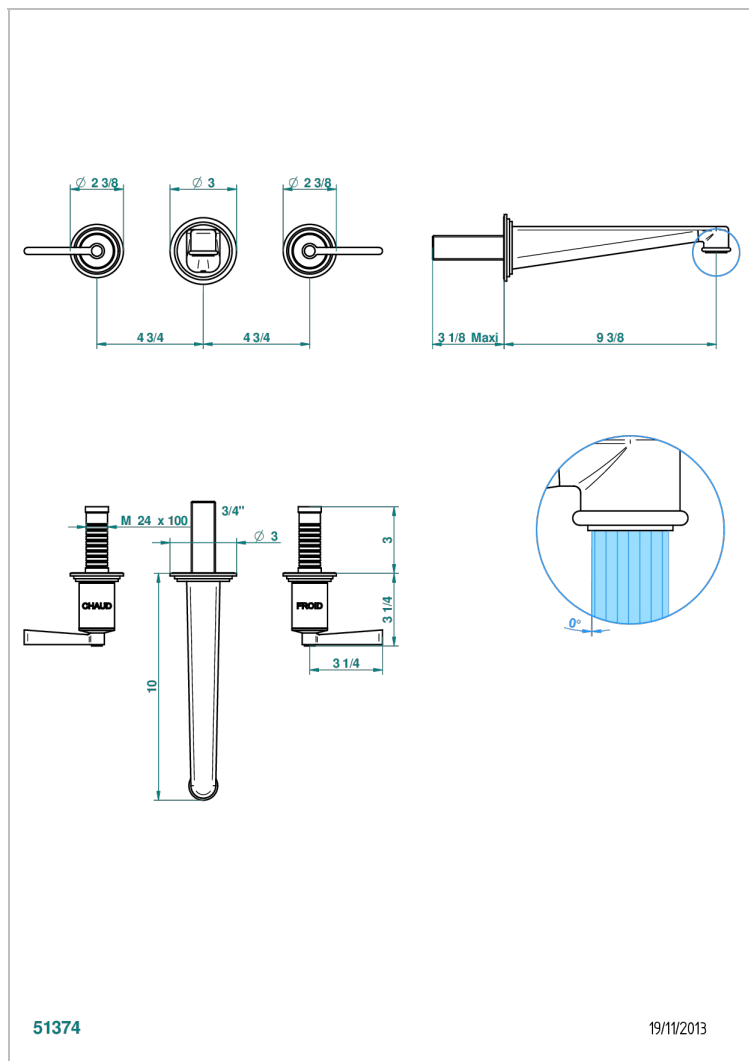

FAUBOURG BLACK PORCELAIN WITH LEVER HANDLES

G2M-41SGB

Trim for wall mounted 3-hole bath set only

51374

19/11/2013

CHARACTERISTIC

- Faubourg black porcelain with lever handles
- Trim for wall mounted 3-hole bath set only

TECHNICAL SPECS

- Recommandé : 3 bars (max. 5 bars) - Advised : 43,5 psi (max. 72 psi)
- Bec : 35 l/min à 3 bars
- Spout : 9.26 gpm at 43.5 psi

RELATED SKU'S

- Ref. G00-40AM/US Rough parts for wall set (one counter clockwise and one clockwise cartridges)