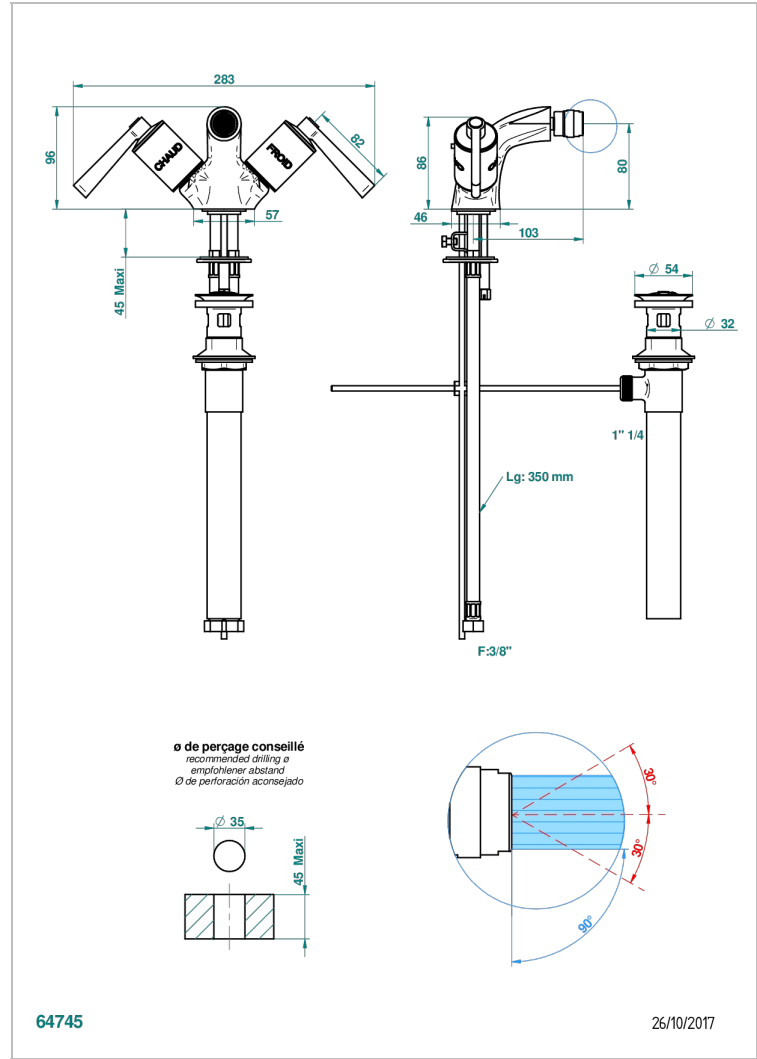

FAUBOURG BLACK PORCELAIN WITH LEVER HANDLES

G2M-3202/US

Single hole bidet faucet with drain

CHARACTERISTIC

- ASME : ASME A112.18.1-2011/CSA B125.1-11

STANDARDS

AVAILABLE FINITIONS

Blush PVD - H62
 Brass color PVD - H49
 Brown bronze color PVD - F33
 Chrome polished - A02
 Chrome polished / gold polished - G02
 Gold color PVD - H52

Nickel antique / Sovereign - H28
 Nickel color PVD - H55
 Nickel polished - B01
 Soft gold - F30
 Soft matt gold - F31
 Umber PVD - H66