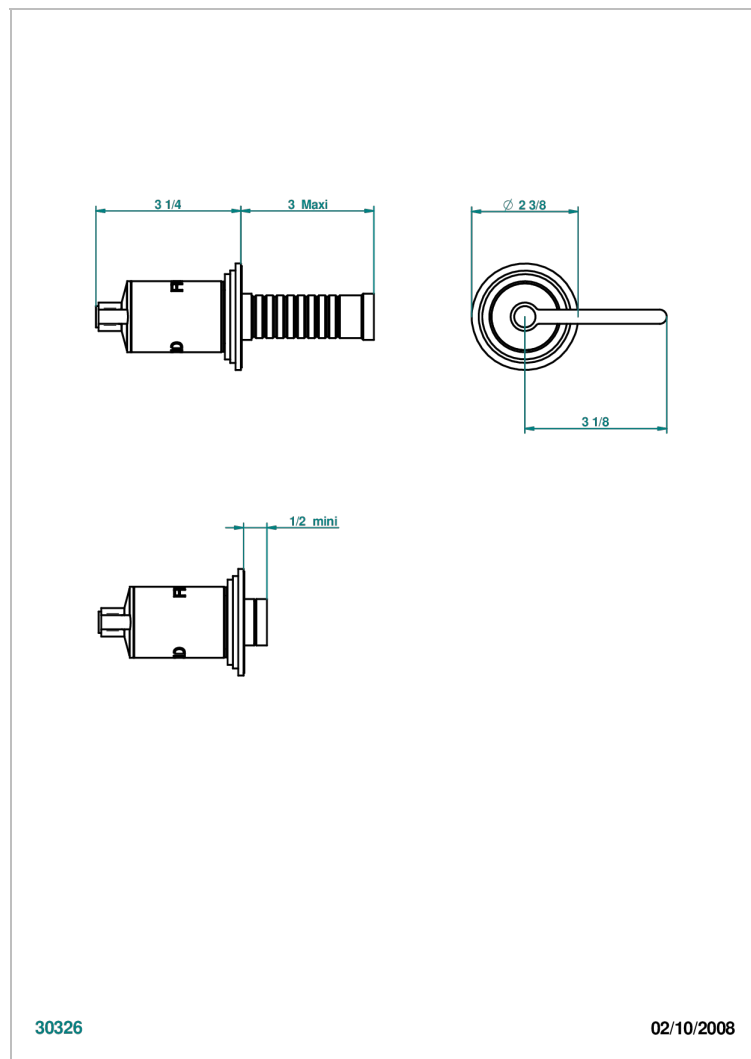

FAUBOURG BLACK PORCELAIN WITH LEVER HANDLES

G2M-30B/C

Wall volume control 30 & 32 trim - Cold

30326

02/10/2008

CHARACTERISTIC

- Faubourg black porcelain with lever handles
- Wall volume control 30 & 32 trim - Cold

RELATED SKU'S

- Ref. G00-32CUSA 3/4" Volume control wall valve with ceramic cartridge
- Ref. G00-30CUSA 1/2" volume control wall valve with ceramic cartridge

AVAILABLE FINITIONS

Blush PVD - H62
Brass color PVD - H49
Brown bronze color PVD - F33
Chrome polished - A02
Chrome polished / gold polished - G02
Gold color PVD - H52

Nickel antique / Sovereign - H28
Nickel color PVD - H55
Nickel polished - B01
Soft gold - F30
Soft matt gold - F31
Umber PVD - H66