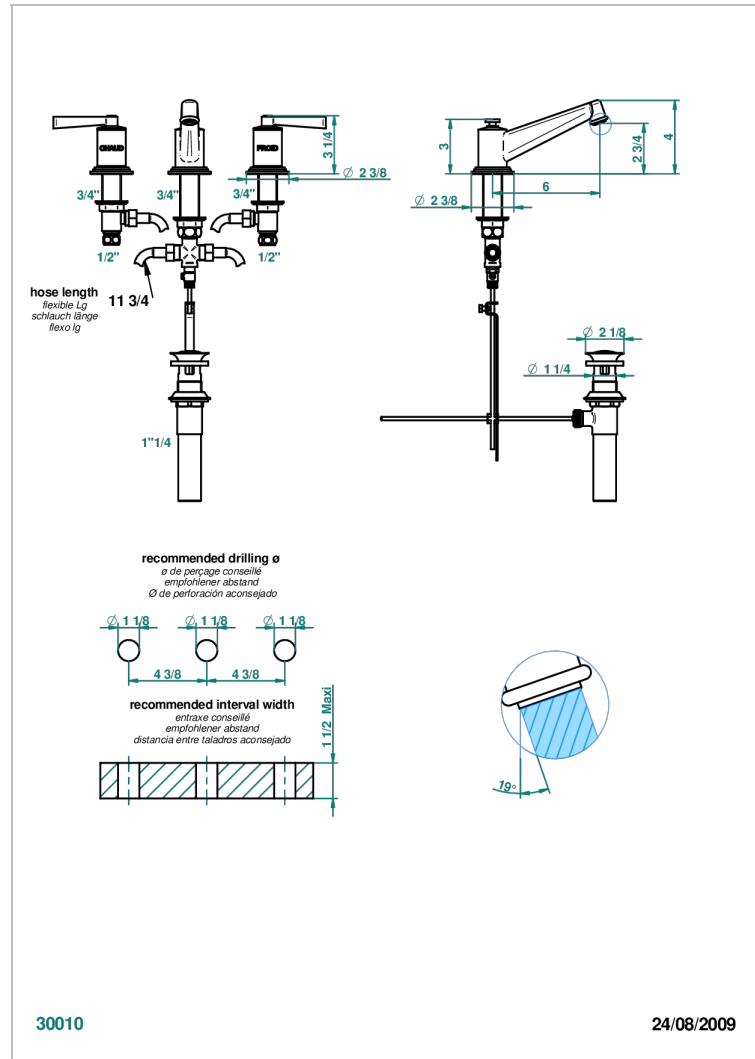

FAUBOURG BLACK PORCELAIN WITH LEVER HANDLES

G2M-152/US

Widespread lavatory set, high spout, with drain

CHARACTERISTIC

- Faubourg black porcelain with lever handles
- Widespread lavatory set, high spout, with drain

TECHNICAL SPECS

- Recommandé : 3 bars (max. 5 bars) - Advised : 43,5 psi (max. 72 psi)
- 5,7 l/min à 3 bars (1.5 gpm at 43.5 psi)
- 1.2 gpm on demand in accordance with California's rules

AVAILABLE FINITIONS