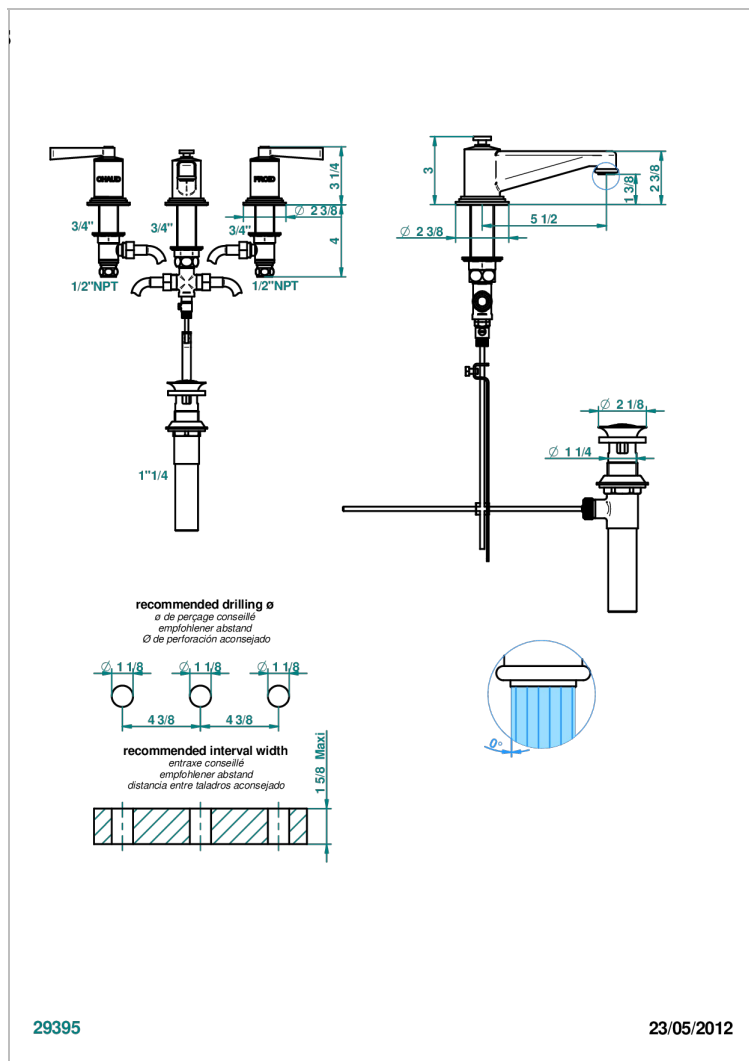

FAUBOURG BLACK PORCELAIN WITH LEVER HANDLES

G2M-151/US

Widespread lavatory set with drain

CHARACTERISTIC

- ASME : ASME A112.18.1-2011/CSA B125.1-11

STANDARDS

AVAILABLE FINITIONS

Blush PVD - H62
Brass color PVD - H49
Brown bronze color PVD - F33
Chrome polished - A02
Chrome polished / gold polished - G02
Gold color PVD - H52

Gold mat - F07
Gold polished - F01
Graphite PVD - H64
Matt Umber PVD - H67
Matt blush PVD - H60
Matt brass color PVD - H50

TECHNICAL SPECS

- Recommandé : 3 bars (max. 5 bars) - Advised : 43,5 psi (max. 72 psi)
- 5,7 l/min à 3 bars (1.5 gpm at 43.5 psi)
- 1.2 gpm on demand in accordance with California's rules