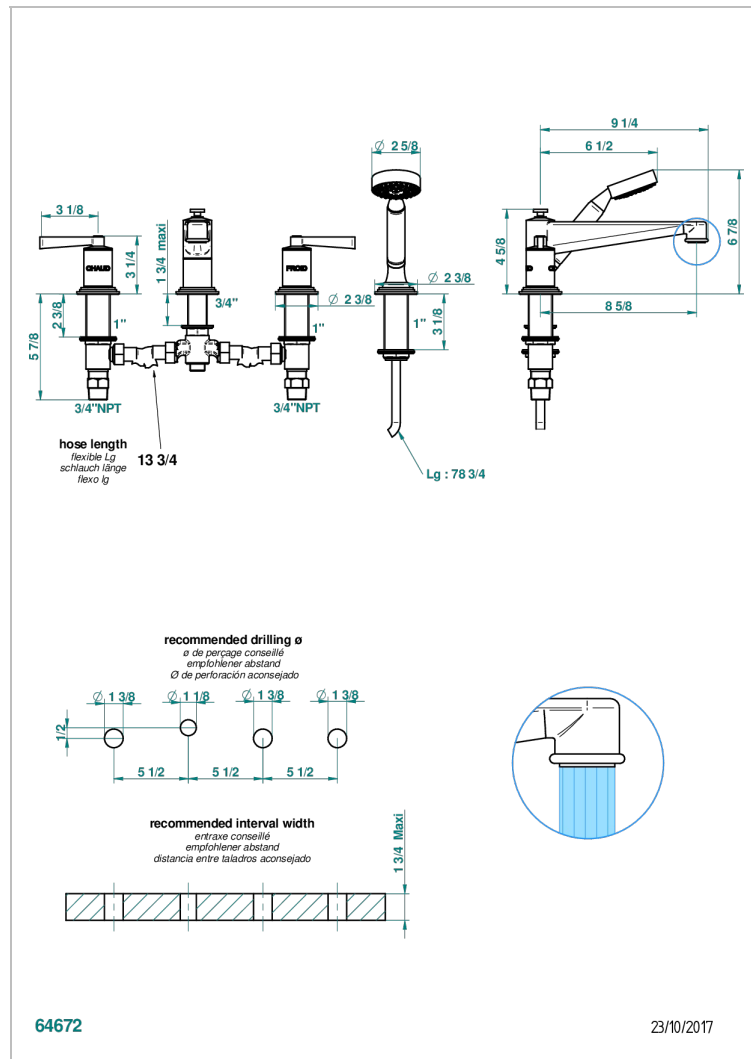

FAUBOURG BLACK PORCELAIN WITH LEVER HANDLES

G2M-112BSGUS

Roman tub set with diverter spout and handshower, 3/4" valves

CHARACTERISTIC

- ASME : ASME A112.18.1-2011/CSA B125.1-11

STANDARDS

AVAILABLE FINITIONS