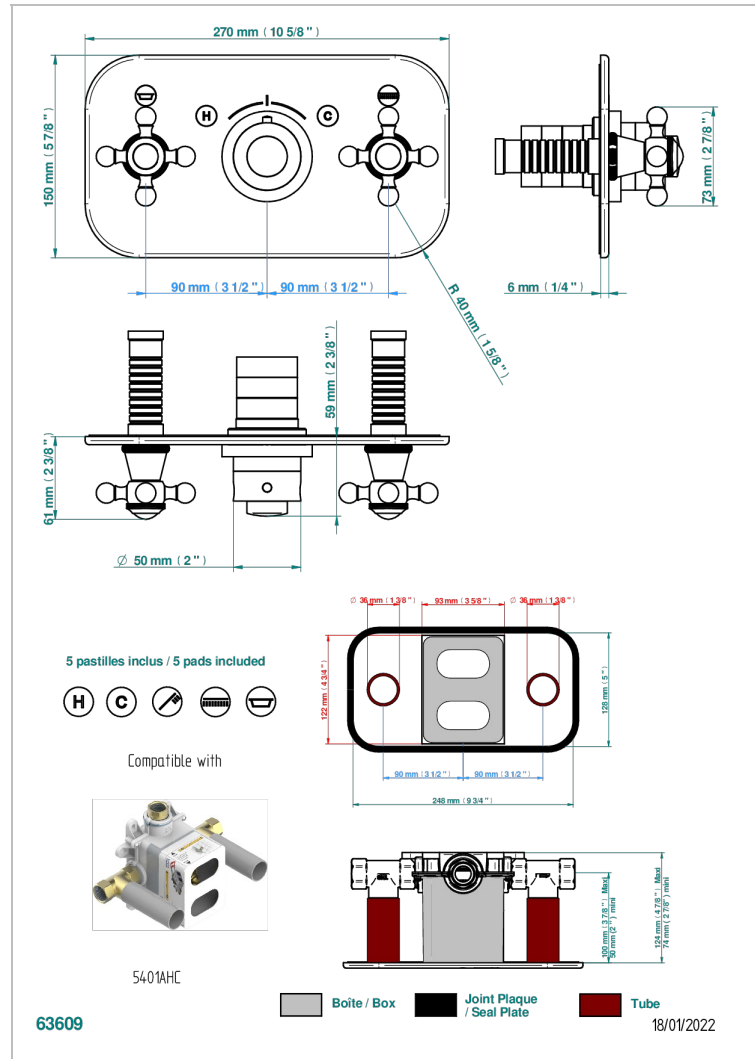

Trim for thermostatic mixer with 2 valves item to be installed horizontal . to adapt on 5 401AHC or 5 401AHM

### CHARACTERISTIC

- Charleston
- Trim for thermostatic mixer with 2 valves item to be installed horizontal . to adapt on 5 401AHC or 5 401AHM

### RELATED SKU'S

- Ref. G00-5401AHC 3/4" THG thermostat, 60 l/mn with two valves with wax cartridge delivered with a built-in box, without trim - to be installed horizontal ( for installation with cross handle)
- Ref. G00-5401AHM 3/4" THG thermostat, 60 l/mn with two valves with wax cartridge delivered with a built-in box, without trim - to be installed horizontal ( for installation with lever handle)