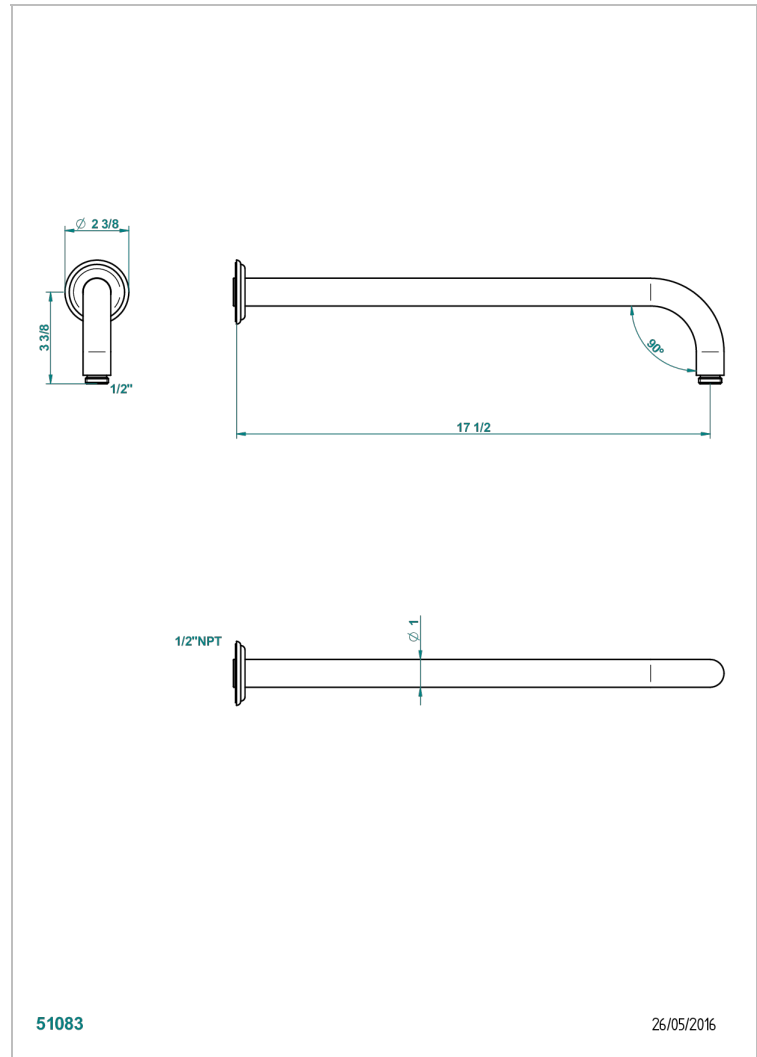

JAIPUR METAL

A9F-84L/US

Horizontal shower arm, 90°, lg: 17"

CHARACTERISTIC

- Jaipur metal
- Horizontal shower arm, 90°, lg: 17"

AVAILABLE FINITIONS

Blush PVD - H62
Brass color PVD - H49
Brown bronze color PVD - F33
Chrome polished - A02
Chrome polished / gold polished - G02
Copper antique matt, coated - H07