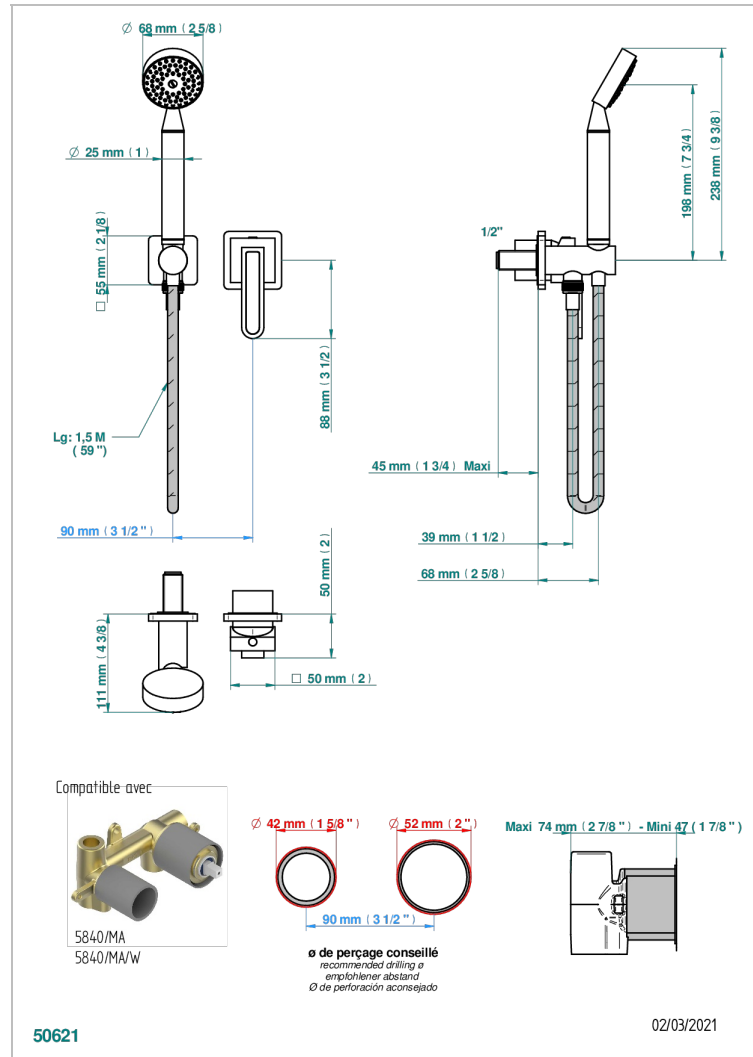

PROFIL BLACK ONYX

A6N-6561B

Trim only for wall mixer with complete handshower on hook

CHARACTERISTIC

- Profil black Onyx
- Trim only for wall mixer with complete handshower on hook

TECHNICAL SPECS

- Recommandé : 3 bars (max. 5 bars) - Advised : 43,5 psi (max. 72 psi)
- 9,5 l/min à 3 bars (2.5 gpm at 43.5 psi)

RELATED SKU'S

- Ref. G00-5840/MA Rough parts for concealed wall-mounted mixer with 1/2" outlet

AVAILABLE FINITIONS

Antique nickel - H28
Blush PVD - H62
Brass color PVD - H49
Brown bronze color PVD - F33
Gold color PVD - H52
Graphite PVD - H64