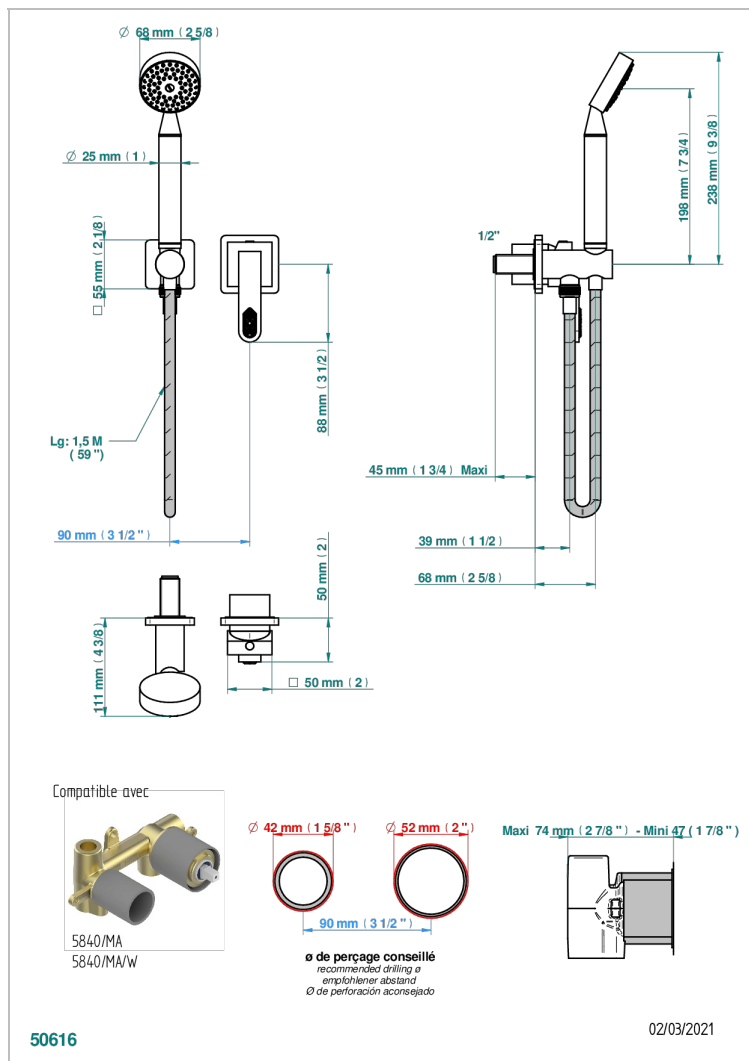

# PROFIL LALIQUE CLEAR CRYSTAL WITH LEVER

A6H-6561B

Trim only for wall mixer with complete handshower on hook

## CHARACTERISTIC

- Profil Lalique clear crystal with lever
- Trim only for wall mixer with complete handshower on hook

## TECHNICAL SPECS

- Recommandé : 3 bars (max. 5 bars) - Advised : 43,5 psi (max. 72 psi)
- 9,5 l/min à 3 bars (2.5 gpm at 43.5 psi)

## RELATED SKU'S

- Ref. G00-5840/MA Rough parts for concealed wall-mounted mixer with 1/2" outlet