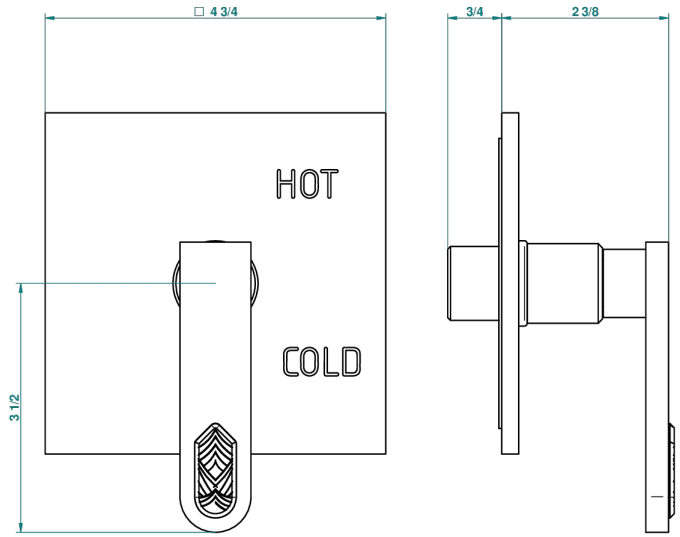

# PROFIL LALIQUE CLEAR CRYSTAL WITH LEVER HANDLES

A6H-320B

Trim for pressure balance valve

36766

11/02/2010

## CHARACTERISTIC

- Profil Lalique clear crystal with lever handles
- Trim for pressure balance valve

## RELATED SKU'S

- Ref. G00-320A 1/2 " Pressure balance valve