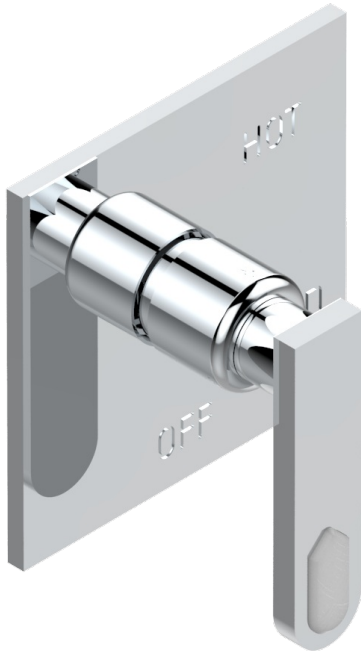

# PROFIL LALIQUE CLEAR CRYSTAL WITH LEVER HANDLES

A6H-320B

Trim for pressure balance valve

36766

11/02/2010

## CHARACTERISTIC

- Profil Lalique clear crystal with lever handles
- Trim for pressure balance valve

## RELATED SKU'S

- Ref. G00-320A 1/2 " Pressure balance valve