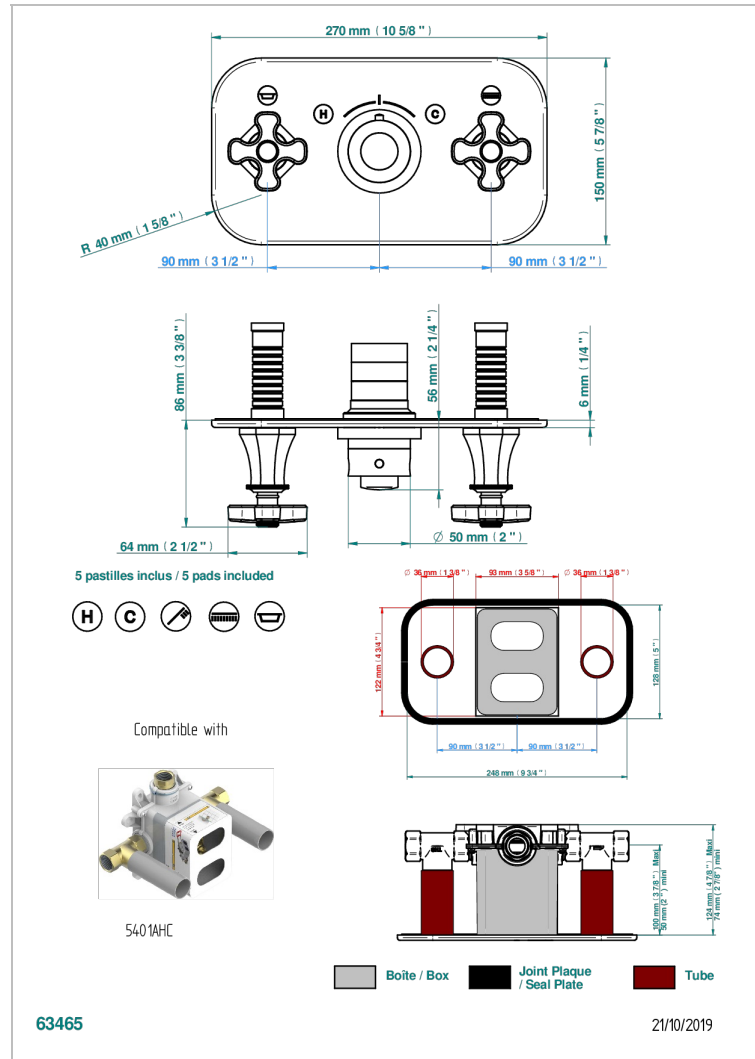

Trim for thermostatic mixer with 2 valves item to be installed horizontal . to adapt on 5 401AHC or 5 401AHM

CHARACTERISTIC

- Art Déco
- Trim for thermostatic mixer with 2 valves item to be installed horizontal . to adapt on 5 401AHC or 5 401AHM

RELATED SKU'S

- Ref. G00-5401AHC 3/4" THG thermostat, 60 l/mn with two valves with wax cartridge delivered with a built-in box, without trim - to be installed horizontal (for installation with cross handle)
- Ref. G00-5401AHM 3/4" THG thermostat, 60 l/mn with two valves with wax cartridge delivered with a built-in box, without trim - to be installed horizontal (for installation with lever handle)