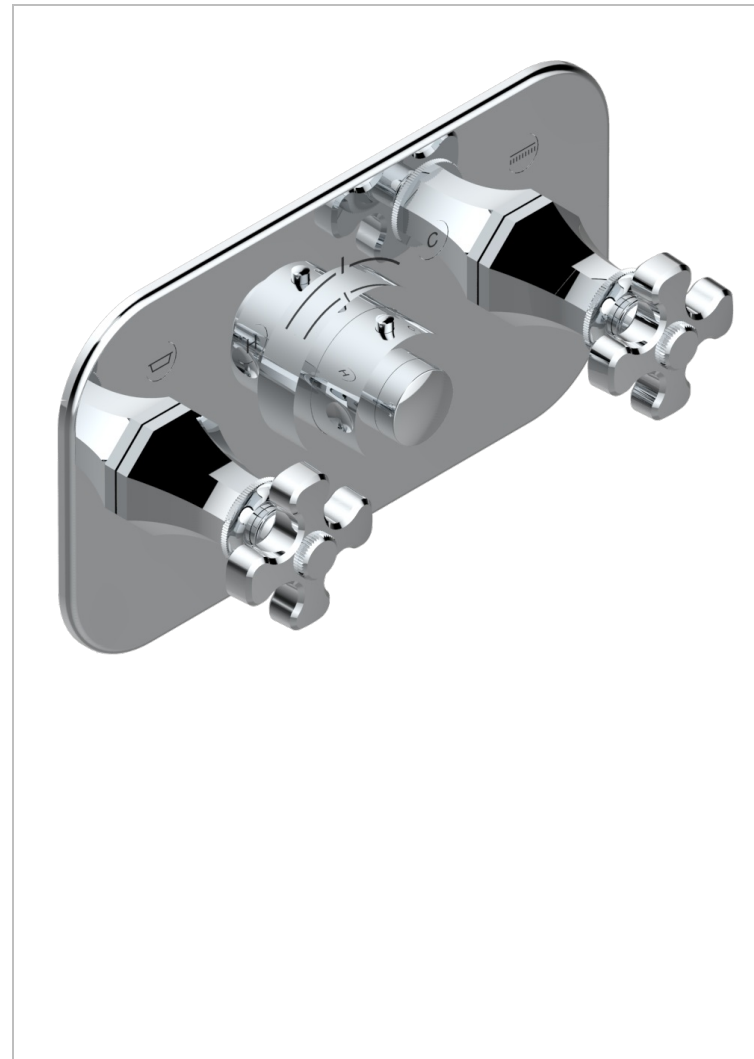

Trim for thermostatic mixer with 2 valves item to be installed horizontal . to adapt on 5 401AHC or 5 401AHM

CHARACTERISTIC

- Art Déco
- Trim for thermostatic mixer with 2 valves item to be installed horizontal . to adapt on 5 401AHC or 5 401AHM

RELATED SKU'S

- Ref. G00-5401AHC 3/4" THG thermostat, 60 l/mn with two valves with wax cartridge delivered with a built-in box, without trim - to be installed horizontal (for installation with cross handle)
- Ref. G00-5401AHM 3/4" THG thermostat, 60 l/mn with two valves with wax cartridge delivered with a built-in box, without trim - to be installed horizontal (for installation with lever handle)

AVAILABLE FINITIONS

Antique nickel - H28
Blush PVD - H62
Brass color PVD - H49
Brown bronze color PVD - F33
Gold color PVD - H52
Graphite PVD - H64

Lacquered antique silver (coated) - HO3
Lacquered light bronze - D01
Matt Umber PVD - H67
Matt blush PVD - H60
Matt brass color PVD - H50
Matt brown bronze color PVD - F34