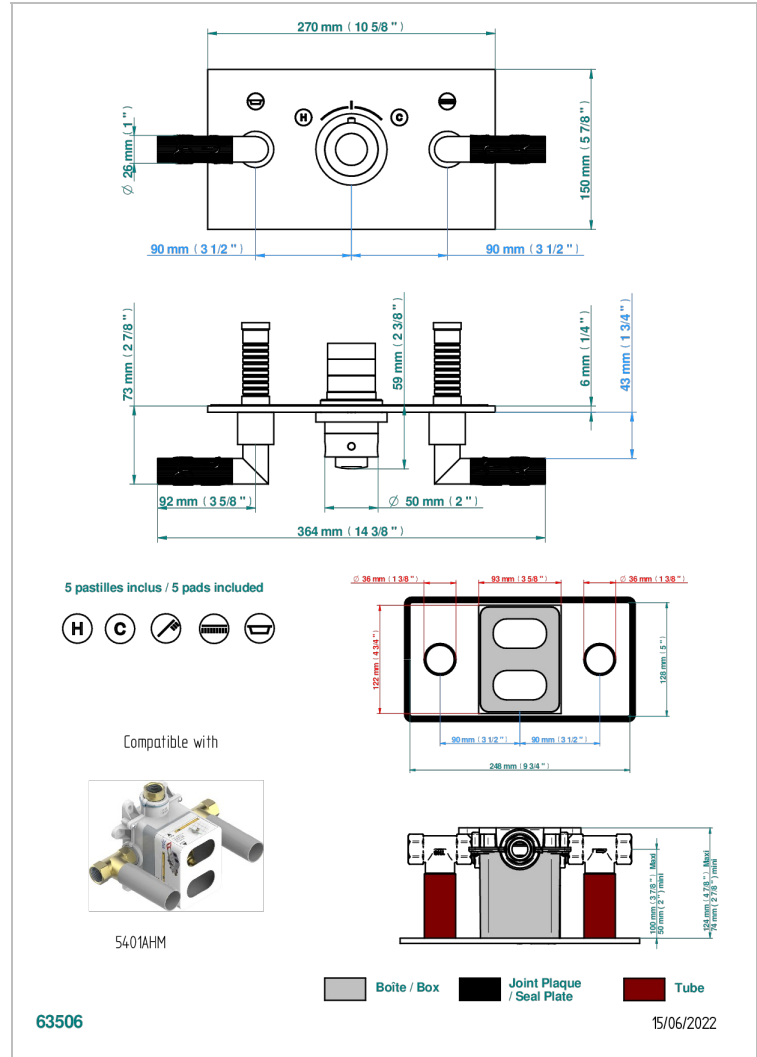

BAMBOU CLEAR CRYSTAL

A35-5401BEH

THG
PARIS

Trim for thermostatic mixer with 2 valves item to be installed horizontal . to adapt on 5 401AHC or 5 401AHM

CHARACTERISTIC

- BamboU clear crystal
- Trim for thermostatic mixer with 2 valves item to be installed horizontal . to adapt on 5 401AHC or 5 401AHM

RELATED SKU'S

- Ref. G00-5401AHC 3/4" THG thermostat, 60 l/mn with two valves with wax cartridge delivered with a built-in box, without trim - to be installed horizontal (for installation with cross handle)
- Ref. G00-5401AHM 3/4" THG thermostat, 60 l/mn with two valves with wax cartridge delivered with a built-in box, without trim - to be installed horizontal (for installation with lever handle)