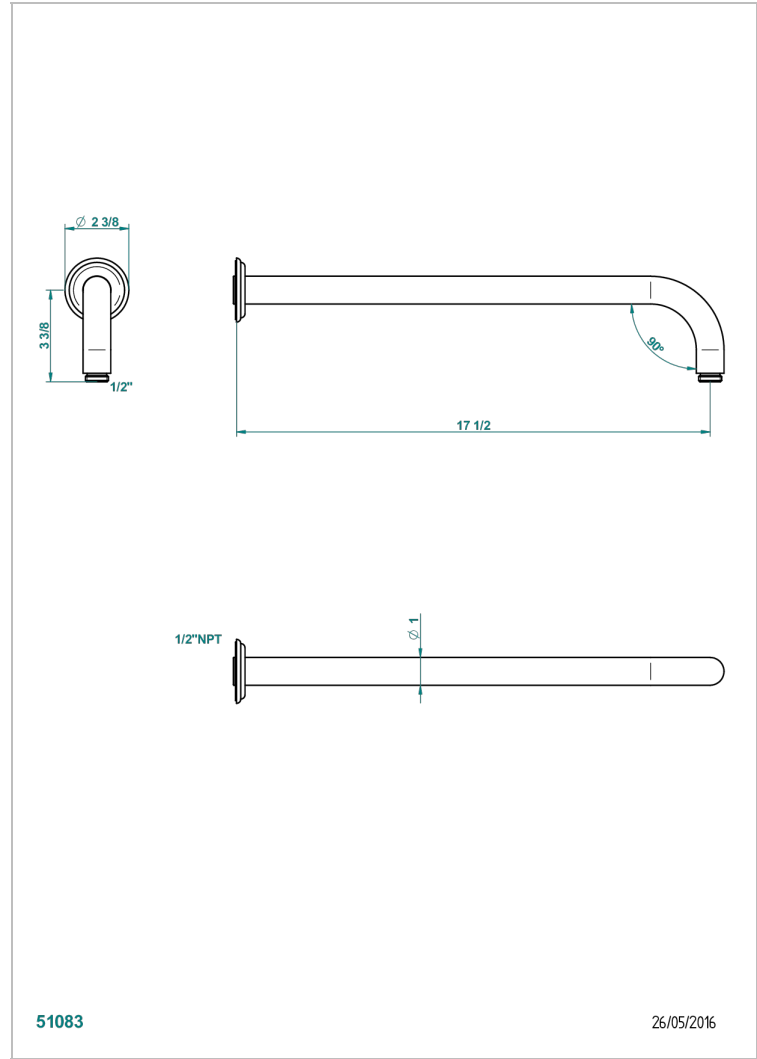

VENICE

A2E-84L/US

Horizontal shower arm, 90°, lg: 17"

CHARACTERISTIC

- Venice
- Horizontal shower arm, 90°, lg: 17"

AVAILABLE FINITIONS

Blush PVD - H62
Brass color PVD - H49
Brown bronze color PVD - F33
Chrome polished - A02
Chrome polished / gold polished - G02
Copper antique matt, coated - H07