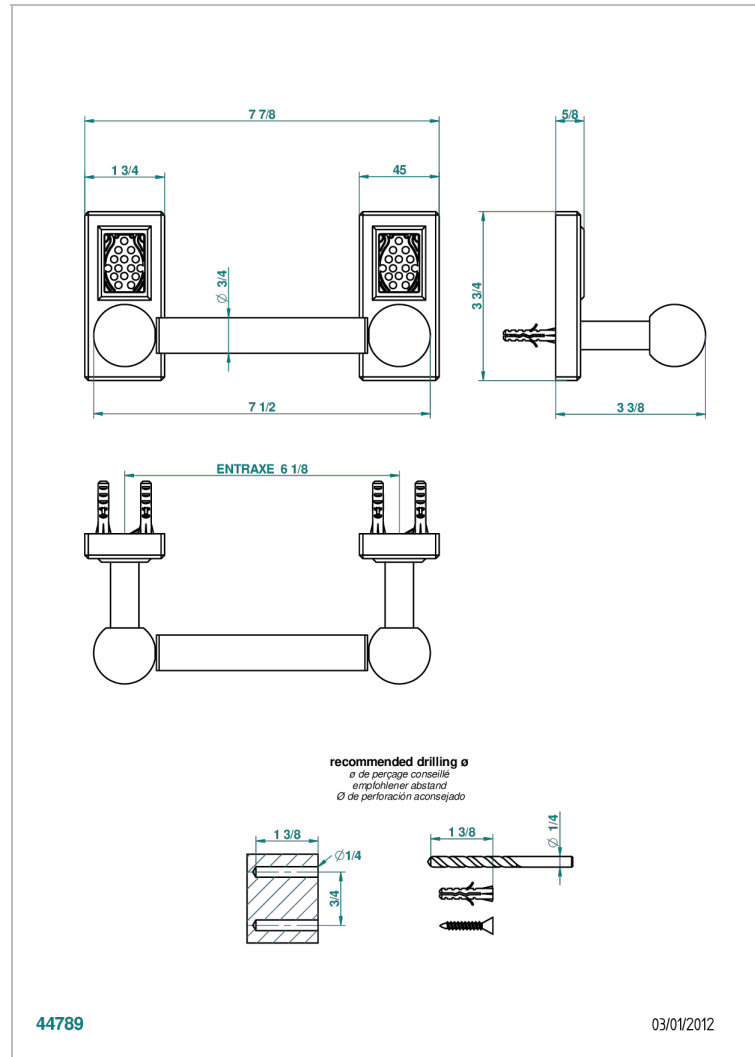

# METROPOLIS CLEAR CRYSTAL

A2A-543M

Paper roll holder

## CHARACTERISTIC

- Métropolis clear crystal
- Paper roll holder