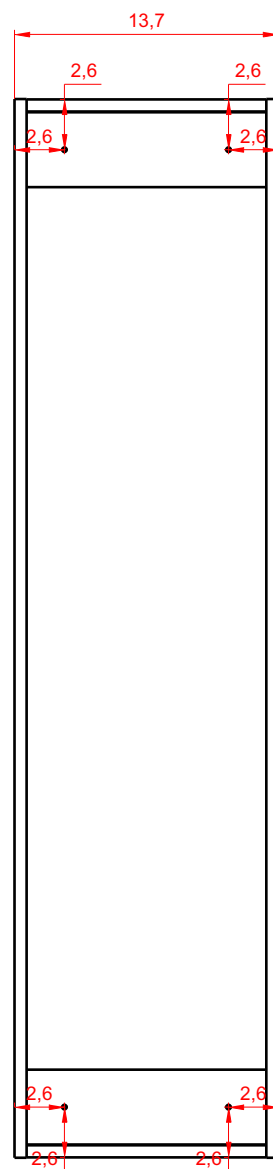

LUXURY ITALIAN
FURNITURE

It's all
about the
experience

BADEN HAUS S.p.A.
SINCE 1979
www.badenhaus.it

HIGH CUPBOARD

Series Miami - 44162/44163

Features:

Includes installation hardware

Micro-Density Fiberboard (MDF) construction

Side view

Back view

HIGH CUPBOARD

Series Miami

Installation notes:

Install this product according to the installation guide.
Choose fitting hardware according to wall material.

Installation tools not included:

Parts supplied:

X4

X4

HIGH CUPBOARD

Series Miami

1

2

3