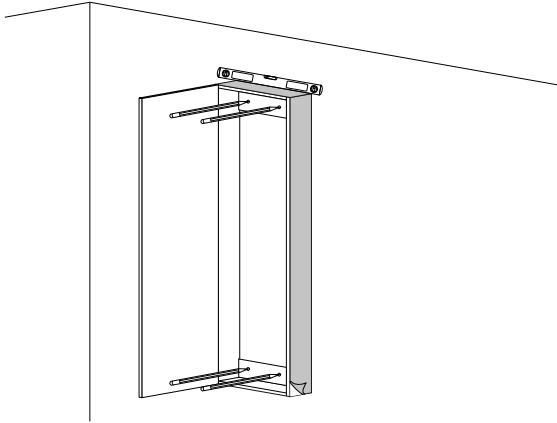

Side view

Back view

HIGH CUPBOARD

Series Miami

Installation notes:

Install this product according to the installation guide.
Choose fitting hardware according to wall material.

Installation tools not included:

Parts supplied:

X4

X4

HIGH CUPBOARD

Series Miami

1

2

3