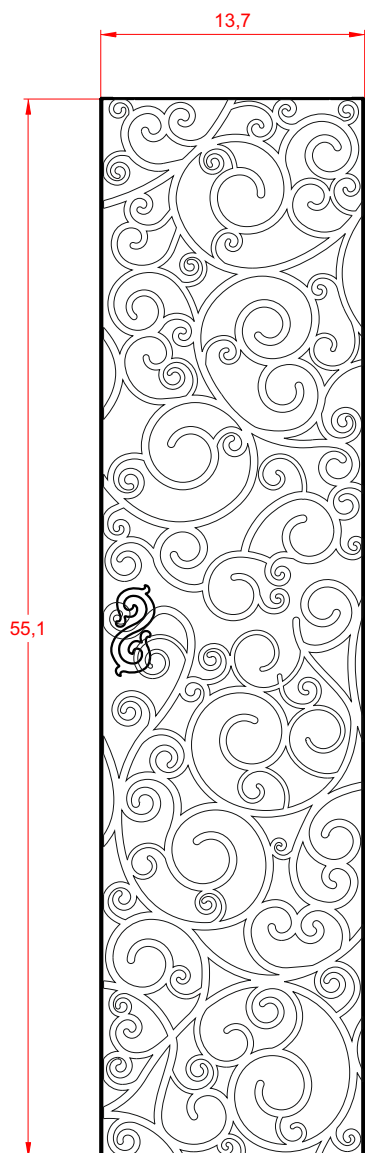

LUXURY ITALIAN
FURNITURE

It's all
about the
experience

BADEN HAUS S.p.A.
SINCE 1979
www.badenhaus.it

HIGH CUPBOARD

Series Miami - 44162/44163

Features:

Includes installation hardware

Micro-Density Fiberboard (MDF) construction

Side view

Back view

HIGH CUPBOARD

Series Miami

Installation notes:

Install this product according to the installation guide.
Choose fitting hardware according to wall material.

Installation tools not included:

Parts supplied:

X4

X4

HIGH CUPBOARD

Series Miami

1

2

3