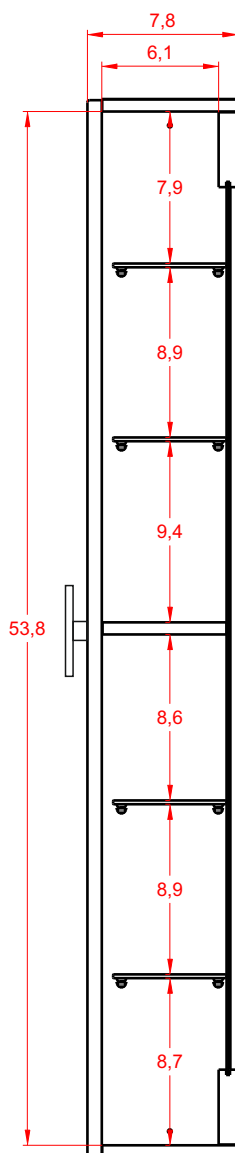

LUXURY ITALIAN
FURNITURE

It's all
about the
experience

BADEN HAUS S.p.A.
SINCE 1979
www.badenhaus.it

HIGH CUPBOARD

Series Miami - 44162/44163

Features:

Includes installation hardware

Micro-Density Fiberboard (MDF) construction

Side view

Back view

HIGH CUPBOARD

Series Miami

Installation notes:

Install this product according to the installation guide.
Choose fitting hardware according to wall material.

Installation tools not included:

Parts supplied:

X4

X4

HIGH CUPBOARD

Series Miami

1

2

3