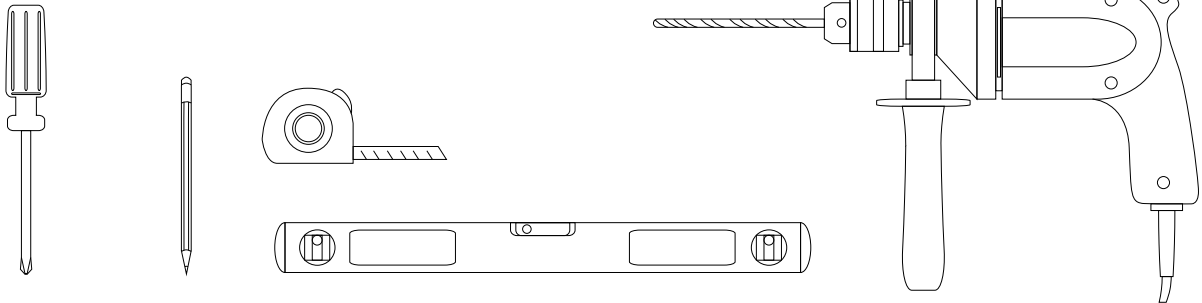

Side view

Back view

HIGH CUPBOARD

Series Miami

Installation notes:

Install this product according to the installation guide.
Choose fitting hardware according to wall material.

Installation tools not included:

Parts supplied:

X4

X4

HIGH CUPBOARD

Series Miami

1

2

3