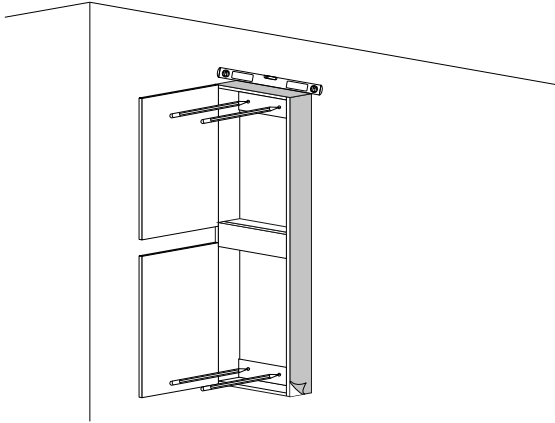

Micro-Density Fiberboard (MDF) construction

Side view

Back view

HIGH CUPBOARD

Series Vague

Installation notes:

Install this product according to the installation guide.
Choose fitting hardware according to wall material.

Installation tools not included:

Parts supplied:

X4

X4

HIGH CUPBOARD

Series Vague

1

2