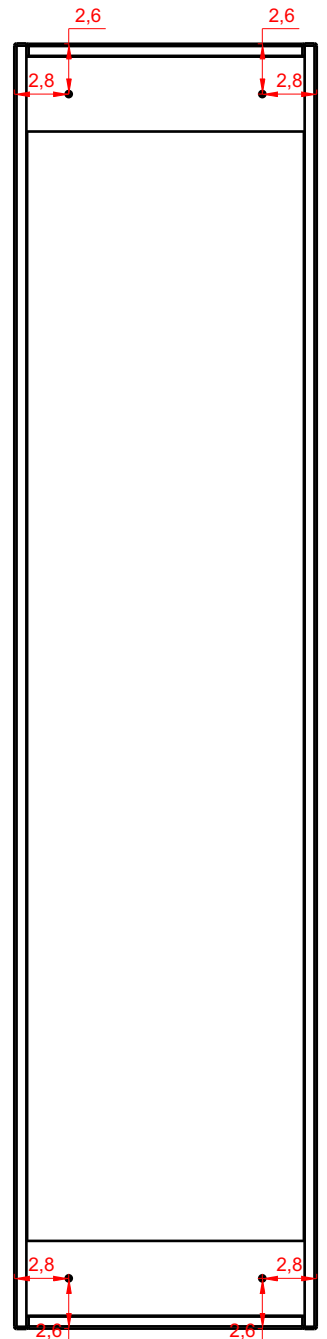

LUXURY ITALIAN

FURNITURE

It's all about the experience

BADEN HAUS S.p.A.
SINCE 1979
www.badenhaus.it

HIGH CUPBOARD

Series Vague - Art. 44324/44325/54838/
54858/54851

Features:

Includes installation hardware

Micro-Density Fiberboard (MDF) construction

Side view

Back view

HIGH CUPBOARD

Series Vague

Installation notes:

Install this product according to the installation guide.
Choose fitting hardware according to wall material.

Installation tools not included:

Parts supplied:

X4

X4

HIGH CUPBOARD

Series Vague

1

2

3

4