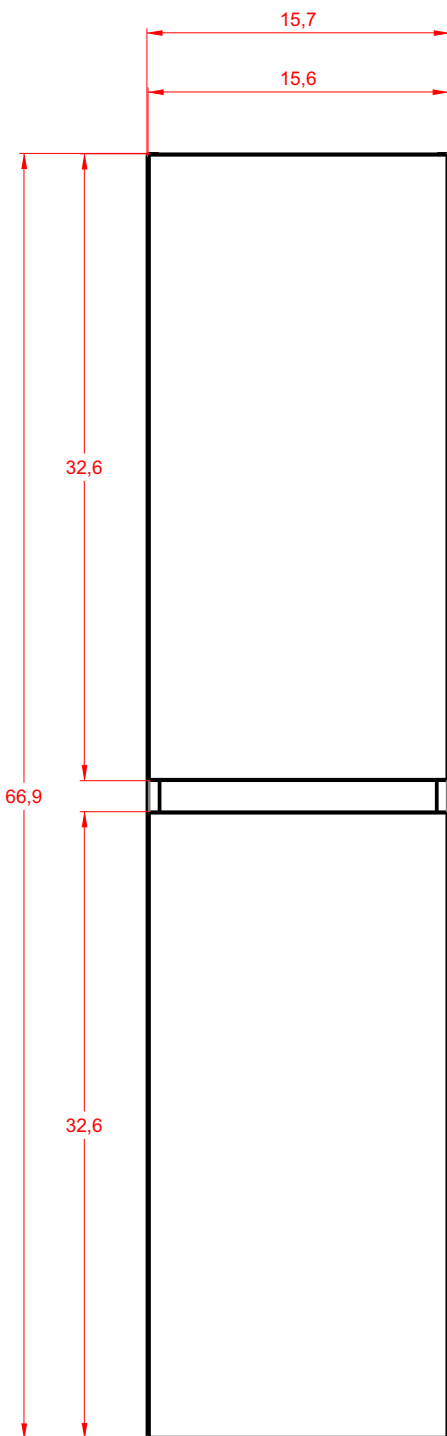

Micro-Density Fiberboard (MDF) construction

Side view

Back view

HIGH CUPBOARD

Series Vague

Installation notes:

Install this product according to the installation guide.
Choose fitting hardware according to wall material.

3

4