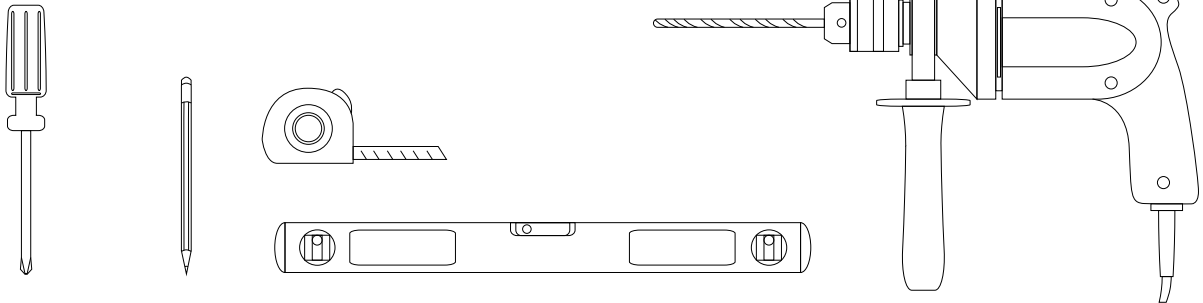

Micro-Density Fiberboard (MDF) construction

Side view

Back view

HIGH CUPBOARD

Series Vague

Installation notes:

Install this product according to the installation guide.
Choose fitting hardware according to wall material.

Installation tools not included:

Parts supplied:

X4

X4

HIGH CUPBOARD

Series Vague

1

2