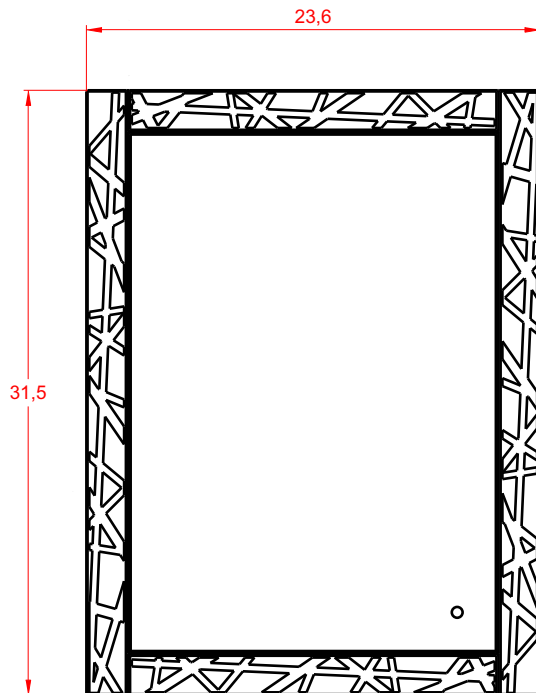

LUXURY ITALIAN

FURNITURE

It's all about the experience

BADEN HAUS S.p.A.
SINCE 1979
www.badenhaus.it

MIRROR

Series New America

Features:

21 W, 1100 Lm

Includes adjustable support

Fully finished backboard

Includes installation hardware

Micro-Density Fiberboard (MDF) construction

Front view