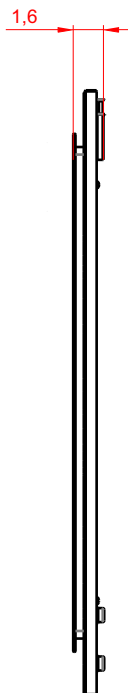

LUXURY ITALIAN

FURNITURE

It's all about the experience

BADEN HAUS S.p.A.
SINCE 1979
www.badenhaus.it

MIRROR

Series New America

Features:

21 W, 1100 Lm

Includes adjustable support

Fully finished backboard

Includes installation hardware

Micro-Density Fiberboard (MDF) construction

Front view

Side view

Back view

LUXURY ITALIAN
FURNITURE

It's all
about the
experience

BADEN HAUS S.p.A.
SINCE 1979
www.badenhaus.it

MIRROR

Series New America

Features:

24 W, 1300 Lm

Includes adjustable support

Fully finished backboard

Includes installation hardware

Micro-Density Fiberboard (MDF) construction

Front view

Side view

Back view

LUXURY ITALIAN

FURNITURE

It's all about the experience