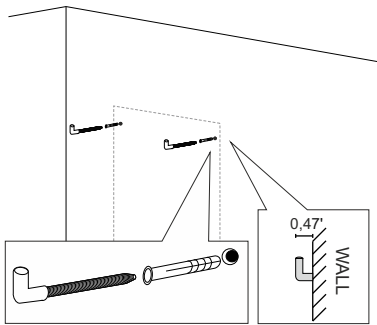

MIRROR

Series

1

2

3

4

5

6

7

The light source contained in this luminaire shall only be replaced by the manufacturer or his service agent or a similar qualified person.