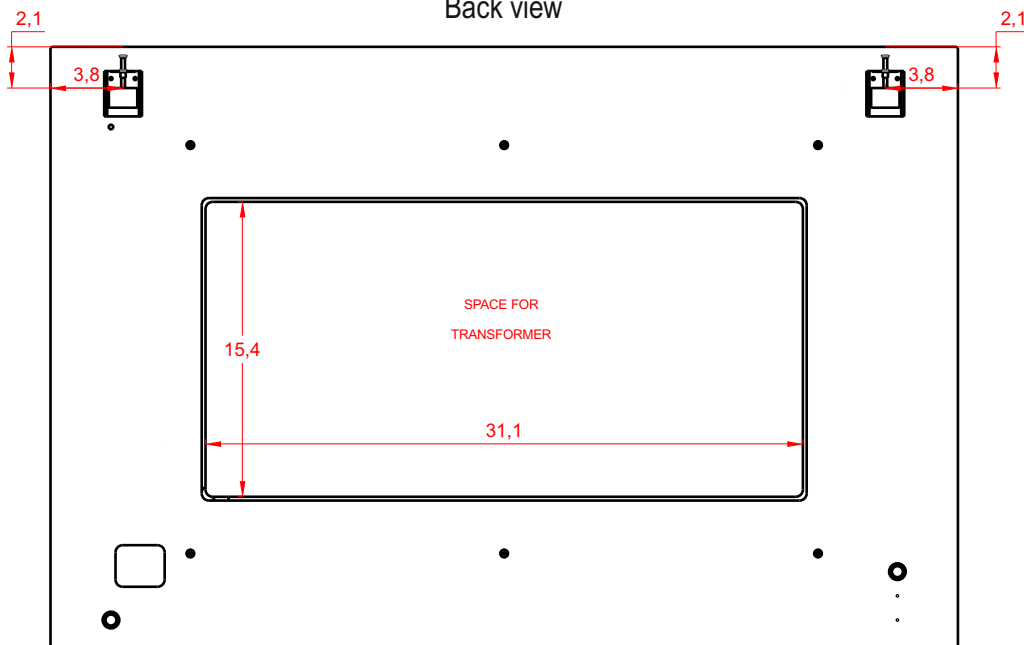

Micro-Density Fiberboard (MDF) construction

Front view

Side view

Back view

MIRROR

Series

Installation notes:

Install this product according to the installation guide
Wall bracing and Baden Haus supplied hardware are recommended.