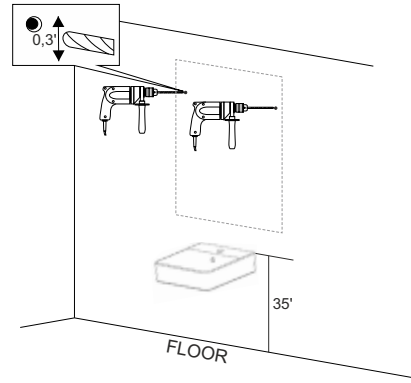

MIRROR

Series

1

2

3

4

5

6

7

The light source contained in this luminaire shall only be replaced by the manufacturer or his service agent or a similar qualified person.