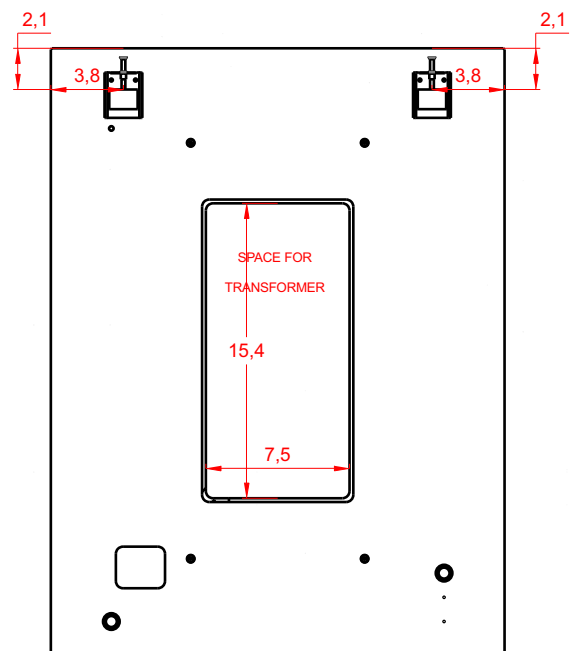

LUXURY ITALIAN

FURNITURE

It's all about the experience

BADEN HAUS S.p.A.
SINCE 1979
www.badenhaus.it

MIRROR

Series New America

Features:

21 W, 1100 Lm

Includes adjustable support

Fully finished backboard

Includes installation hardware

Micro-Density Fiberboard (MDF) construction

Back view