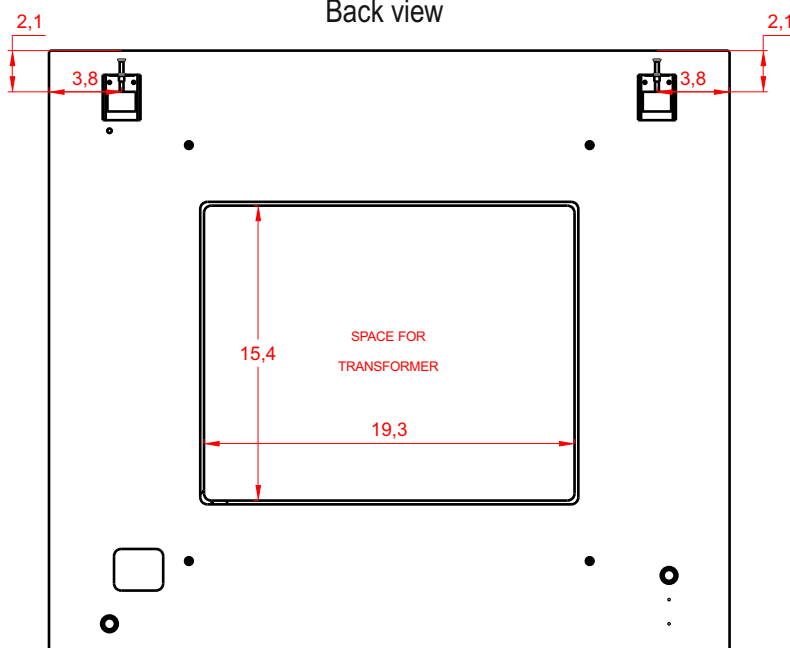

LUXURY ITALIAN
FURNITURE

It's all
about the
experience

BADEN HAUS S.p.A.
SINCE 1979
www.badenhaus.it

MIRROR

Series New America

Features:

24 W, 1300 Lm

Includes adjustable support

Fully finished backboard

Includes installation hardware

Micro-Density Fiberboard (MDF) construction

Back view