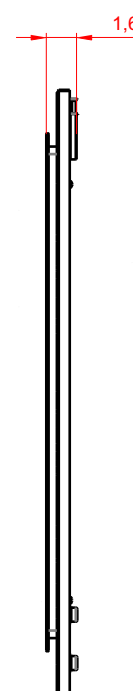

Includes adjustable support

Fully finished backboard

Includes installation hardware

Micro-Density Fiberboard (MDF) construction

Front view

Side view

Back view

LUXURY ITALIAN
FURNITURE

It's all
about the
experience

BADEN HAUS S.p.A.
SINCE 1979
www.badenhaus.it

MIRROR

Series New America

Features:

24 W, 1300 Lm

Includes adjustable support

Fully finished backboard

Includes installation hardware

Micro-Density Fiberboard (MDF) construction

Front view

Side view

Back view

LUXURY ITALIAN

FURNITURE

It's all about the experience

BADEN HAUS S.p.A.
SINCE 1979
www.badenhaus.it

MIRROR

Series New America

Features:

27 W, 1500 Lm

Includes adjustable support

Fully finished backboard

Includes installation hardware