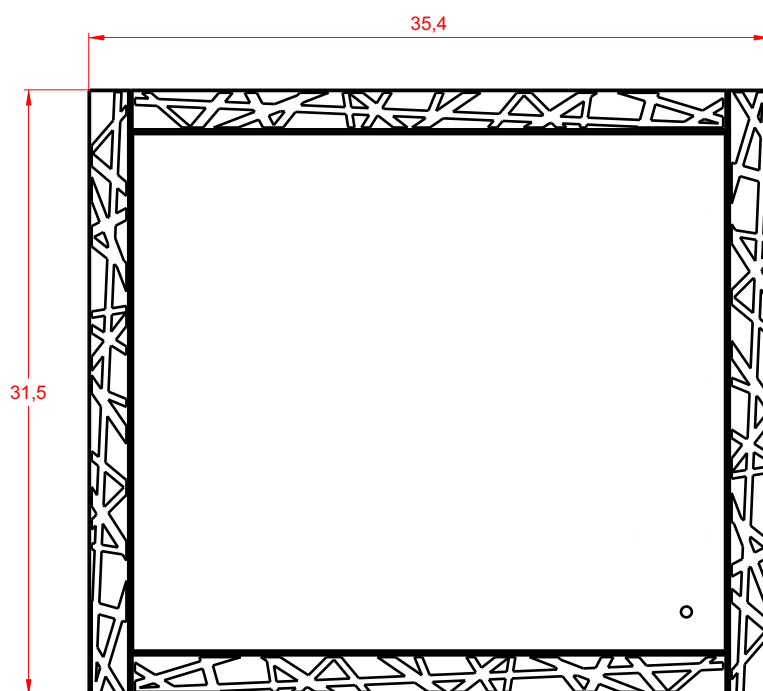

LUXURY ITALIAN
FURNITURE

It's all
about the
experience

BADEN HAUS S.p.A.
SINCE 1979
www.badenhaus.it

MIRROR

Series New America

Features:

24 W, 1300 Lm

Includes adjustable support

Fully finished backboard

Includes installation hardware

Micro-Density Fiberboard (MDF) construction

Front view