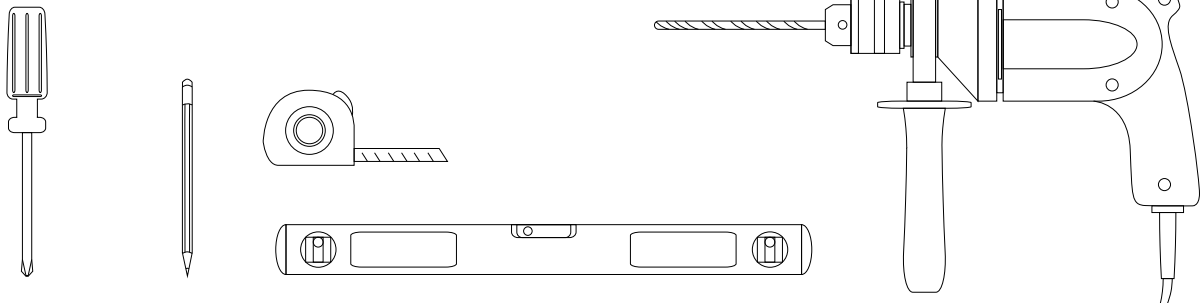

Micro-Density Fiberboard (MDF) construction

Front view

Side view

Back view

MIRROR

Series

Installation notes:

Install this product according to the installation guide
Wall bracing and Baden Haus supplied hardware are recommended.

Installation tools not included:

Parts supplied:

x2

Hook 0,21in x 2,48in

x2

Nylon rawlplug 0,31 x 1,57in **suitable for brick wall**

MIRRORS

Mirror lighting full-led, guarantee an energy saving of a 80/90% compared to a classic lighting incandescent or halogen and life of about 3/5 times higher.