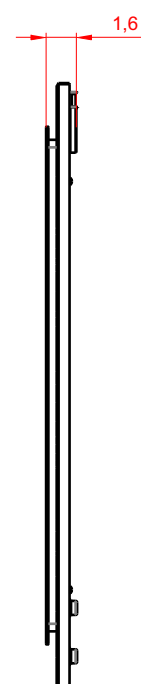

It's all
about the
experience

BADEN HAUS S.p.A.
SINCE 1979
www.badenhaus.it

MIRROR

Series New America

Features:

24 W, 1300 Lm

Includes adjustable support

Fully finished backboard

BADEN HAUS S.p.A.
SINCE 1979
www.badenhaus.it

MIRROR

Series New America

Features:

27 W, 1500 Lm

Includes adjustable support

Fully finished backboard

Includes installation hardware

Micro-Density Fiberboard (MDF) construction

Front view

Side view

Back view

MIRROR

Series

Installation notes:

Install this product according to the installation guide
Wall bracing and Baden Haus supplied hardware are recommended.

Installation tools not included:

Parts supplied:

x2

Hook 0,21in x 2,48in

x2

Nylon rawlplug 0,31 x 1,57in **suitable for brick wall**

MIRRORS

Mirror lighting full-led, guarantee an energy saving of a 80/90% compared to a classic lighting incandescent or halogen and life of about 3/5 times higher.