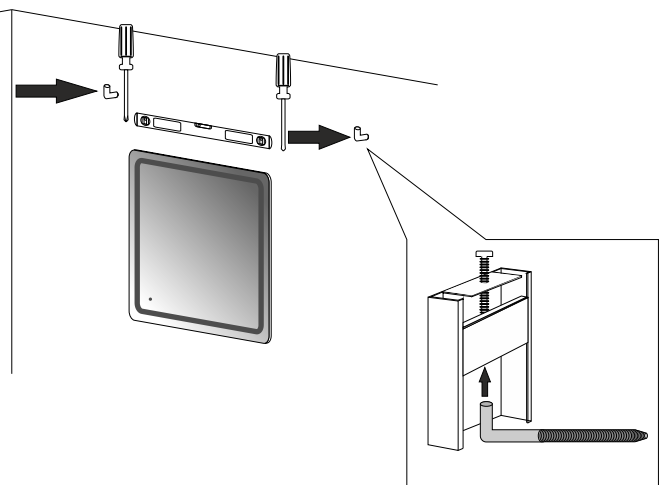

MIRROR

Series

1

2

3

4

5

6

7

The light source contained in this luminaire shall only be replaced by the manufacturer or his service agent or a similar qualified person.