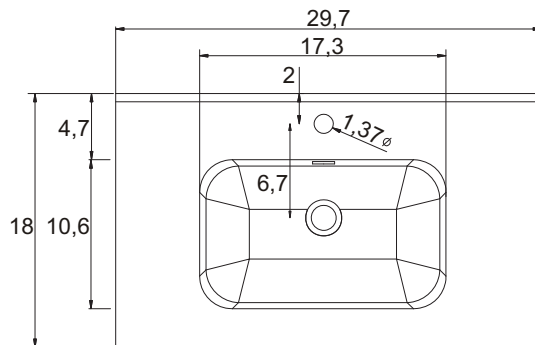

Installation notes:

Faucet and silicone are not included.
 All sizes are subject to tolerance.

Sink assembly

Install the faucet to the top and drains to the sink. Refer to the faucet and drain manufacturer's instructions.
 Complete the faucet connections. Run water and check for leaks.
 Apply a bead of silicone behind the top surface to the finished wall.

CERAMIC BASIN ART. 50202

Top view of sink

CERAMIC BASIN ART. 50201

Top view of sink

CERAMIC BASIN ART. 50200

Top view of sink