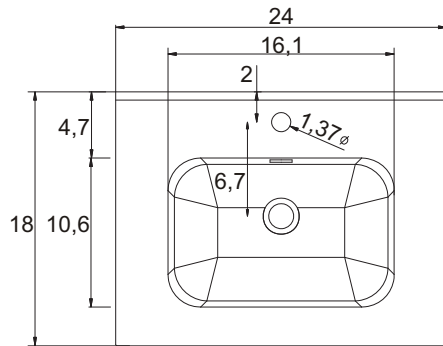

Installation notes:

Faucet and silicone are not included.
 All sizes are subject to tolerance.

Sink assembly

Install the faucet to the top and drains to the sink. Refer to the faucet and drain manufacturer's instructions.
 Complete the faucet connections. Run water and check for leaks.
 Apply a bead of silicone behind the top surface to the finished wall.

CERAMIC BASIN ART. 50202

Top view of sink

CERAMIC BASIN ART. 50201

Top view of sink

CERAMIC BASIN ART. 50200

Top view of sink