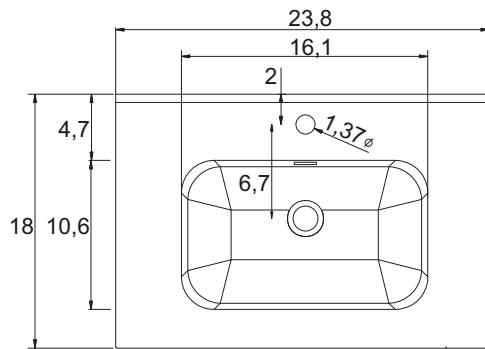

**Installation notes:**

Faucet and silicone are not included.  
 All sizes are subject to tolerance.

**Sink assembly**

Install the faucet to the top and drains to the sink. Refer to the faucet and drain manufacturer's instructions.  
 Complete the faucet connections. Run water and check for leaks.  
 Apply a bead of silicone behind the top surface to the finished wall.

**CERAMIC BASIN ART. 50202**

Top view of sink

**CERAMIC BASIN ART. 50200**

Top view of sink

**CERAMIC BASIN ART. 50135**

Top view of sink