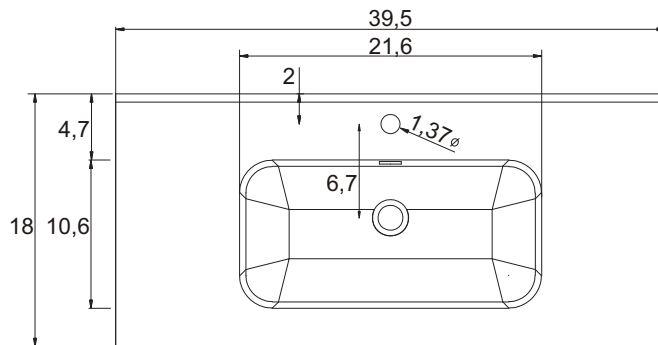

**Installation notes:**

Faucet and silicone are not included.  
 All sizes are subject to tolerance.

**Sink assembly**

Install the faucet to the top and drains to the sink. Refer to the faucet and drain manufacturer's instructions.  
 Complete the faucet connections. Run water and check for leaks.  
 Apply a bead of silicone behind the top surface to the finished wall.

**CERAMIC BASIN ART. 50202**

Top view of sink

**CERAMIC BASIN ART. 50200**

Top view of sink

**CERAMIC BASIN ART. 50135**

Top view of sink