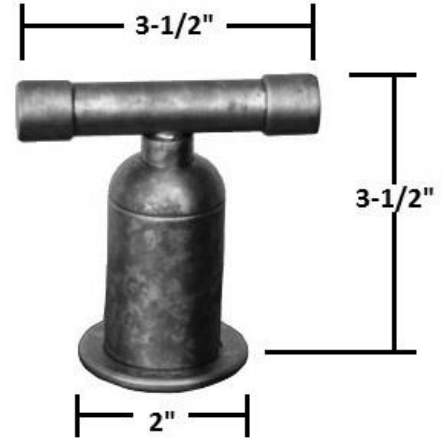

PRODUCT SPECIFICATIONS

Wherever Deck Faucet with Short LBO Spout
WE-LAV-DM-LBO-S

Oct 2016

- 1-1/2" Maximum countertop thickness
- Includes Lift & Turn drain
- Offset and Cross handles available
- Custom sizes and finishes available
- ADA Compliant

Connection	1/2" NPT
Valve	1/2" Ceramic
GPM	1.2