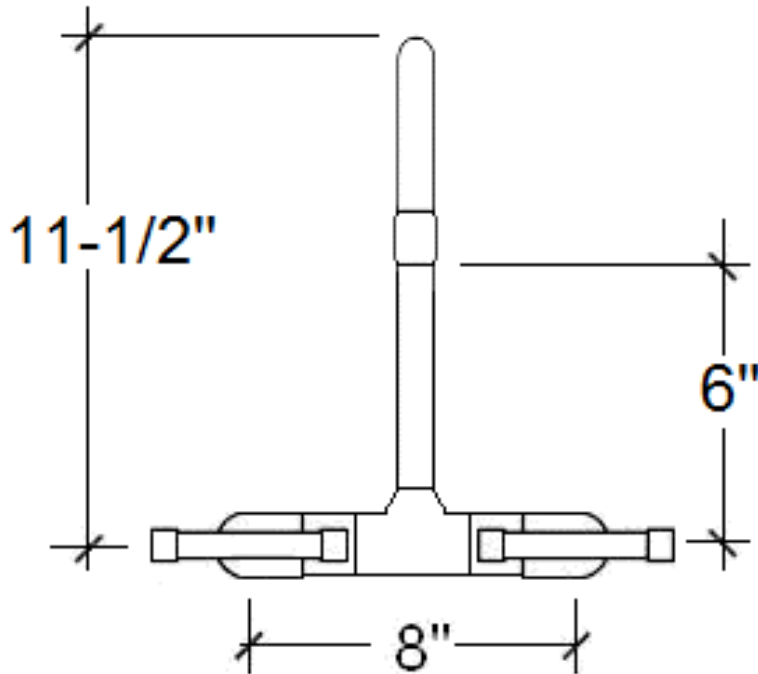

PRODUCT SPECIFICATIONS

Waterbridge Wall Faucet with Gooseneck Spout WB-WM-GN-SW

Aug 2019

- ADA Compliant
- Swivel spout
- Offset and Cross handles available
- Custom finishes available

Connection	1/2" Copper
Valve	1/2" Ceramic
GPM	1.5