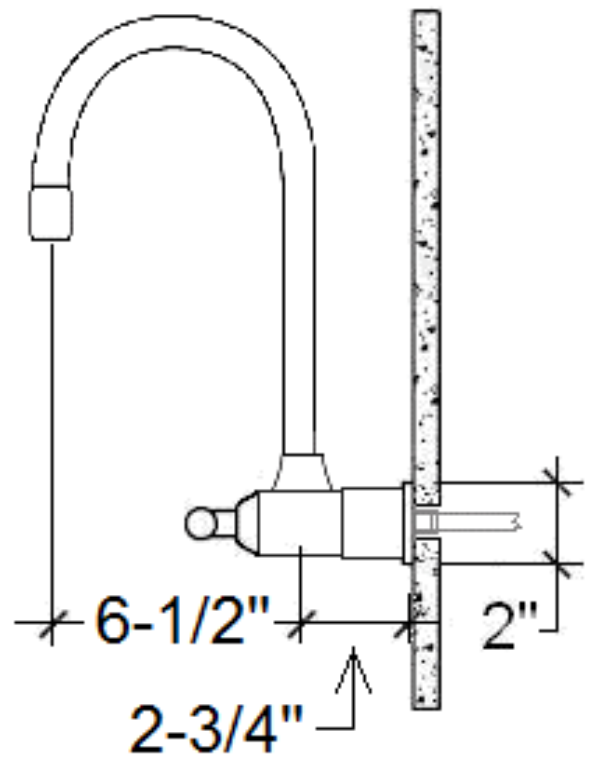

PRODUCT SPECIFICATIONS

Waterbridge Wall Faucet with Gooseneck Spout WB-WM-GN-SW

Aug 2019

- ADA Compliant
- Swivel spout
- Offset and Cross handles available
- Custom finishes available

Connection	1/2" Copper
Valve	1/2" Ceramic
GPM	1.5