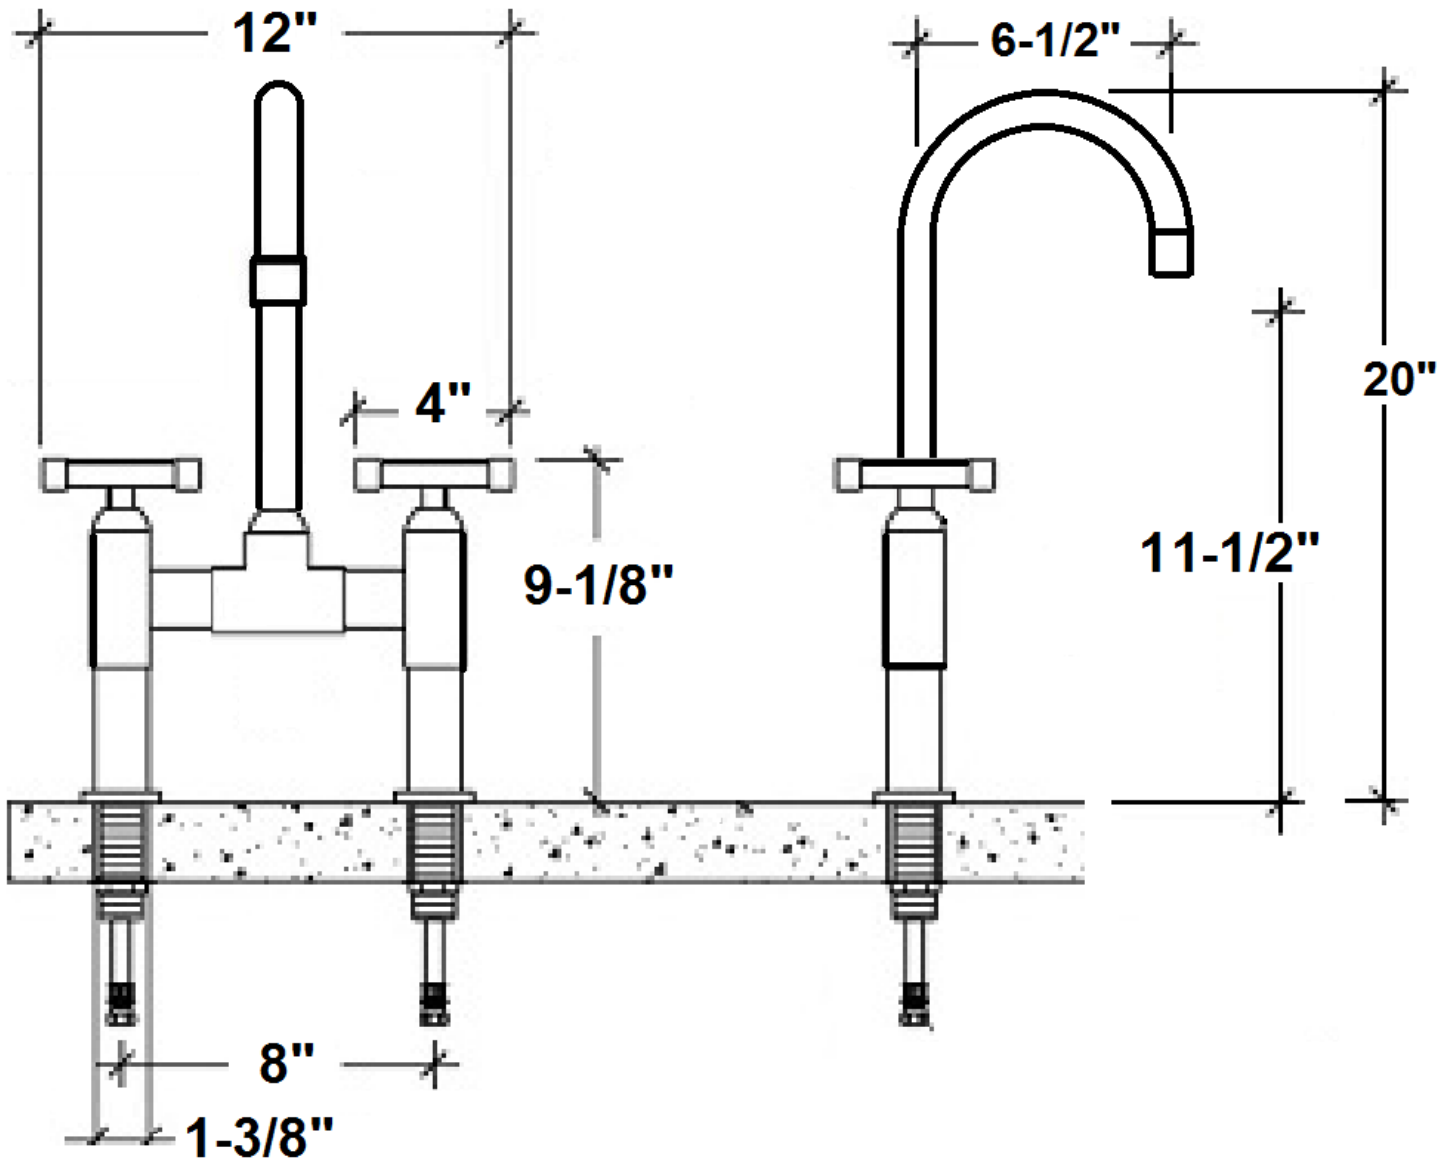

PRODUCT SPECIFICATIONS

Waterbridge Faucet with Fixed Gooseneck Spout WB-DM-GN-FX

Aug 2019

- ADA Compliant
- Fixed spout
- Offset and Cross handles available
- Custom sizes and finishes available

Connection	1/2" Compression
Valve	1/2" Ceramic
GPM	1.5