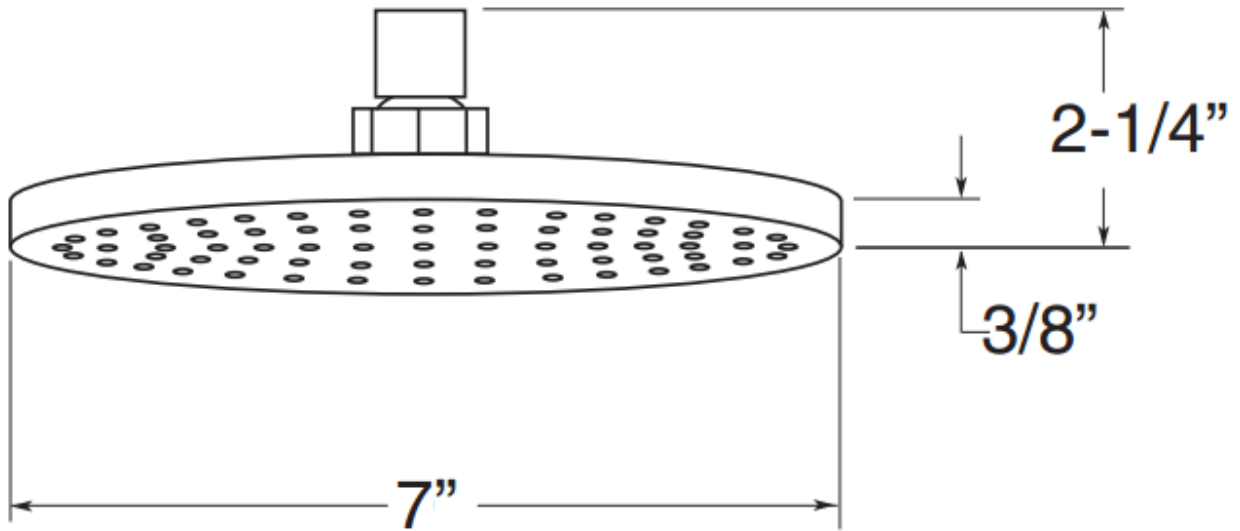

PRODUCT SPECIFICATIONS

Dec 2020

Shower Head
SF-10-042

- Swiveling head
- Easy-clean rubber jets

Connection	1/2" FIP
GPM	1.8