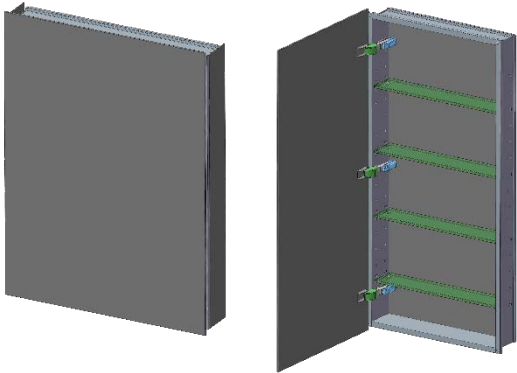

# SIDLER®

Model#	10.23404.000
Model	1/23" x 40" x 4"

**Including:**

- Silverlasting™ double-sided mirror doors (left and right option)
- 4 Glass shelves
- Blum soft-close hinges
- Mirrored interior
- Anodized aluminum body

**Recessed**  
(Rough Opening 22 5/16" x 38 5/16")

**Surface Mount**

7626 Winston Street  
Burnaby, BC V5A 2H4  
CANADA

Phone: 604 415 2422  
Toll Free: 888 415 2422  
Fax: 604 415 2433

info@sidler-international.com  
www.sidler-international.com