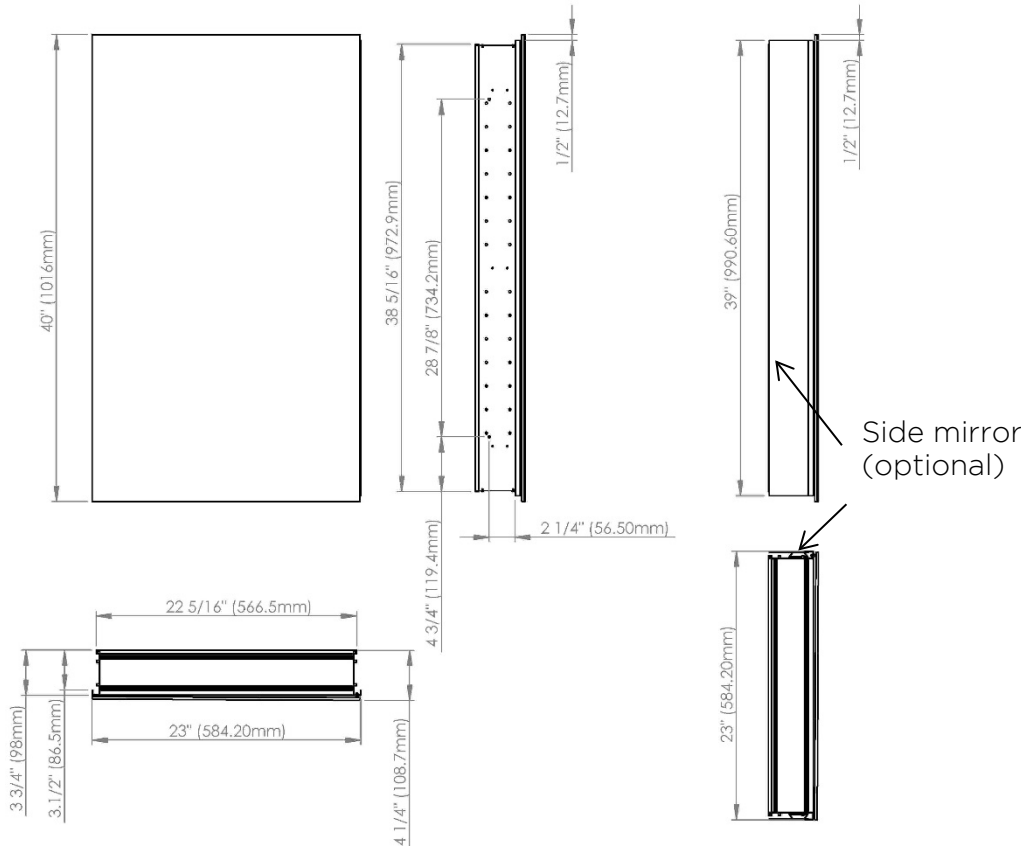

# SIDLER®

Model#	10.23404.000
Model	1/23" x 40" x 4"

**Including:**

- Silverlasting™ double-sided mirror doors (left and right option)
- 4 Glass shelves
- Blum soft-close hinges
- Mirrored interior
- Anodized aluminum body

**Recessed**  
(Rough Opening 22 5/16" x 38 5/16")

**Surface Mount**

7626 Winston Street  
Burnaby, BC V5A 2H4  
CANADA

Phone: 604 415 2422  
Toll Free: 888 415 2422  
Fax: 604 415 2433

info@sidler-international.com  
www.sidler-international.com