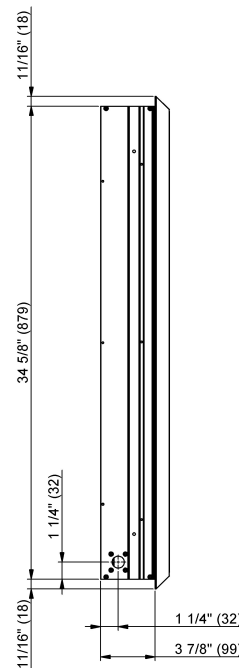

Quadro

1.1012.013 - Triple door cabinet, **center door left hinge**
W47-1/4" x H36" x D4" 3000K LED light

1.1012.014 - Triple door cabinet, **center door left hinge**
W47-1/4" x H36" x D4" 4000K LED light

Features

- Night light function
- LED perimeter Lighting 70W, dimmable
with 0-10V low voltage dimmer switch
- 6500 lumens
- Double sided, Silverlasting™ mirror door
- Built in GFCI outlets and USB ports
- Mirrored interior back wall
- 3 adjustable glass shelves
- Patented shelf adjusting system
- Cosmetic box
- Magnifying mirror
- Anodized aluminum
- Blum hinges with integrated soft close
- Chrome handle

Rough opening

W 45-3/4" x H 34-5/8" x D 4"

Option

- 1.1012.999 - Surface mount kit including mirrored side panels and bottom cover bracket

7626 Winston Street
Burnaby, BC V5A 2H4
CANADA

Phone: 604 415 2422
Toll Free: 888 415 2422
Fax: 604 415 2433