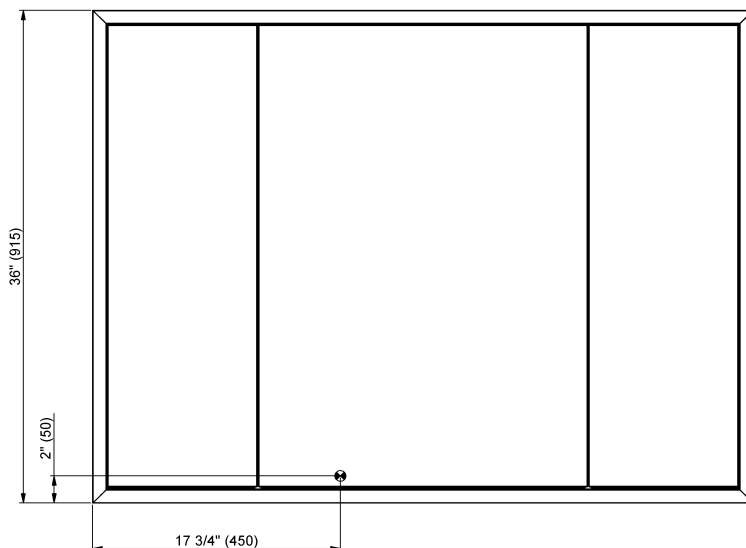

Quadro

1.1012.013 - Triple door cabinet, **center door left hinge**
W47-1/4" x H36" x D4" 3000K LED light

1.1012.014 - Triple door cabinet, **center door left hinge**
W47-1/4" x H36" x D4" 4000K LED light

Features

- Night light function
- LED perimeter Lighting 70W, dimmable
with 0-10V low voltage dimmer switch
- 6500 lumens
- Double sided, Silverlasting™ mirror door
- Built in GFCI outlets and USB ports
- Mirrored interior back wall
- 3 adjustable glass shelves
- Patented shelf adjusting system
- Cosmetic box
- Magnifying mirror
- Anodized aluminum
- Blum hinges with integrated soft close
- Chrome handle

Rough opening

W 45-3/4" x H 34-5/8" x D 4"

Option

- 1.1012.999 - Surface mount kit including mirrored side panels and bottom cover bracket

7626 Winston Street
Burnaby, BC V5A 2H4
CANADA

Phone: 604 415 2422
Toll Free: 888 415 2422
Fax: 604 415 2433