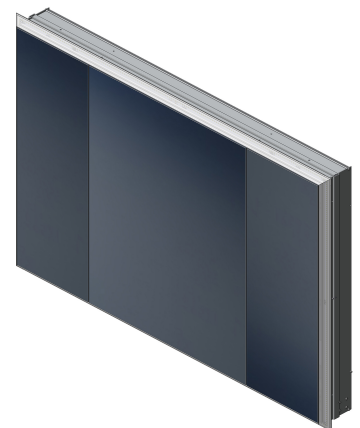

Quadro

1.1012.013 - Triple door cabinet, **center door left hinge**
W47-1/4" x H36" x D4" 3000K LED light

1.1012.014 - Triple door cabinet, **center door left hinge**
W47-1/4" x H36" x D4" 4000K LED light

Features

- Night light function
- LED perimeter Lighting 70W, dimmable
with 0-10V low voltage dimmer switch
- 6500 lumens
- Double sided, Silverlasting™ mirror door
- Built in GFCI outlets and USB ports
- Mirrored interior back wall
- 3 adjustable glass shelves
- Patented shelf adjusting system
- Cosmetic box
- Magnifying mirror
- Anodized aluminum
- Blum hinges with integrated soft close
- Chrome handle

Rough opening

W 45-3/4" x H 34-5/8" x D 4"

Option

- 1.1012.999 - Surface mount kit including mirrored side panels and bottom cover bracket

7626 Winston Street
Burnaby, BC V5A 2H4
CANADA

Phone: 604 415 2422
Toll Free: 888 415 2422
Fax: 604 415 2433