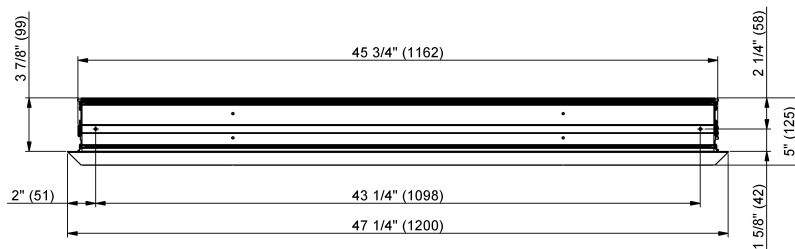

Quadro

1.1012.013 - Triple door cabinet, **center door left hinge**
W47-1/4" x H36" x D4" 3000K LED light

1.1012.014 - Triple door cabinet, **center door left hinge**
W47-1/4" x H36" x D4" 4000K LED light

Features

- Night light function
- LED perimeter Lighting 70W, dimmable
with 0-10V low voltage dimmer switch
- 6500 lumens
- Double sided, Silverlasting™ mirror door
- Built in GFCI outlets and USB ports
- Mirrored interior back wall
- 3 adjustable glass shelves
- Patented shelf adjusting system
- Cosmetic box
- Magnifying mirror
- Anodized aluminum
- Blum hinges with integrated soft close
- Chrome handle

Rough opening

W 45-3/4" x H 34-5/8" x D 4"

Option

- 1.1012.999 - Surface mount kit including mirrored side panels and bottom cover bracket

7626 Winston Street
Burnaby, BC V5A 2H4
CANADA

Phone: 604 415 2422
Toll Free: 888 415 2422
Fax: 604 415 2433