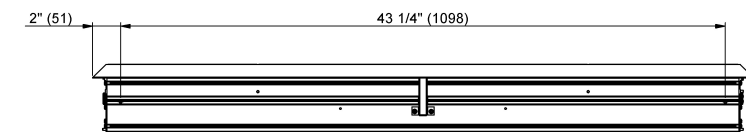

Quadro

1.1012.013 - Triple door cabinet, **center door left hinge**
W47-1/4" x H36" x D4" 3000K LED light

1.1012.014 - Triple door cabinet, **center door left hinge**
W47-1/4" x H36" x D4" 4000K LED light

Features

- Night light function
- LED perimeter Lighting 70W, dimmable
with 0-10V low voltage dimmer switch
- 6500 lumens
- Double sided, Silverlasting™ mirror door
- Built in GFCI outlets and USB ports
- Mirrored interior back wall
- 3 adjustable glass shelves
- Patented shelf adjusting system
- Cosmetic box
- Magnifying mirror
- Anodized aluminum
- Blum hinges with integrated soft close
- Chrome handle

Rough opening

W 45-3/4" x H 34-5/8" x D 4"

Option

- 1.1012.999 - Surface mount kit including mirrored side panels and bottom cover bracket

7626 Winston Street
Burnaby, BC V5A 2H4
CANADA

Phone: 604 415 2422
Toll Free: 888 415 2422
Fax: 604 415 2433