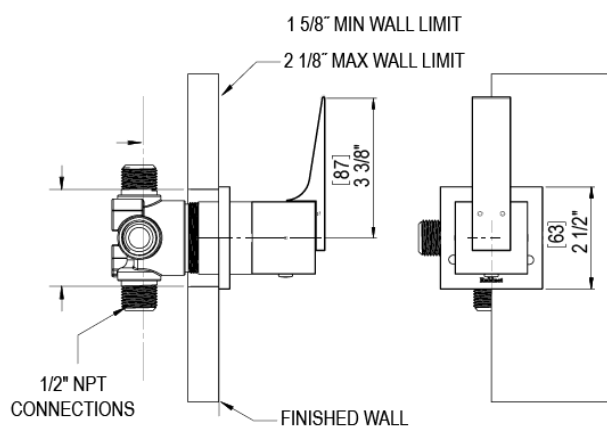

23RSLABMBJ Specifications

ADJUSTABLE SLIDE BAR WITH HAND HELD SHOWER ASSEMBLY

WALL MOUNT TUB SPOUT

THREE WAY DIVERTER WITH SHUT-OFFS IN BETWEEN FUNCTIONS

4" SHOWER HEAD WITH WALL MOUNT 16" SHOWER ARM & FLANGE

TEMPERATURE CONTROL VALVE WITH STOPS

INTEGRAL SUPPLY WITH 1/2" NPT X 1/2" NPSM X 3" NIPPLE