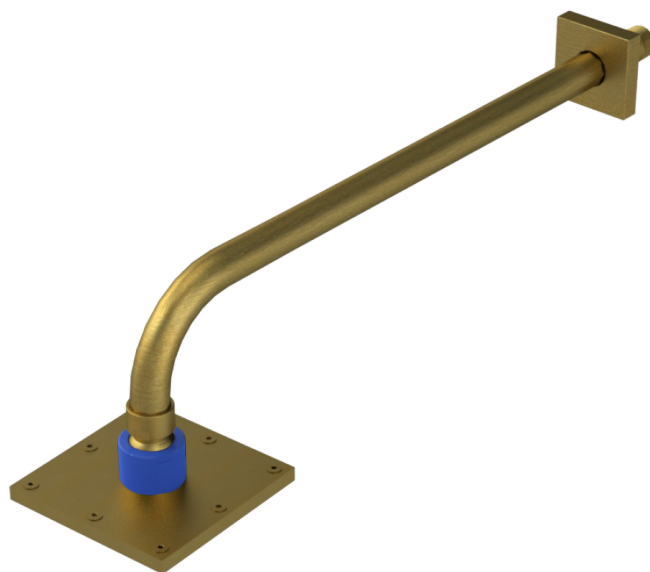

23RSLABMBJ Specifications

ADJUSTABLE SLIDE BAR WITH HAND HELD SHOWER ASSEMBLY

WALL MOUNT TUB SPOUT

THREE WAY DIVERTER WITH SHUT-OFFS IN BETWEEN FUNCTIONS

4" SHOWER HEAD WITH WALL MOUNT 16" SHOWER ARM & FLANGE

TEMPERATURE CONTROL VALVE WITH STOPS

INTEGRAL SUPPLY WITH 1/2" NPT X 1/2" NPSM X 3" NIPPLE