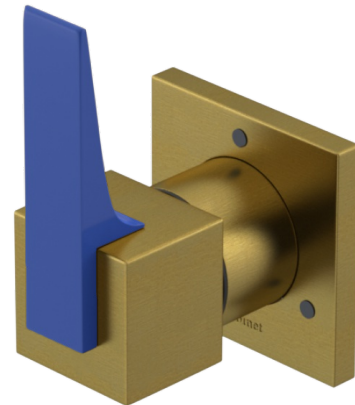

23RSLABMBJ Specifications

ADJUSTABLE SLIDE BAR WITH HAND HELD SHOWER ASSEMBLY

WALL MOUNT TUB SPOUT

THREE WAY DIVERTER WITH SHUT-OFFS IN BETWEEN FUNCTIONS

4" SHOWER HEAD WITH WALL MOUNT 16" SHOWER ARM & FLANGE

TEMPERATURE CONTROL VALVE WITH STOPS

INTEGRAL SUPPLY WITH 1/2" NPT X 1/2" NPSM X 3" NIPPLE