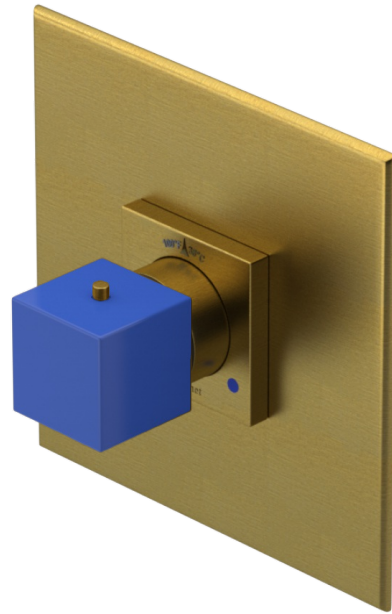

23RSLABMBJ Specifications

ADJUSTABLE SLIDE BAR WITH HAND HELD SHOWER ASSEMBLY

WALL MOUNT TUB SPOUT

THREE WAY DIVERTER WITH SHUT-OFFS IN BETWEEN FUNCTIONS

4" SHOWER HEAD WITH WALL MOUNT 16" SHOWER ARM & FLANGE

TEMPERATURE CONTROL VALVE WITH STOPS

INTEGRAL SUPPLY WITH 1/2" NPT X 1/2" NPSM X 3" NIPPLE