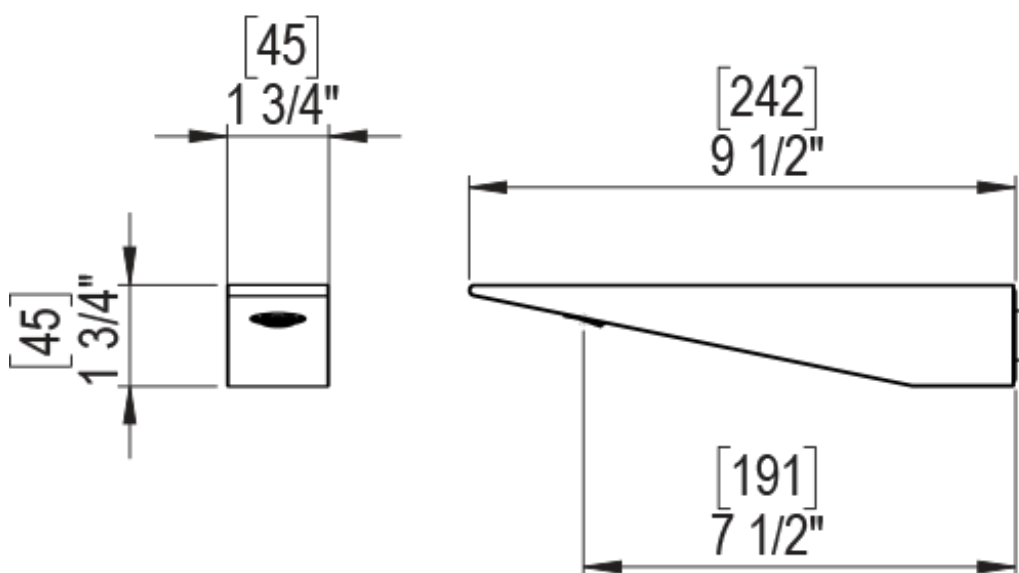

23RSLABMBJ Specifications

ADJUSTABLE SLIDE BAR WITH HAND HELD SHOWER ASSEMBLY

WALL MOUNT TUB SPOUT

THREE WAY DIVERTER WITH SHUT-OFFS IN BETWEEN FUNCTIONS

4" SHOWER HEAD WITH WALL MOUNT 16" SHOWER ARM & FLANGE

TEMPERATURE CONTROL VALVE WITH STOPS

INTEGRAL SUPPLY WITH 1/2" NPT X 1/2" NPSM X 3" NIPPLE