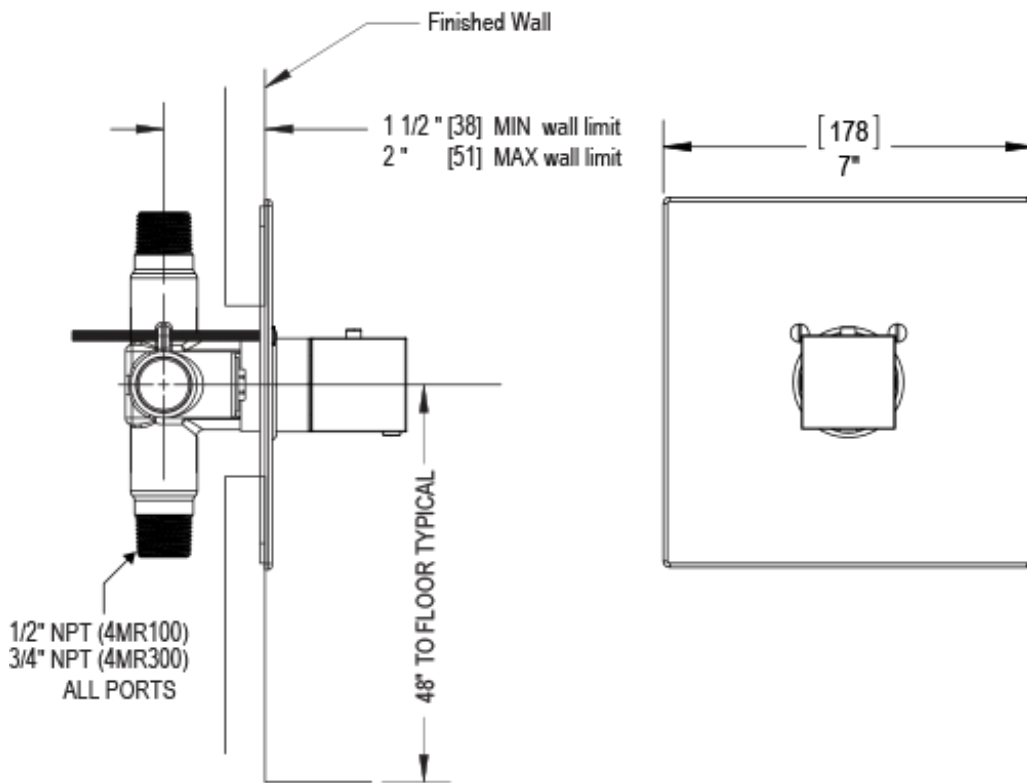

23RSLABMBJ Specifications

ADJUSTABLE SLIDE BAR WITH HAND HELD SHOWER ASSEMBLY

WALL MOUNT TUB SPOUT

THREE WAY DIVERTER WITH SHUT-OFFS IN BETWEEN FUNCTIONS

4" SHOWER HEAD WITH WALL MOUNT 16" SHOWER ARM & FLANGE

TEMPERATURE CONTROL VALVE WITH STOPS

INTEGRAL SUPPLY WITH 1/2" NPT X 1/2" NPSM X 3" NIPPLE