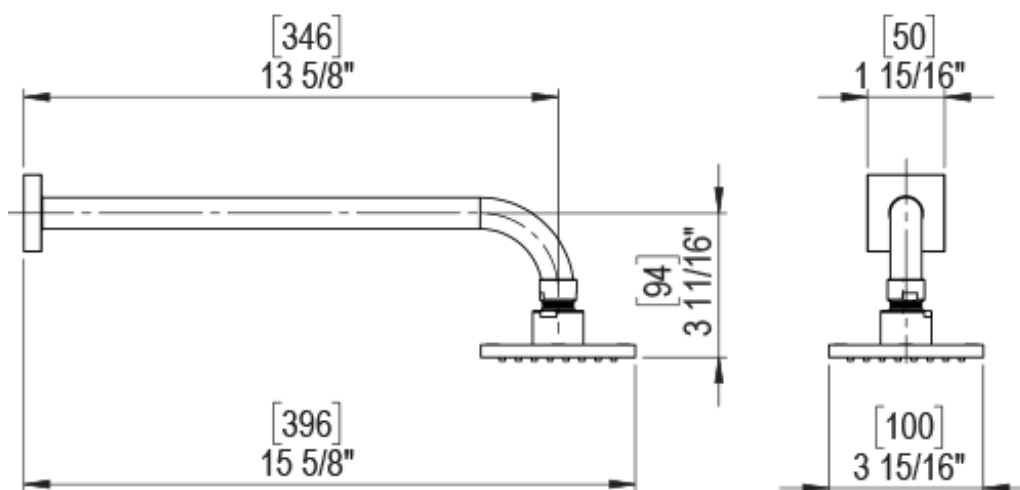

23RSLABMBJ Specifications

ADJUSTABLE SLIDE BAR WITH HAND HELD SHOWER ASSEMBLY

WALL MOUNT TUB SPOUT

THREE WAY DIVERTER WITH SHUT-OFFS IN BETWEEN FUNCTIONS

4" SHOWER HEAD WITH WALL MOUNT 16" SHOWER ARM & FLANGE

TEMPERATURE CONTROL VALVE WITH STOPS

INTEGRAL SUPPLY WITH 1/2" NPT X 1/2" NPSM X 3" NIPPLE