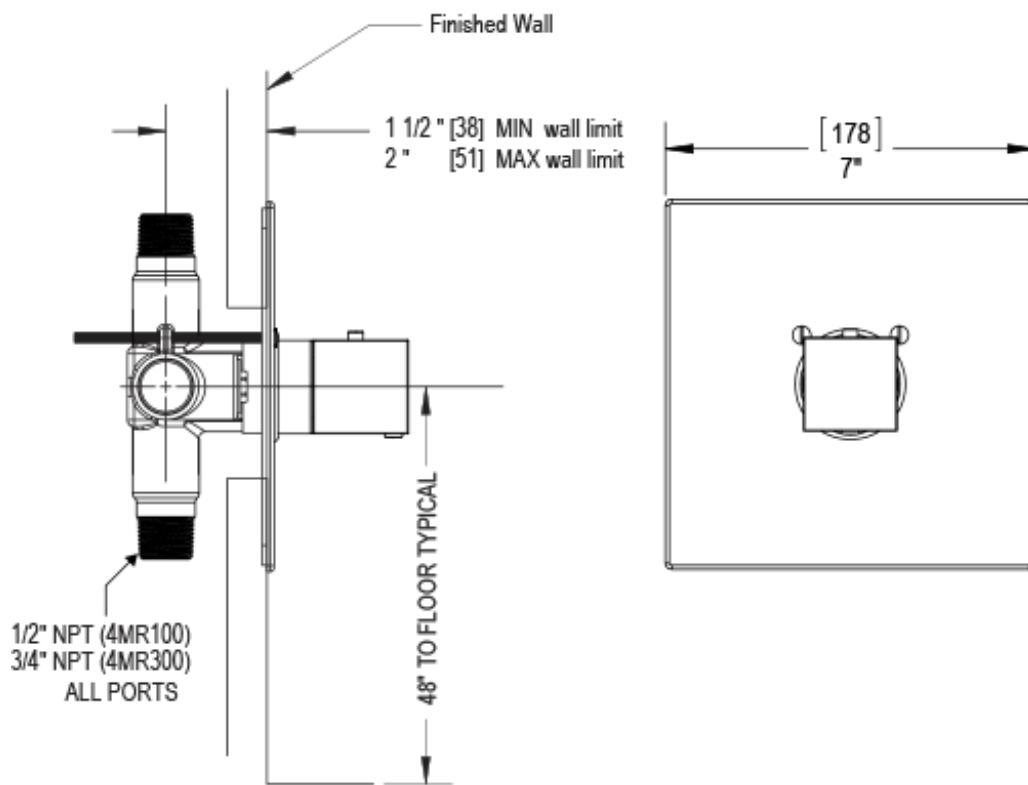

23RSQSCSC Specifications

ADJUSTABLE SLIDE BAR WITH HAND HELD SHOWER ASSEMBLY

WALL MOUNT TUB SPOUT

THREE WAY DIVERTER WITH SHUT-OFFS IN BETWEEN FUNCTIONS

4" SHOWER HEAD WITH WALL MOUNT 16" SHOWER ARM & FLANGE

TEMPERATURE CONTROL VALVE WITH STOPS

INTEGRAL SUPPLY WITH 1/2" NPT X 1/2" NPSM X 3" NIPPLE