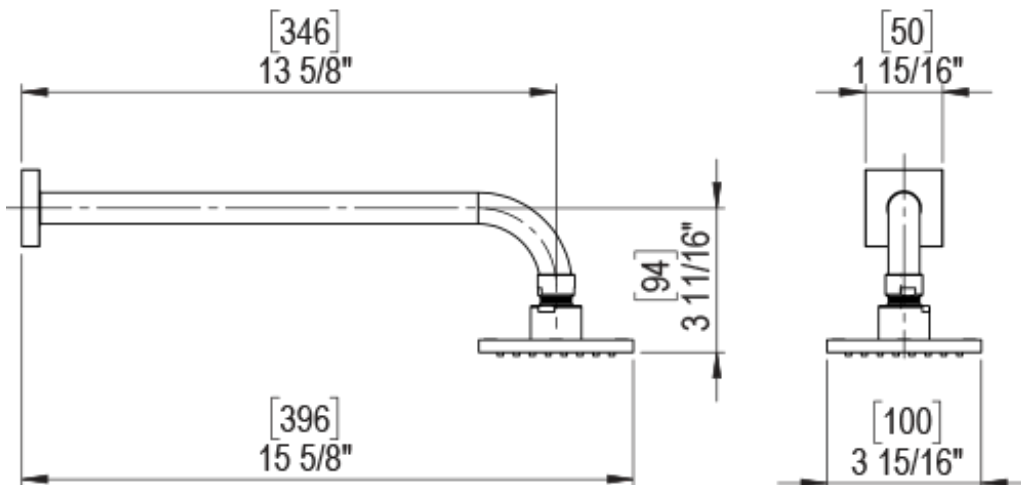

23RSQSCSC Specifications

ADJUSTABLE SLIDE BAR WITH HAND HELD SHOWER ASSEMBLY

WALL MOUNT TUB SPOUT

THREE WAY DIVERTER WITH SHUT-OFFS IN BETWEEN FUNCTIONS

4" SHOWER HEAD WITH WALL MOUNT 16" SHOWER ARM & FLANGE

TEMPERATURE CONTROL VALVE WITH STOPS

INTEGRAL SUPPLY WITH 1/2" NPT X 1/2" NPSM X 3" NIPPLE