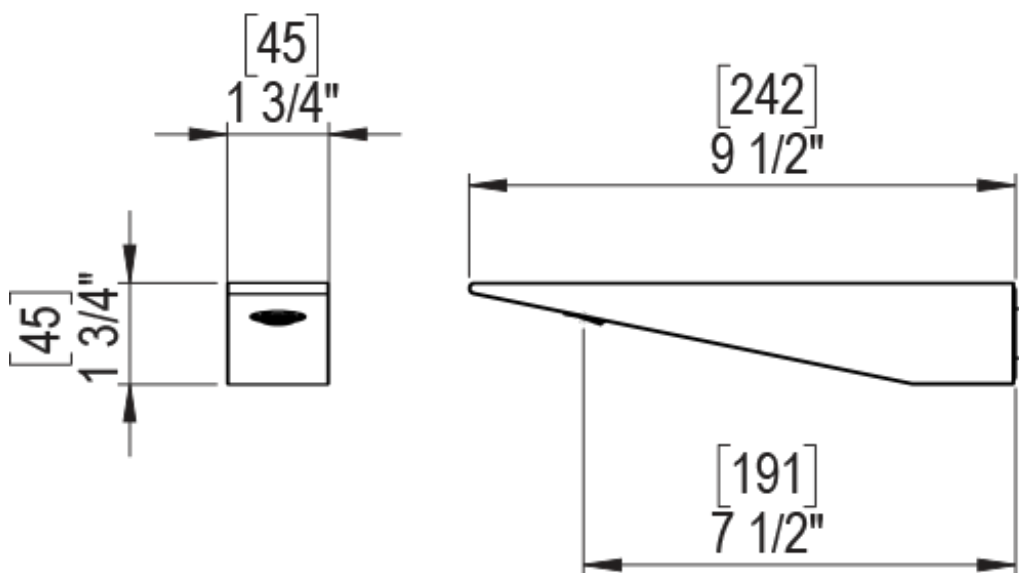

23RSQSCSC Specifications

ADJUSTABLE SLIDE BAR WITH HAND HELD SHOWER ASSEMBLY

WALL MOUNT TUB SPOUT

THREE WAY DIVERTER WITH SHUT-OFFS IN BETWEEN FUNCTIONS

4" SHOWER HEAD WITH WALL MOUNT 16" SHOWER ARM & FLANGE

TEMPERATURE CONTROL VALVE WITH STOPS

INTEGRAL SUPPLY WITH 1/2" NPT X 1/2" NPSM X 3" NIPPLE