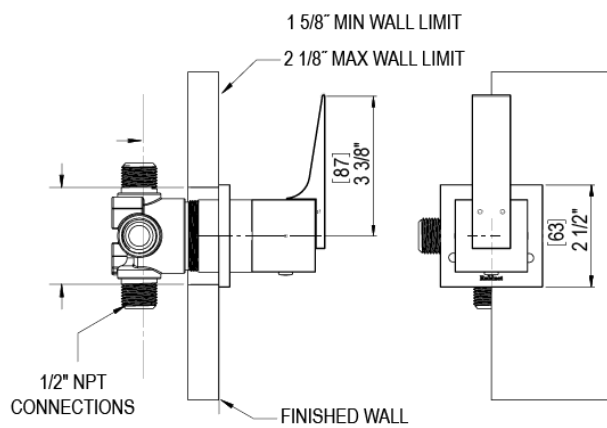

23RSQSCSC Specifications

ADJUSTABLE SLIDE BAR WITH HAND HELD SHOWER ASSEMBLY

WALL MOUNT TUB SPOUT

THREE WAY DIVERTER WITH SHUT-OFFS IN BETWEEN FUNCTIONS

4" SHOWER HEAD WITH WALL MOUNT 16" SHOWER ARM & FLANGE

TEMPERATURE CONTROL VALVE WITH STOPS

INTEGRAL SUPPLY WITH 1/2" NPT X 1/2" NPSM X 3" NIPPLE