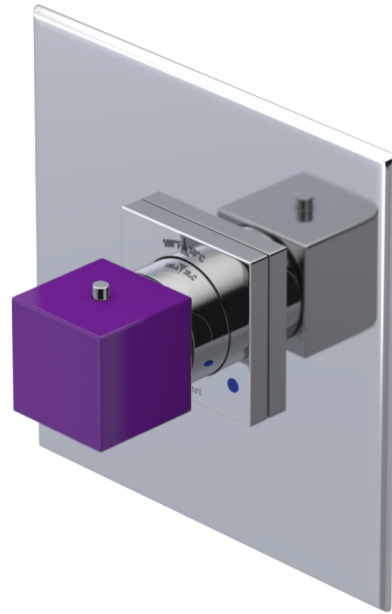

ADJUSTABLE SLIDE BAR WITH HAND HELD SHOWER ASSEMBLY

WALL MOUNT TUB SPOUT

THREE WAY DIVERTER WITH SHUT-OFFS IN BETWEEN FUNCTIONS

4" SHOWER HEAD WITH WALL MOUNT 16" SHOWER ARM & FLANGE

TEMPERATURE CONTROL VALVE WITH STOPS

INTEGRAL SUPPLY WITH 1/2" NPT X 1/2" NPSM X 3" NIPPLE