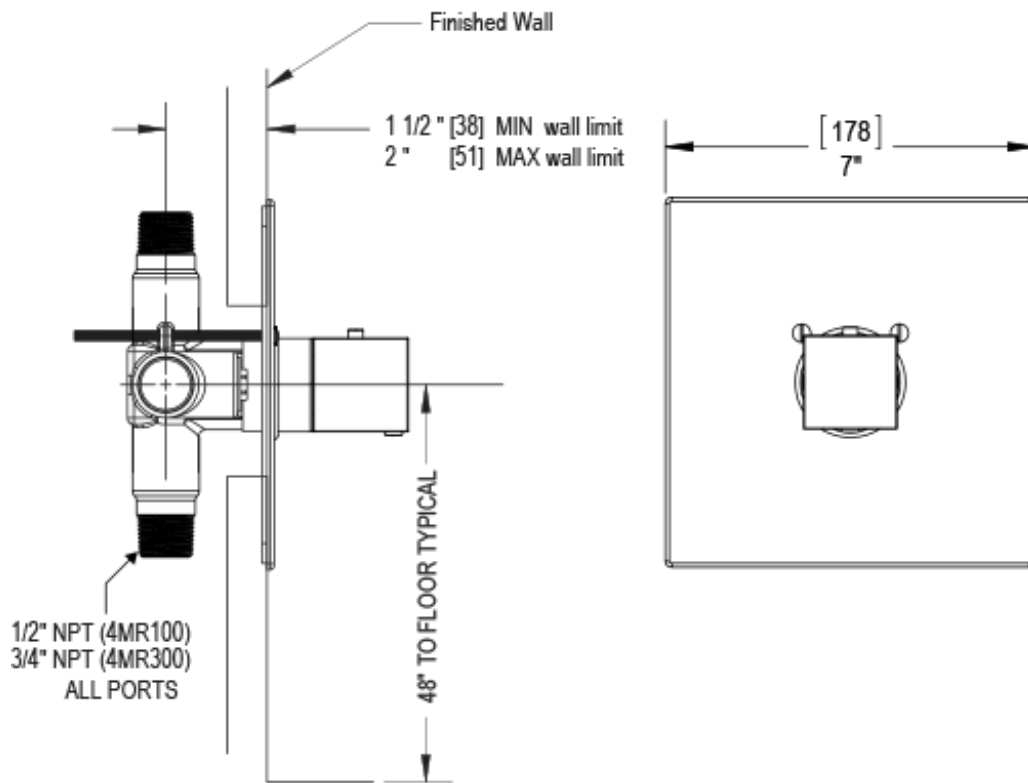

ADJUSTABLE SLIDE BAR WITH HAND HELD SHOWER ASSEMBLY

WALL MOUNT TUB SPOUT

THREE WAY DIVERTER WITH SHUT-OFFS IN BETWEEN FUNCTIONS

4" SHOWER HEAD WITH WALL MOUNT 16" SHOWER ARM & FLANGE

TEMPERATURE CONTROL VALVE WITH STOPS

INTEGRAL SUPPLY WITH 1/2" NPT X 1/2" NPSM X 3" NIPPLE