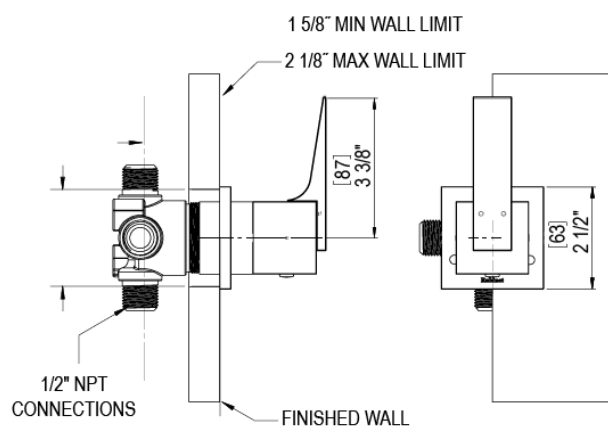

ADJUSTABLE SLIDE BAR WITH HAND HELD SHOWER ASSEMBLY

WALL MOUNT TUB SPOUT

THREE WAY DIVERTER WITH SHUT-OFFS IN BETWEEN FUNCTIONS

4" SHOWER HEAD WITH WALL MOUNT 16" SHOWER ARM & FLANGE

TEMPERATURE CONTROL VALVE WITH STOPS

INTEGRAL SUPPLY WITH 1/2" NPT X 1/2" NPSM X 3" NIPPLE