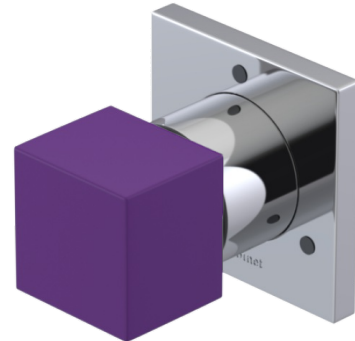

ADJUSTABLE SLIDE BAR WITH HAND HELD SHOWER ASSEMBLY

WALL MOUNT TUB SPOUT

THREE WAY DIVERTER WITH SHUT-OFFS IN BETWEEN FUNCTIONS

4" SHOWER HEAD WITH WALL MOUNT 16" SHOWER ARM & FLANGE

TEMPERATURE CONTROL VALVE WITH STOPS

INTEGRAL SUPPLY WITH 1/2" NPT X 1/2" NPSM X 3" NIPPLE