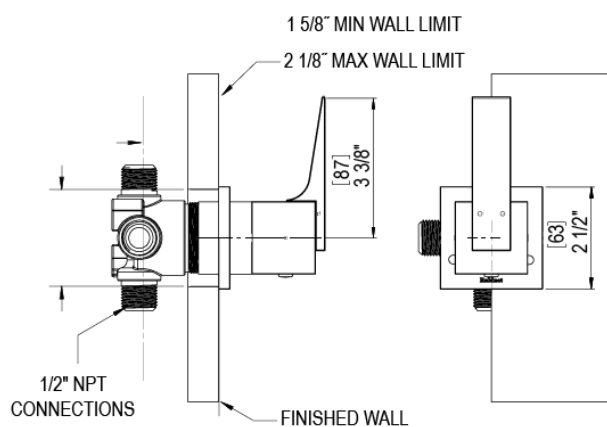

23RSLSCBK Specifications

ADJUSTABLE SLIDE BAR WITH HAND HELD SHOWER ASSEMBLY

WALL MOUNT TUB SPOUT

THREE WAY DIVERTER WITH SHUT-OFFS IN BETWEEN FUNCTIONS

4" SHOWER HEAD WITH WALL MOUNT 16" SHOWER ARM & FLANGE

TEMPERATURE CONTROL VALVE WITH STOPS

INTEGRAL SUPPLY WITH 1/2" NPT X 1/2" NPSM X 3" NIPPLE