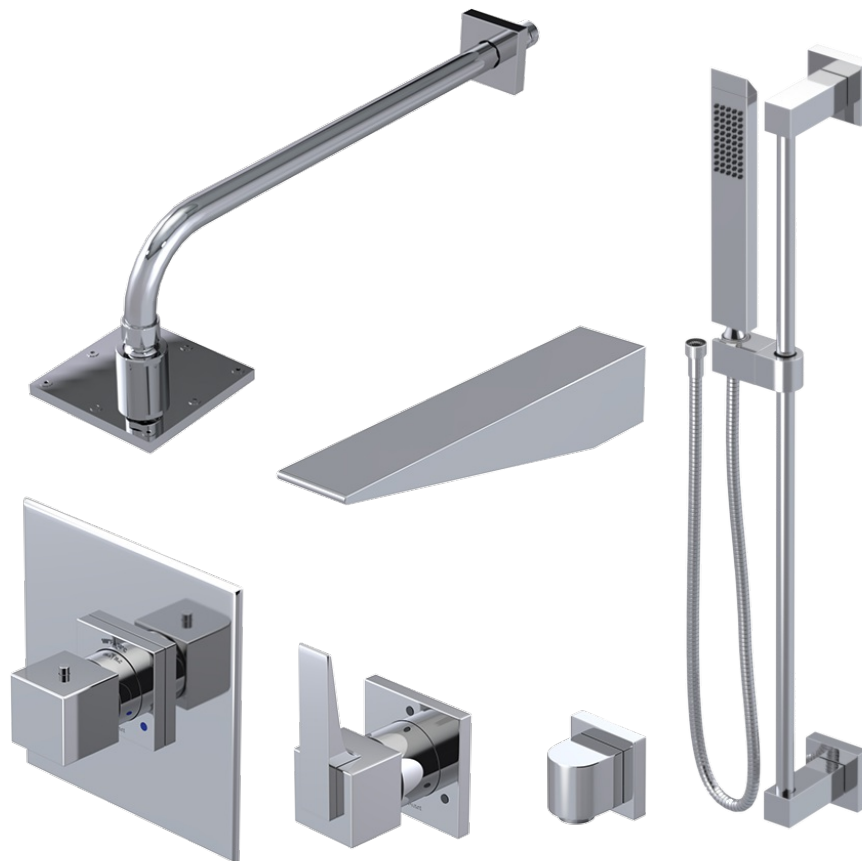

23RSLSCBK Specifications

ADJUSTABLE SLIDE BAR WITH HAND HELD SHOWER ASSEMBLY

WALL MOUNT TUB SPOUT

THREE WAY DIVERTER WITH SHUT-OFFS IN BETWEEN FUNCTIONS

4" SHOWER HEAD WITH WALL MOUNT 16" SHOWER ARM & FLANGE

TEMPERATURE CONTROL VALVE WITH STOPS

INTEGRAL SUPPLY WITH 1/2" NPT X 1/2" NPSM X 3" NIPPLE