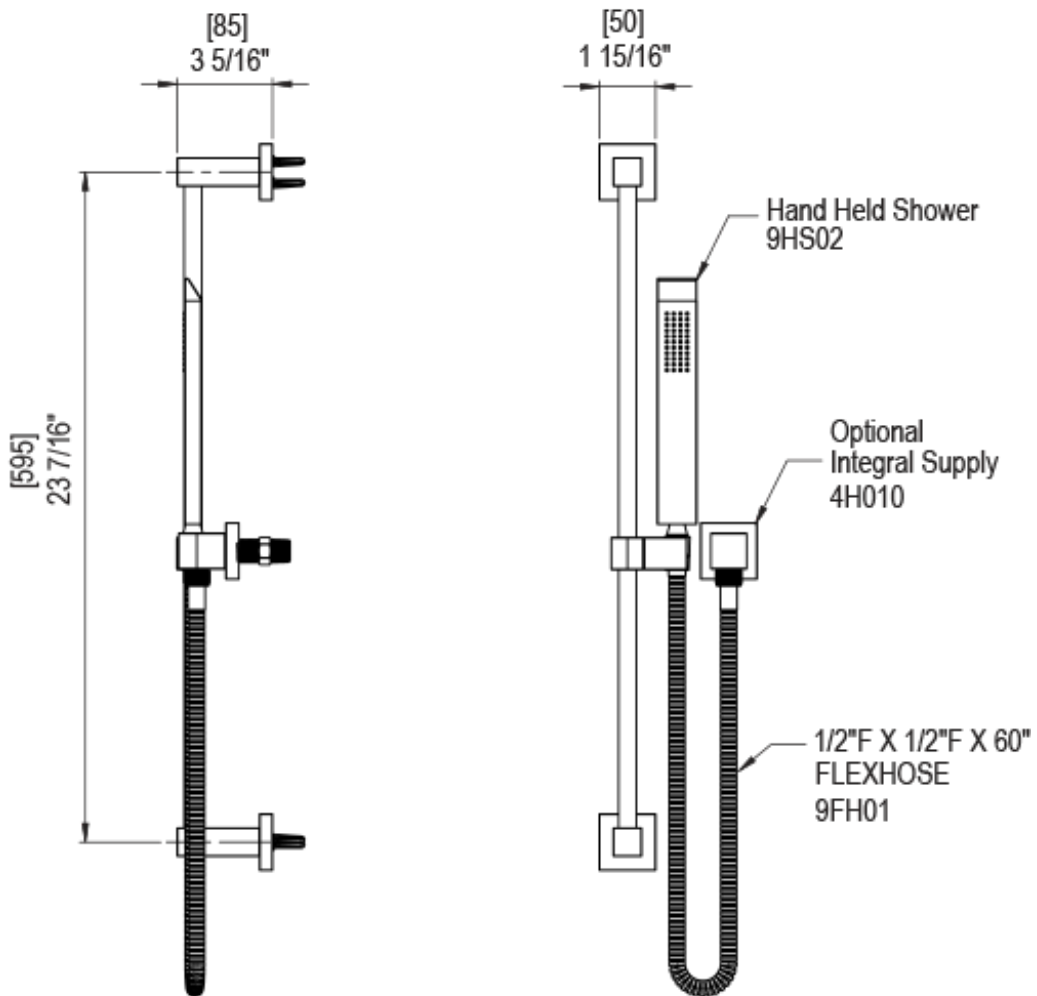

23RSLSCBK Specifications

ADJUSTABLE SLIDE BAR WITH HAND HELD SHOWER ASSEMBLY

WALL MOUNT TUB SPOUT

THREE WAY DIVERTER WITH SHUT-OFFS IN BETWEEN FUNCTIONS

4" SHOWER HEAD WITH WALL MOUNT 16" SHOWER ARM & FLANGE

TEMPERATURE CONTROL VALVE WITH STOPS

INTEGRAL SUPPLY WITH 1/2" NPT X 1/2" NPSM X 3" NIPPLE