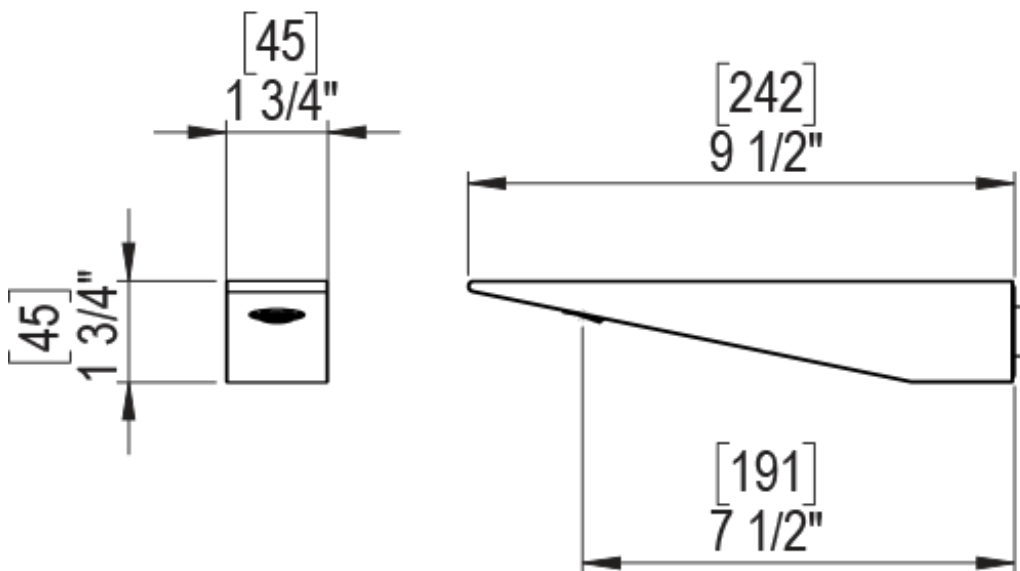

23RSLSCBK Specifications

ADJUSTABLE SLIDE BAR WITH HAND HELD SHOWER ASSEMBLY

WALL MOUNT TUB SPOUT

THREE WAY DIVERTER WITH SHUT-OFFS IN BETWEEN FUNCTIONS

4" SHOWER HEAD WITH WALL MOUNT 16" SHOWER ARM & FLANGE

TEMPERATURE CONTROL VALVE WITH STOPS

INTEGRAL SUPPLY WITH 1/2" NPT X 1/2" NPSM X 3" NIPPLE