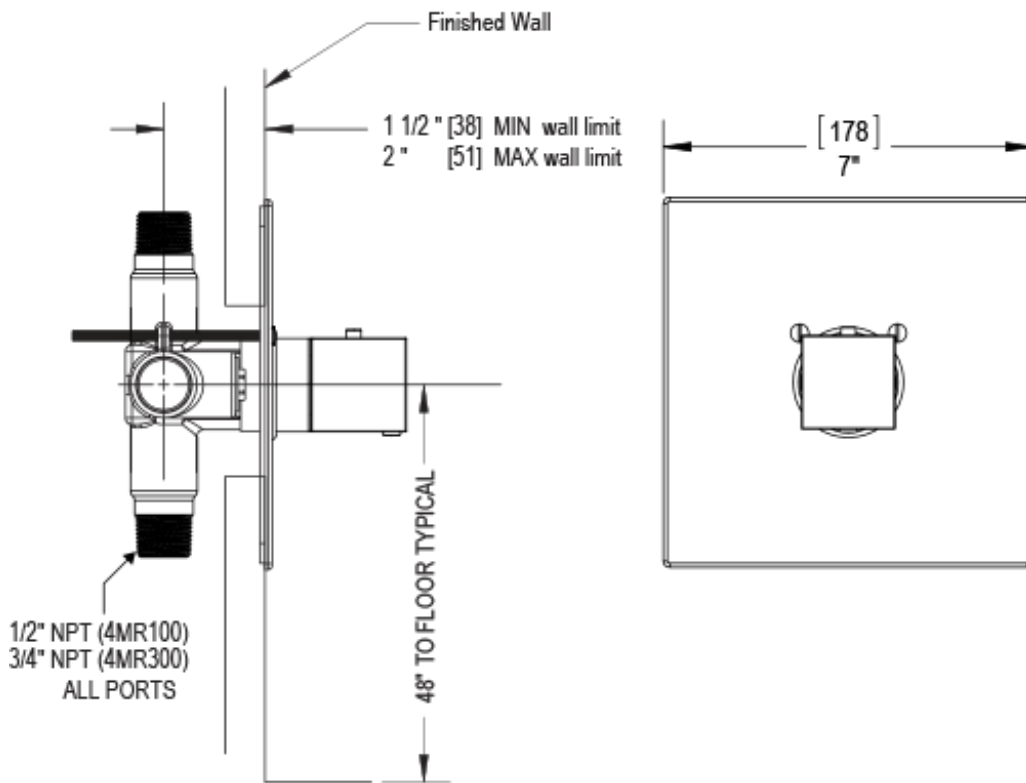

23RSLSCBK Specifications

ADJUSTABLE SLIDE BAR WITH HAND HELD SHOWER ASSEMBLY

WALL MOUNT TUB SPOUT

THREE WAY DIVERTER WITH SHUT-OFFS IN BETWEEN FUNCTIONS

4" SHOWER HEAD WITH WALL MOUNT 16" SHOWER ARM & FLANGE

TEMPERATURE CONTROL VALVE WITH STOPS

INTEGRAL SUPPLY WITH 1/2" NPT X 1/2" NPSM X 3" NIPPLE