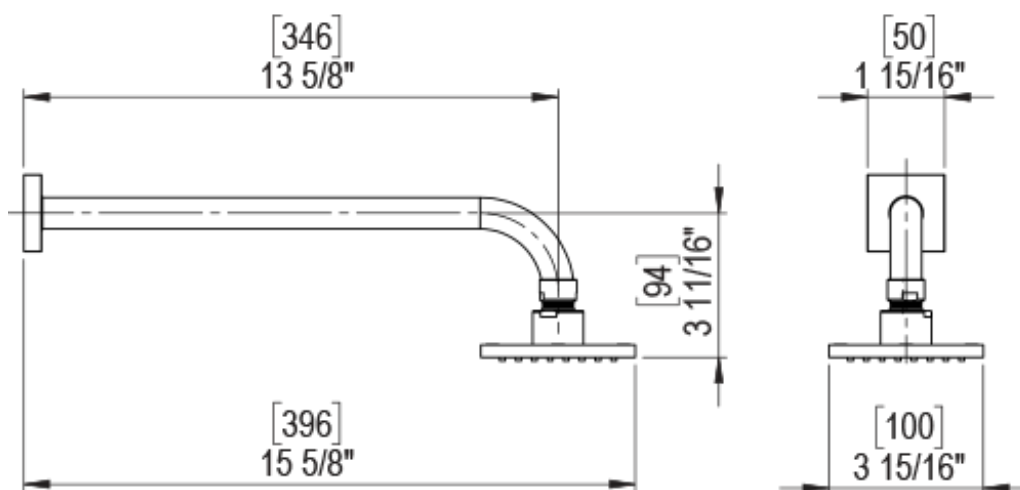

23RSLSCBK Specifications

ADJUSTABLE SLIDE BAR WITH HAND HELD SHOWER ASSEMBLY

WALL MOUNT TUB SPOUT

THREE WAY DIVERTER WITH SHUT-OFFS IN BETWEEN FUNCTIONS

4" SHOWER HEAD WITH WALL MOUNT 16" SHOWER ARM & FLANGE

TEMPERATURE CONTROL VALVE WITH STOPS

INTEGRAL SUPPLY WITH 1/2" NPT X 1/2" NPSM X 3" NIPPLE