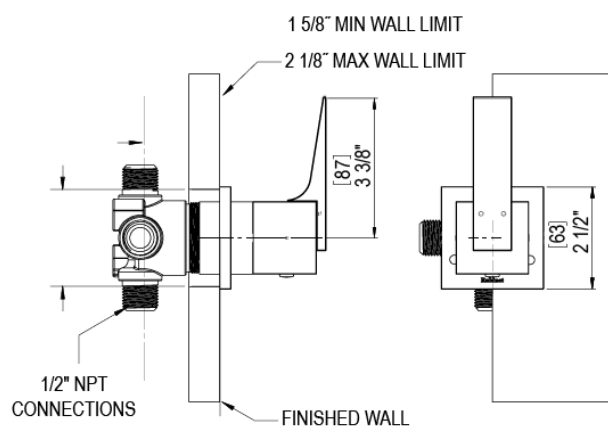

23RSLCHBD Specifications

ADJUSTABLE SLIDE BAR WITH HAND HELD SHOWER ASSEMBLY

WALL MOUNT TUB SPOUT

THREE WAY DIVERTER WITH SHUT-OFFS IN BETWEEN FUNCTIONS

4" SHOWER HEAD WITH WALL MOUNT 16" SHOWER ARM & FLANGE

TEMPERATURE CONTROL VALVE WITH STOPS

INTEGRAL SUPPLY WITH 1/2" NPT X 1/2" NPSM X 3" NIPPLE