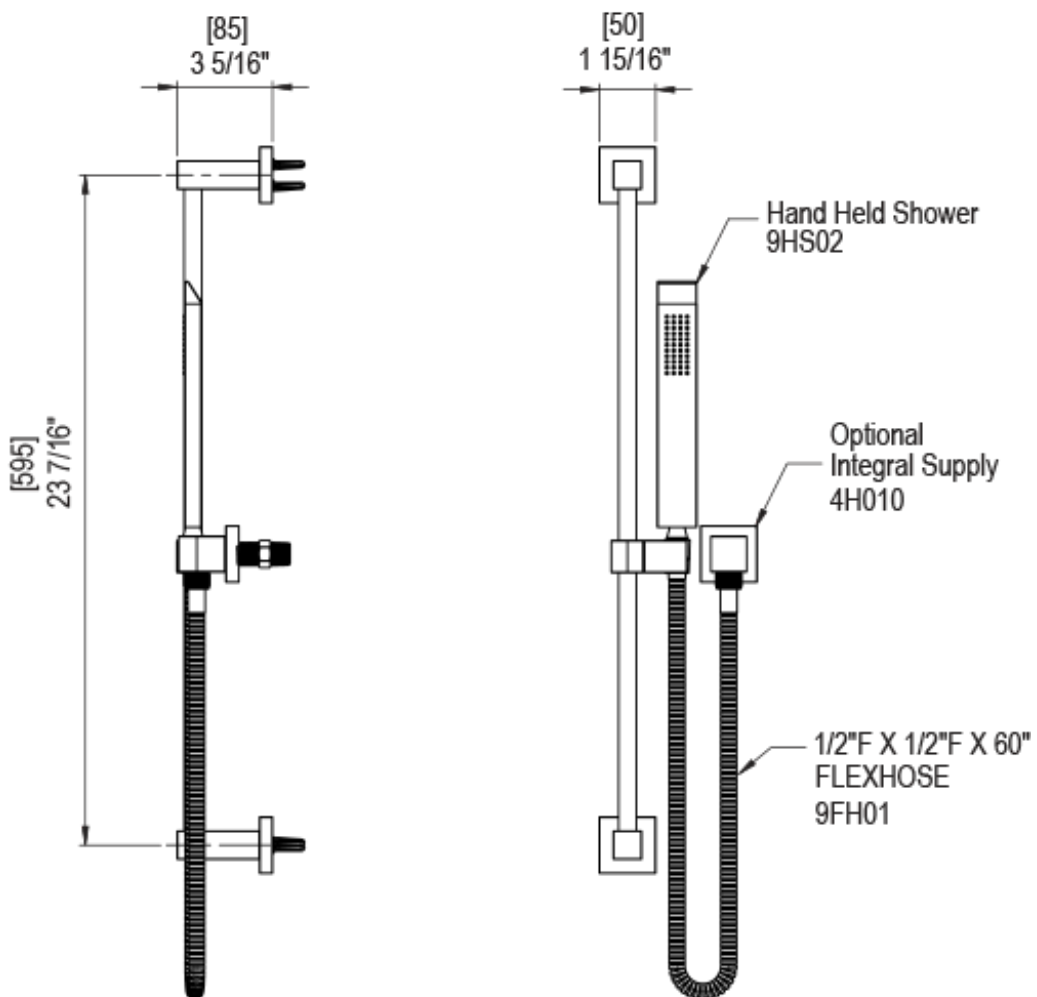

23RSLCHBD Specifications

ADJUSTABLE SLIDE BAR WITH HAND HELD SHOWER ASSEMBLY

WALL MOUNT TUB SPOUT

THREE WAY DIVERTER WITH SHUT-OFFS IN BETWEEN FUNCTIONS

4" SHOWER HEAD WITH WALL MOUNT 16" SHOWER ARM & FLANGE

TEMPERATURE CONTROL VALVE WITH STOPS

INTEGRAL SUPPLY WITH 1/2" NPT X 1/2" NPSM X 3" NIPPLE