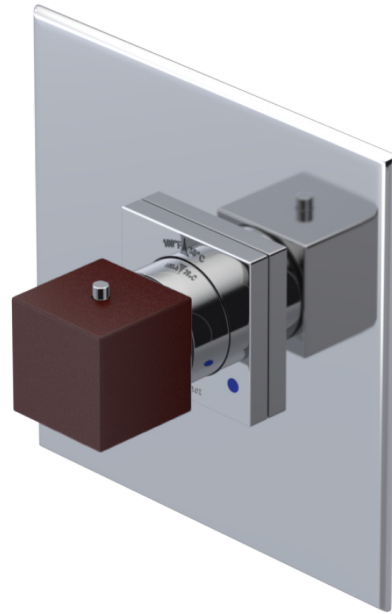

23RSLCHBD Specifications

ADJUSTABLE SLIDE BAR WITH HAND HELD SHOWER ASSEMBLY

WALL MOUNT TUB SPOUT

THREE WAY DIVERTER WITH SHUT-OFFS IN BETWEEN FUNCTIONS

4" SHOWER HEAD WITH WALL MOUNT 16" SHOWER ARM & FLANGE

TEMPERATURE CONTROL VALVE WITH STOPS

INTEGRAL SUPPLY WITH 1/2" NPT X 1/2" NPSM X 3" NIPPLE