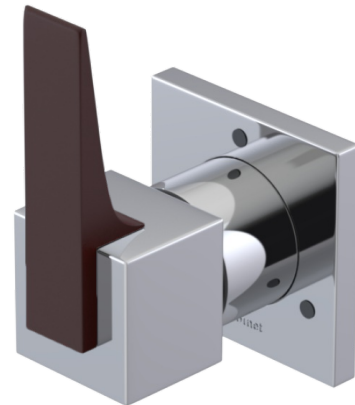

23RSLCHBD Specifications

ADJUSTABLE SLIDE BAR WITH HAND HELD SHOWER ASSEMBLY

WALL MOUNT TUB SPOUT

THREE WAY DIVERTER WITH SHUT-OFFS IN BETWEEN FUNCTIONS

4" SHOWER HEAD WITH WALL MOUNT 16" SHOWER ARM & FLANGE

TEMPERATURE CONTROL VALVE WITH STOPS

INTEGRAL SUPPLY WITH 1/2" NPT X 1/2" NPSM X 3" NIPPLE