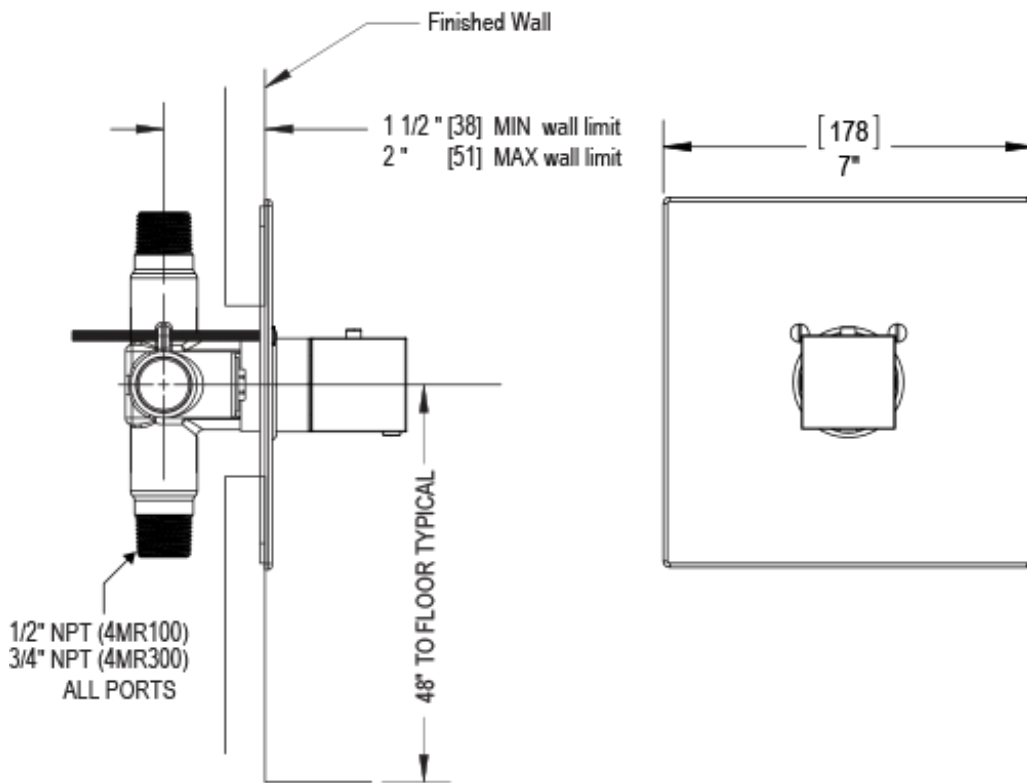

23RSLCHBD Specifications

ADJUSTABLE SLIDE BAR WITH HAND HELD SHOWER ASSEMBLY

WALL MOUNT TUB SPOUT

THREE WAY DIVERTER WITH SHUT-OFFS IN BETWEEN FUNCTIONS

4" SHOWER HEAD WITH WALL MOUNT 16" SHOWER ARM & FLANGE

TEMPERATURE CONTROL VALVE WITH STOPS

INTEGRAL SUPPLY WITH 1/2" NPT X 1/2" NPSM X 3" NIPPLE