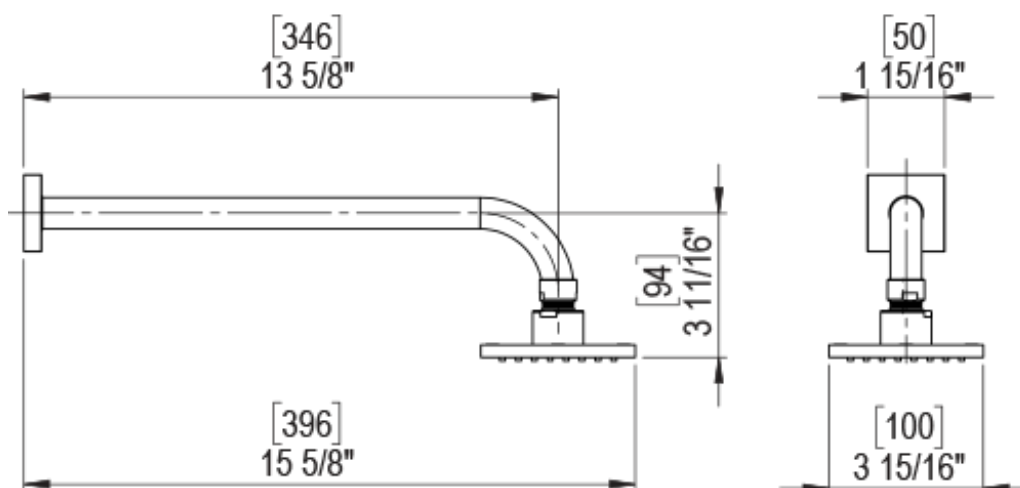

23RSLCHBD Specifications

ADJUSTABLE SLIDE BAR WITH HAND HELD SHOWER ASSEMBLY

WALL MOUNT TUB SPOUT

THREE WAY DIVERTER WITH SHUT-OFFS IN BETWEEN FUNCTIONS

4" SHOWER HEAD WITH WALL MOUNT 16" SHOWER ARM & FLANGE

TEMPERATURE CONTROL VALVE WITH STOPS

INTEGRAL SUPPLY WITH 1/2" NPT X 1/2" NPSM X 3" NIPPLE