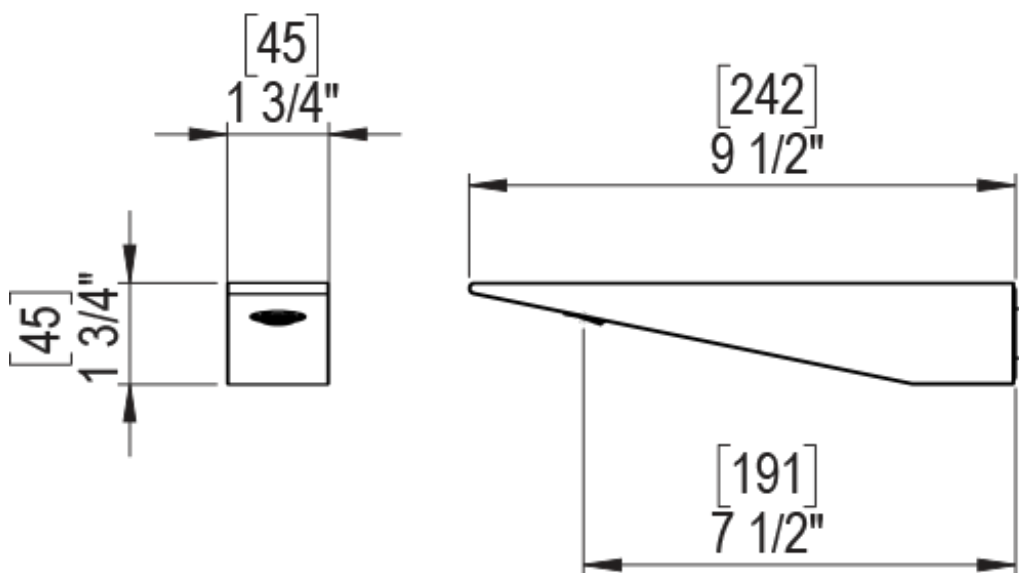

23RSLCHBD Specifications

ADJUSTABLE SLIDE BAR WITH HAND HELD SHOWER ASSEMBLY

WALL MOUNT TUB SPOUT

THREE WAY DIVERTER WITH SHUT-OFFS IN BETWEEN FUNCTIONS

4" SHOWER HEAD WITH WALL MOUNT 16" SHOWER ARM & FLANGE

TEMPERATURE CONTROL VALVE WITH STOPS

INTEGRAL SUPPLY WITH 1/2" NPT X 1/2" NPSM X 3" NIPPLE