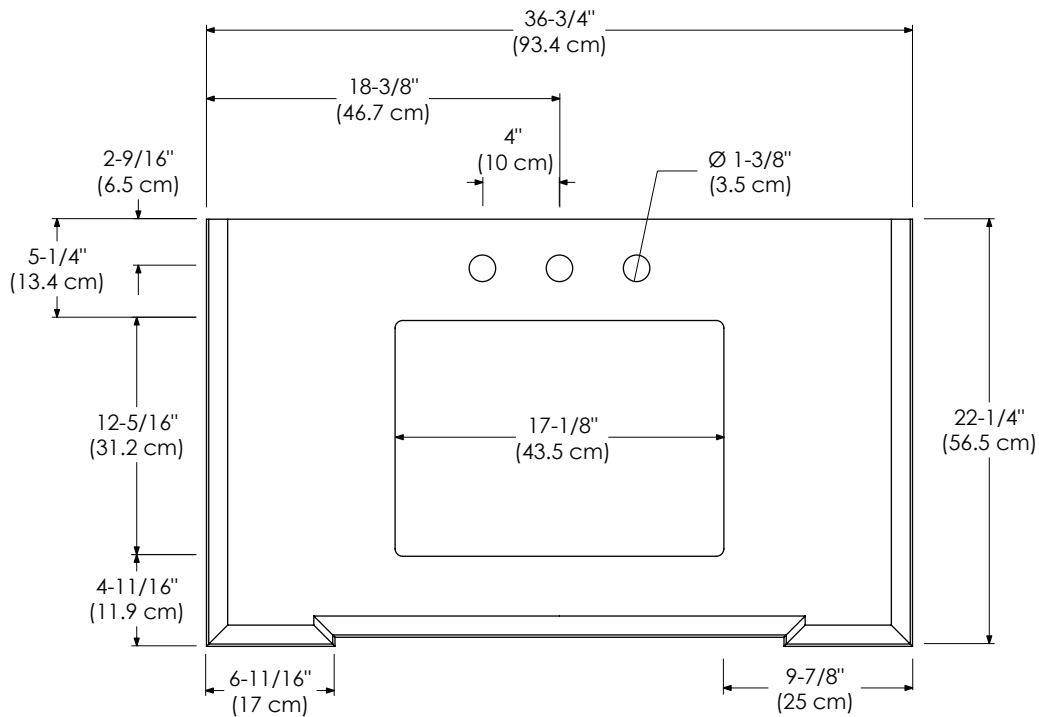

FRONT VIEW

TORINO STONE TOP 31" / 37" / 49" / 61" / 73"

RONBOW

Model : 308037-8-COLOR

VANITY TOPS

Fitted stone top

Available Colors:
CREAM BEIGE MARBLE MY
CARRARA WHITE MARBLE CW

Faucet:
8" WIDESPREAD

TOP VIEW

FRONT VIEW

TORINO STONE TOP 31" / 37" / 49" / 61" / 73"

RONBOW

Model : 308049-8-COLOR

VANITY TOPS

Fitted stone top

Available Colors:

CREAM BEIGE MARBLE MY

CARRARA WHITE MARBLE CW

Faucet:

8" WIDESPREAD

TOP VIEW

FRONT VIEW

TORINO STONE TOP 31" / 37" / 49" / 61" / 73"

RONBOW

TOP VIEW

FRONT VIEW

TORINO STONE TOP 31" / 37" / 49" / 61" / 73"

RONBOW

Model : 308073-8D-COLOR

VANITY TOPS

Fitted stone top

Available Colors: