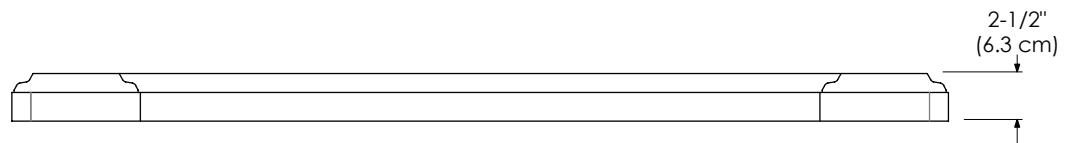

CREAM BEIGE MARBLE MY

CARRARA WHITE MARBLE CW

Faucet:

8" WIDESPREAD

TOP VIEW

FRONT VIEW

TORINO STONE TOP 31" / 37" / 49" / 61" / 73"

RONBOW