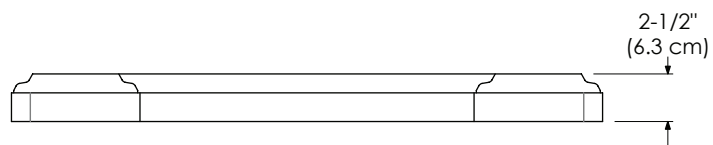

TORINO STONE TOP 31" / 37" / 49" / 61" / 73"

RONBOW

Model : 308031-8-COLOR

VANITY TOPS

Fitted stone top

Available Colors:
CREAM BEIGE MARBLE MY
CARRARA WHITE MARBLE CW

Faucet:
8" WIDESPREAD

TOP VIEW

FRONT VIEW

TORINO STONE TOP 31" / 37" / 49" / 61" / 73"

RONBOW

Model : 308037-8-COLOR

VANITY TOPS

Fitted stone top

Available Colors:
CREAM BEIGE MARBLE MY
CARRARA WHITE MARBLE CW

Faucet:
8" WIDESPREAD

TOP VIEW

FRONT VIEW

TORINO STONE TOP 31" / 37" / 49" / 61" / 73"

RONBOW

Model : 308049-8-COLOR

VANITY TOPS

Fitted stone top

Available Colors: