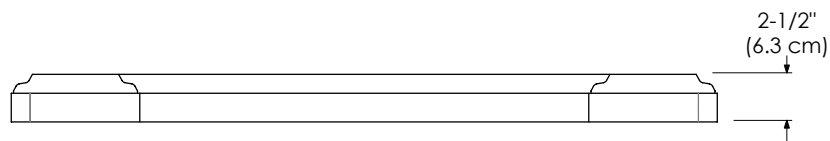

FRONT VIEW

TORINO STONE TOP 31" / 37" / 49" / 61" / 73"

RONBOW

Model : 308037-8-COLOR

VANITY TOPS

Fitted stone top

Available Colors:
CREAM BEIGE MARBLE MY
CARRARA WHITE MARBLE CW

Faucet:
8" WIDESPREAD

TOP VIEW

FRONT VIEW

TORINO STONE TOP 31" / 37" / 49" / 61" / 73"

RONBOW

Model : 308049-8-COLOR

VANITY TOPS

Fitted stone top

Available Colors: