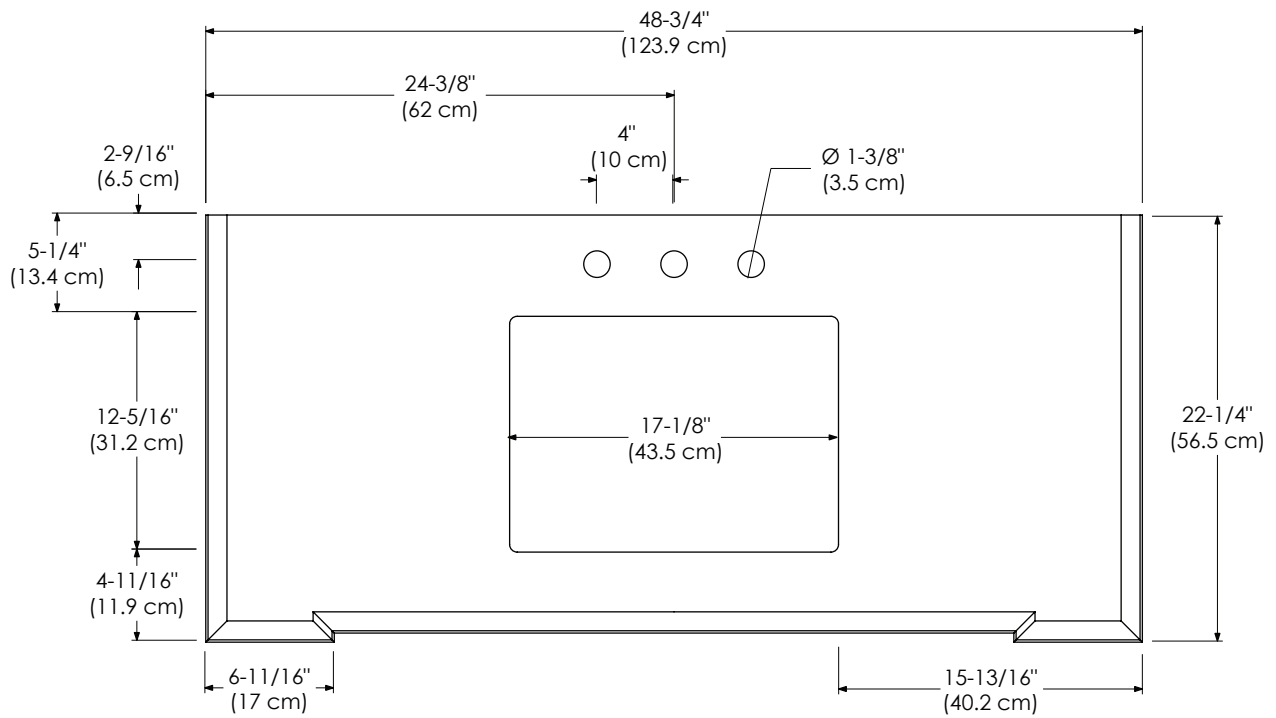

TOP VIEW

FRONT VIEW

TORINO STONE TOP 31" / 37" / 49" / 61" / 73"

RONBOW

Model : 308049-8-COLOR

VANITY TOPS

Fitted stone top

Available Colors:

CREAM BEIGE MARBLE MY

CARRARA WHITE MARBLE CW

Faucet:

8" WIDESPREAD

TOP VIEW

FRONT VIEW

TORINO STONE TOP 31" / 37" / 49" / 61" / 73"

RONBOW

TOP VIEW

FRONT VIEW

TORINO STONE TOP 31" / 37" / 49" / 61" / 73"

RONBOW

Model : 308073-8D-COLOR

VANITY TOPS

Fitted stone top

Available Colors: