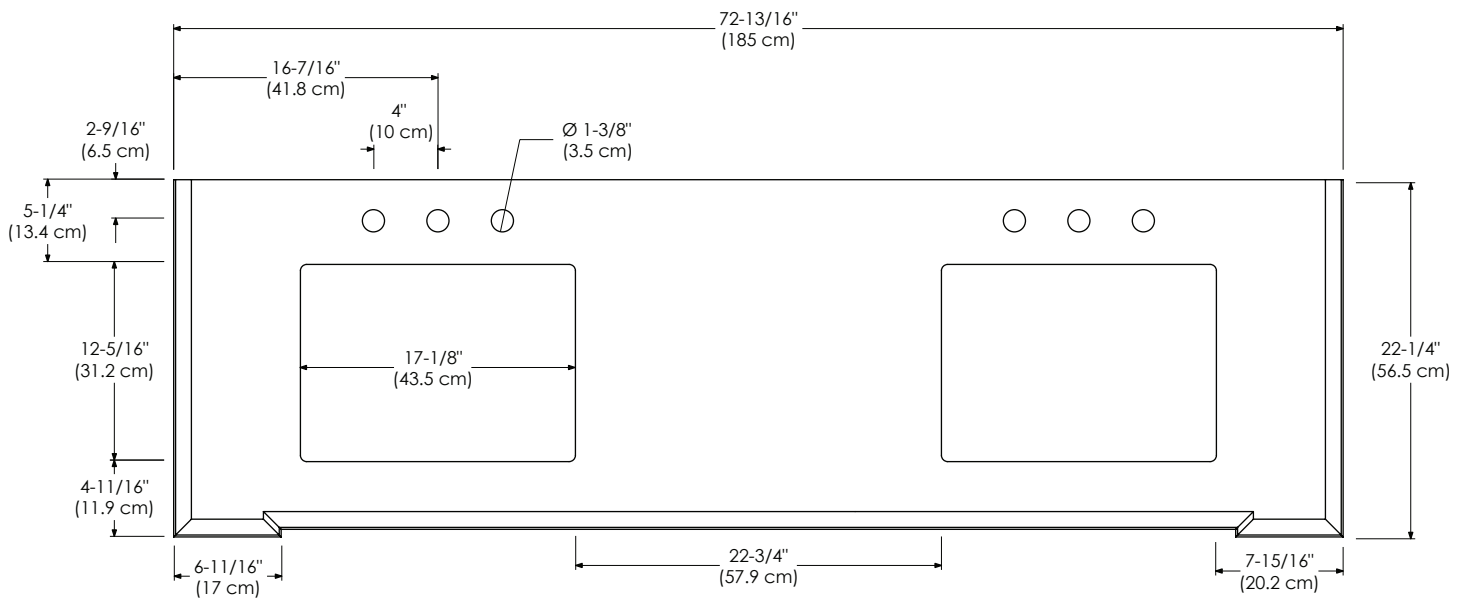

TOP VIEW

FRONT VIEW

TORINO STONE TOP 31" / 37" / 49" / 61" / 73"

RONBOW

Model : 308073-8D-COLOR

VANITY TOPS

Fitted stone top

Available Colors:

CREAM BEIGE MARBLE MY

CARRARA WHITE MARBLE CW

Faucet:

8" WIDESPREAD

TOP VIEW

FRONT VIEW