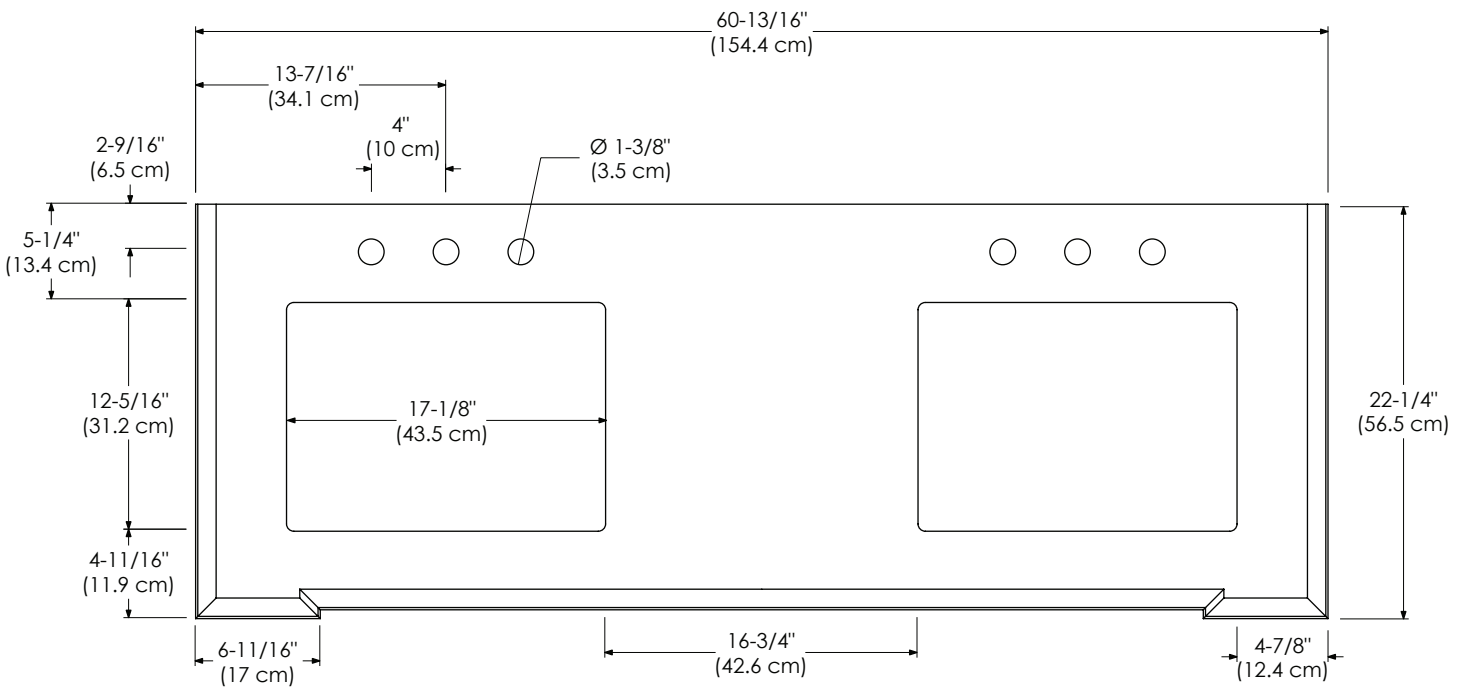

CREAM BEIGE MARBLE MY

CARRARA WHITE MARBLE CW

Faucet:

8" WIDESPREAD

TOP VIEW

FRONT VIEW

TORINO STONE TOP 31" / 37" / 49" / 61" / 73"

RONBOW

TOP VIEW

FRONT VIEW

TORINO STONE TOP 31" / 37" / 49" / 61" / 73"

RONBOW

Model : 308073-8D-COLOR

VANITY TOPS

Fitted stone top

Available Colors: