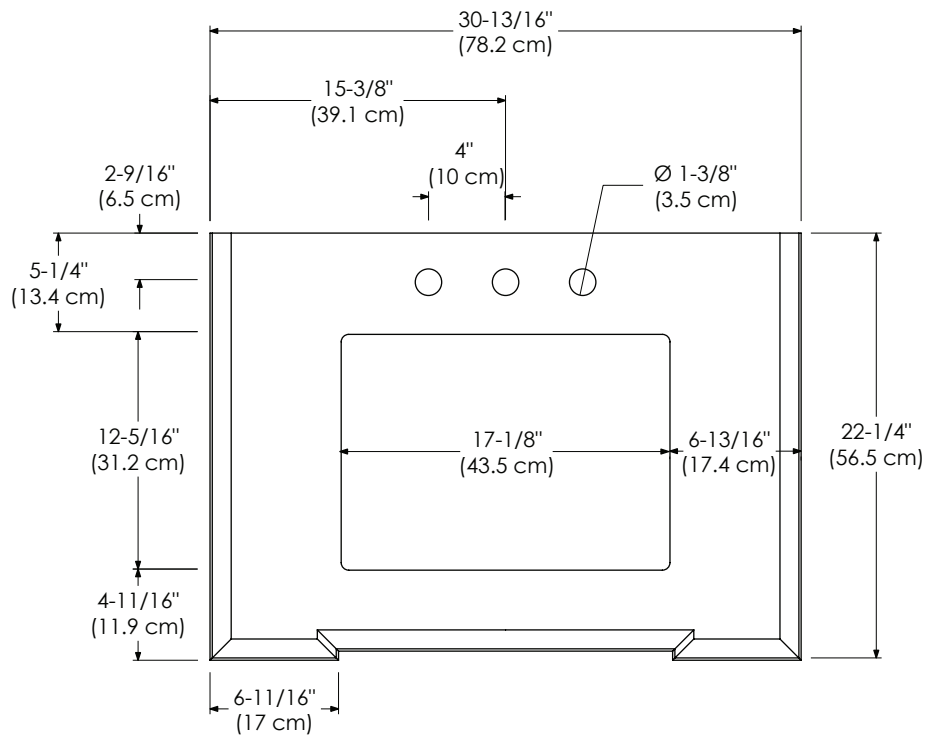

TORINO STONE TOP 31" / 37" / 49" / 61" / 73"

RONBOW

Model : 308031-8-COLOR

VANITY TOPS

Fitted stone top

Available Colors:
CREAM BEIGE MARBLE MY
CARRARA WHITE MARBLE CW

Faucet:
8" WIDESPREAD

TOP VIEW

FRONT VIEW

TORINO STONE TOP 31" / 37" / 49" / 61" / 73"

RONBOW

Model : 308037-8-COLOR

VANITY TOPS

Fitted stone top

Available Colors:
CREAM BEIGE MARBLE MY
CARRARA WHITE MARBLE CW

Faucet:
8" WIDESPREAD

TOP VIEW

FRONT VIEW

TORINO STONE TOP 31" / 37" / 49" / 61" / 73"

RONBOW

Model : 308049-8-COLOR

VANITY TOPS

Fitted stone top

Available Colors:

TOP VIEW

FRONT VIEW

TORINO STONE TOP 31" / 37" / 49" / 61" / 73"

RONBOW

Model : 308073-8D-COLOR

VANITY TOPS

Fitted stone top

Available Colors: