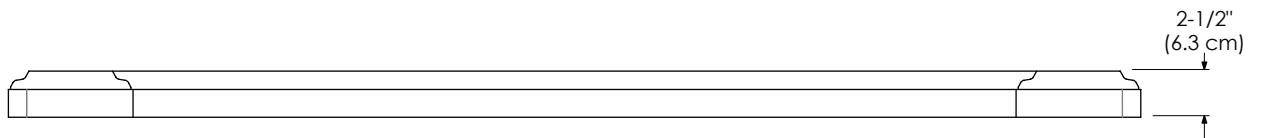

TORINO STONE TOP 31" / 37" / 49" / 61" / 73"

RONBOW

Model : 308061-8D-COLOR

VANITY TOPS

Fitted stone top

Available Colors:

CREAM BEIGE MARBLE MY

CARRARA WHITE MARBLE CW

Faucet:

8" WIDESPREAD

TOP VIEW

FRONT VIEW