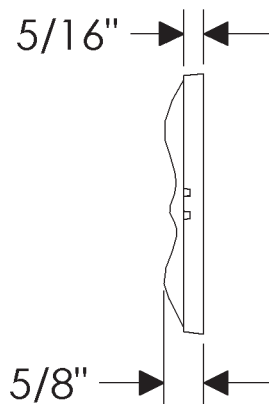

ROCKY MOUNTAIN®

H A R D W A R E

TT422
Acanthus - GT
4" x 4"