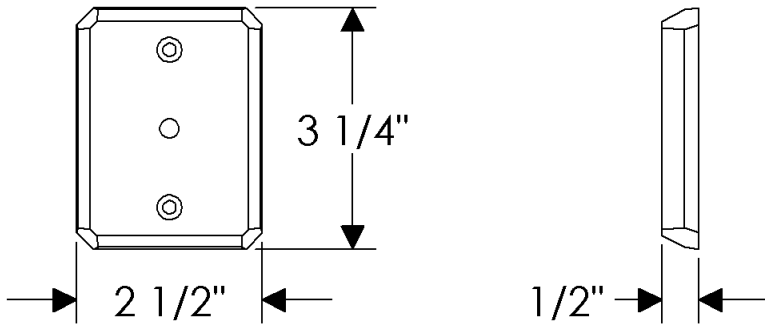

Hammered Mortise Bolt

IP30490