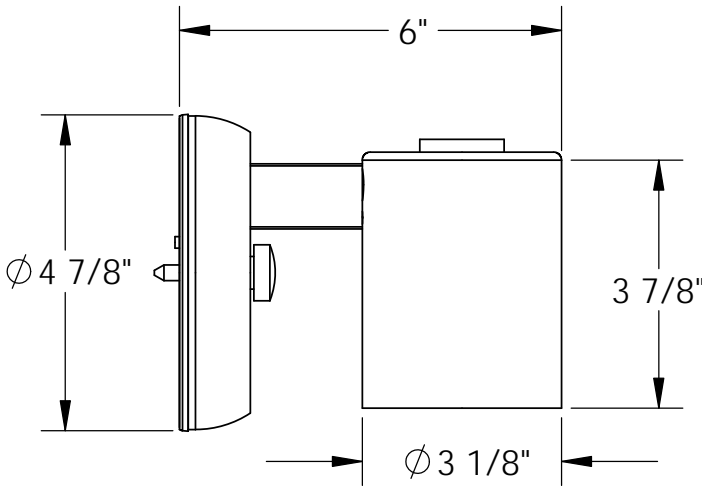

GU-WD1 series

- GU-WD1 - White
- GU-WD1 - Satin aluminum
- GU-WD1 - Bronze

Use with Maximum
50 Watt Gu-10 lamp

Suitable for use in wet locations
with the open end is down and
the canopy is caulked to the
mounting surface