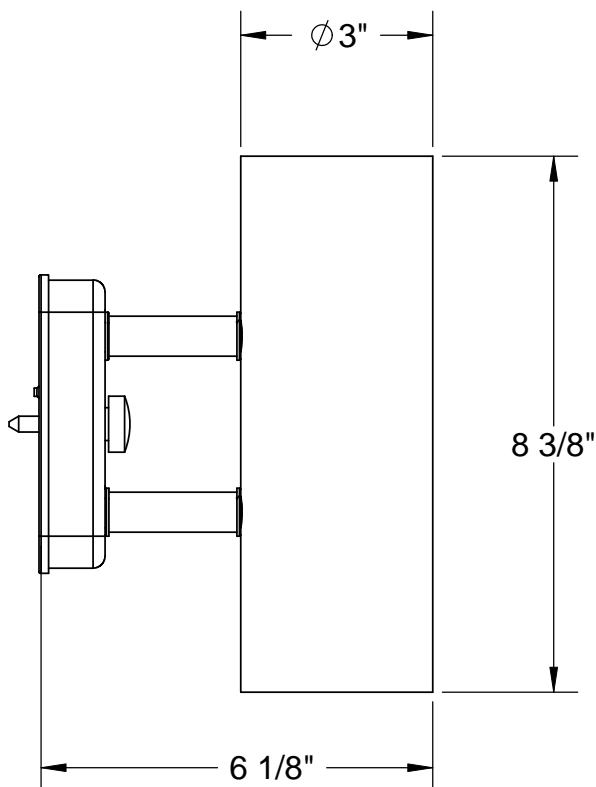

## GU-UDR series

Rain shield - add RS to the catalog number  
Light shield - add LS to the catalog number

GU-10 Lamps - open fixtures Max 2 @ 50 watts  
with RS Max 2 @ 20 watts  
with LS Max 1 @ 20 watts

# Remcraft Lighting Products

Scale 1:3

12870 NW 45th Avenue Miami, FL 33054 USA

05/20/10

SHEET 1 OF 1