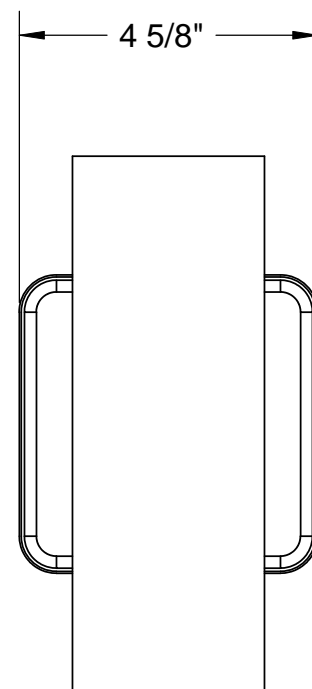

## GU-UDR series

Rain shield - add RS to the catalog number  
Light shield - add LS to the catalog number

GU-10 Lamps - open fixtures Max 2 @ 50 watts  
with RS Max 2 @ 20 watts  
with LS Max 1 @ 20 watts

# Remcraft Lighting Products

Scale 1:3

12870 NW 45th Avenue Miami, FL 33054 USA

05/20/10

SHEET 1 OF 1