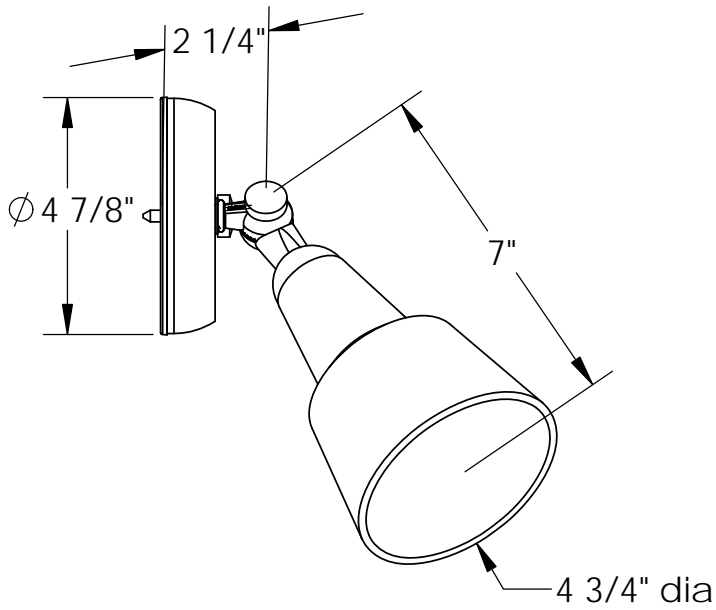

2050 series

- 2050 - Gray
- 2051 - Black
- 2052 - White
- 2054 - Satin aluminum
- 2056 - Bronze

Use with Maximum
100 watt PAR-30-L
or BR-30 lamps

Suitable for wet locations
when aimed below the
horizontal and caulked
to the mounting surface