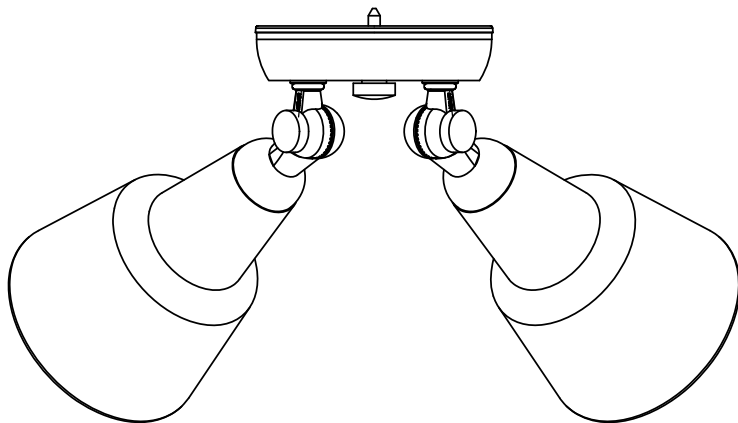

2050 series

- 2050 - Gray
- 2051 - Black
- 2052 - White
- 2054 - Satin aluminum
- 2056 - Bronze

Use with Maximum
100 watt PAR-30-L
or BR-30 lamps

Suitable for wet locations
when aimed below the
horizontal and caulked
to the mounting surface