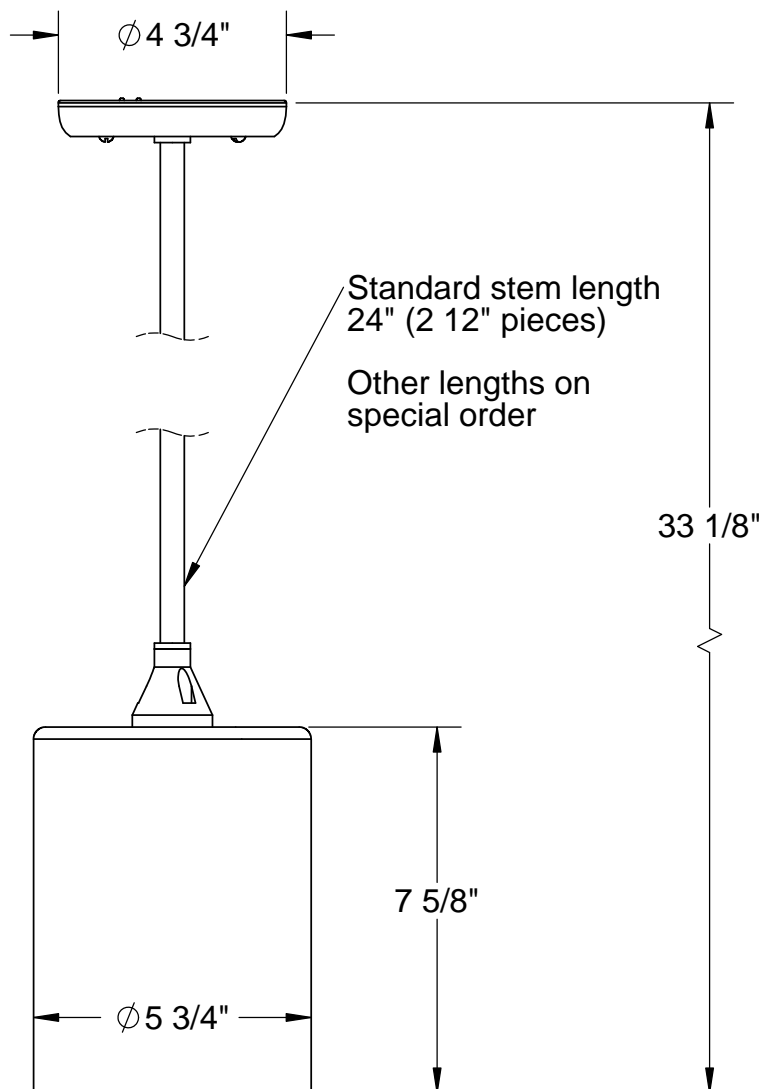

## 120-DS series

Use with PAR or BR lamps  
to 150 watts - Rated for  
wet locations

120-DS Gray  
121-DS Black  
122-SD White  
124-DS Satin aluminum  
126-DS Bronze

Use with 150 watt lamps  
PAR-38 or BR-40