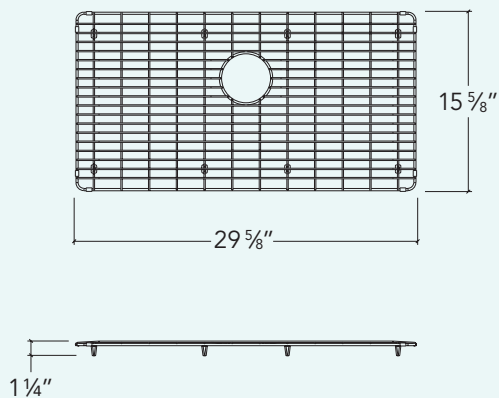

## Grid

For stainless steel kitchen sink

### Bowl

30" x 16"

### Overall

29 5/8" x 15 5/8" x 1 1/4"

### Drain

Ø 3 1/2"