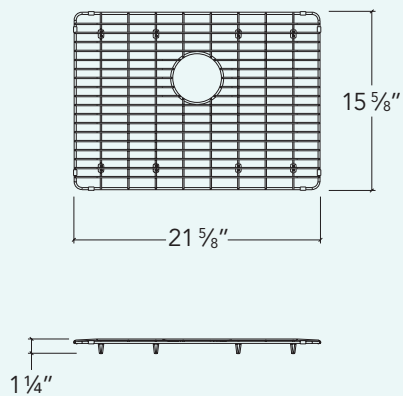

## Grid

For stainless steel kitchen sink

### Bowl

22" x 16"

### Overall

21 5/8" x 15 5/8" x 1 1/4"

### Drain

Ø 3 1/2"