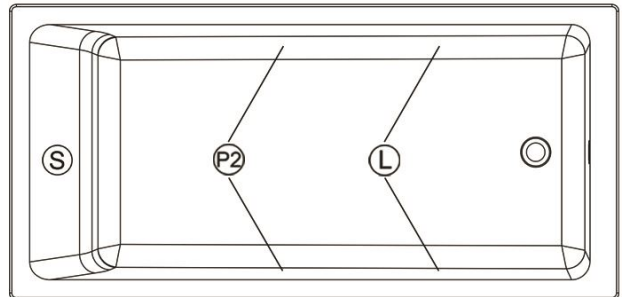

Additional(s) note(s)
If system, delivered with keypad not installed and remote control is included.
The overflow is factory installed, the drain is included but not installed.

Legend	
S Blower	L Chromotherapy light
P2 Grab bar	C Keypad
Recommended faucets drilling location*	Deck cut-out line - - - - -

*It is possible to install the faucets elsewhere on the product. The installer must verify that there are no piping or wires before drilling.

IMPORTANT NOTE: Specifications, dimensions and models are subject to change.
Visit our website <http://www.oceania-attitude.com> to access up-to-date dimensions and information. In all cases, information on the website is the most up-to-date.