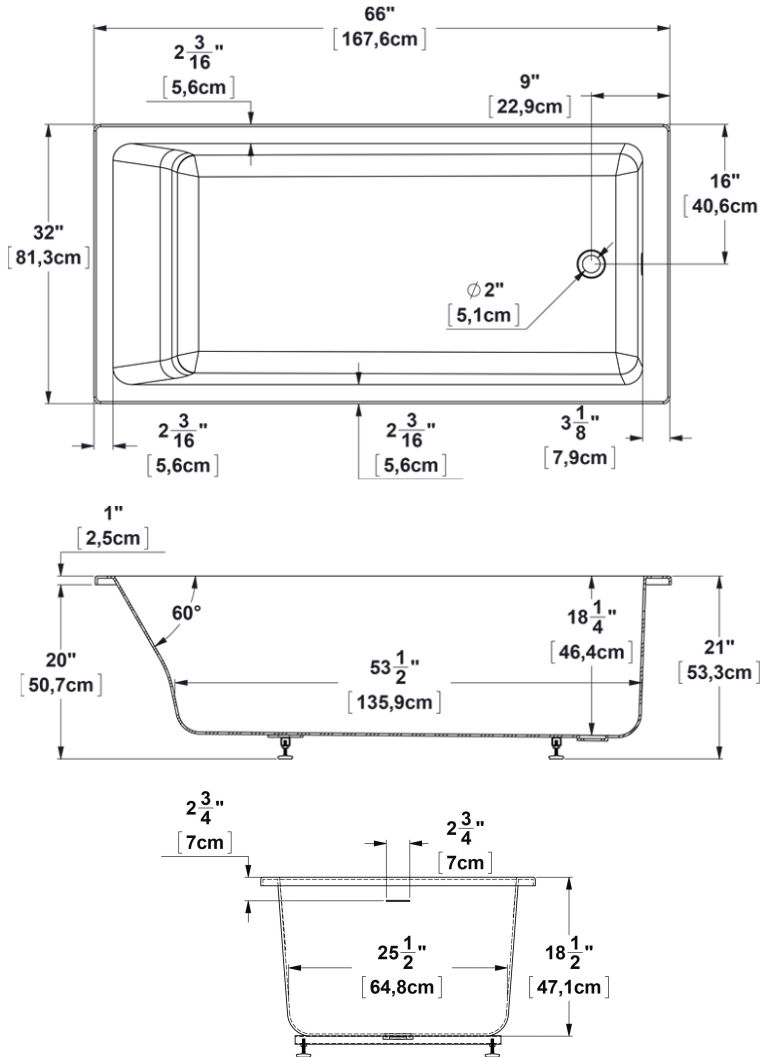

Viele 6632

Series : **Deck mount**

Nominal dimensions: **66" x 32" x 21" [167.6 cm x 81.3 cm x 53.3 cm]**

Seats : **1** Product code: **VI6632**

Draft revision : **2023052413302**

Lumbar support : yes Arm rests : no

Low-profile available : no

Draft and specs

Specifications
Capacity: 78 IMP Gal. / 101.7 US Gal. / 354.5 liters
AeroMassage™: 40 Easy Clean™ air jets
Super AeroMassage™: AeroMassage™ + 12 Easy Clean™ air jets
Comfort Air™: unavailable
Characteristics:

Remarks
All measures have a precision of ± 1/4" (0,63cm)
If a measure is present on one side only, part is symmetrical
*internal dimensions taken at 4" (10cm) from bath bottom
*capacity is measured by filling the bath to 1-1/2" under the overflow