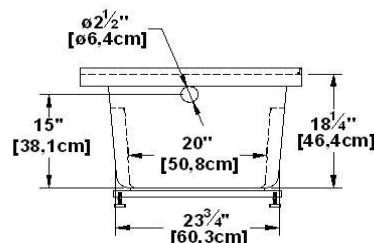

Sublime 6632 (left hand drain)

Product code : **SU6632L**

Draft revision : **20130422133624**

External dimensions : **66" x 32" x 21,5" [167,6 cm x 81,3 cm x 54,6 cm]**

Series : **deck mount**

Seats : **1**

2012 catalog page : **32**

Low-profile available : **no**

Arm rests : **yes**

Low-profile available : **no**

Draft and specs

Specifications	
Capacity :	46 IMP Gal. / 60,0 US Gal. / 209,1 liters
AeroMassage™ :	40 Easy Clean™ air jets
Super AeroMassage™ :	AeroMassage™ + 12 Easy Clean™ air jets
Dynamic Turbo™ :	4 Confort Pulse jets / 4 Confort Swirl jets
Comfort Air™ :	40 Easy Clean™ air jets
Characteristics :	Integrated tile flanges on 3 sides

Remarks	
*all measures have a precision of ± 1/4" (0,63cm)	
*internal dimensions taken at 4" (10cm) from bath bottom	
*capacity is measured by filling the soaker to 1-1/2" under the overflow	
*textured skirt available on all Freestanding products	
*shelf height is 3/4" on all "low-profile" models	

WARNING : If this bath is multiple ordered nested, its height will be about 1-1/2" (1 inch and a half) lower and will not have adjustable feet.

Options and installation

accessories and decorative lines positions are approximative