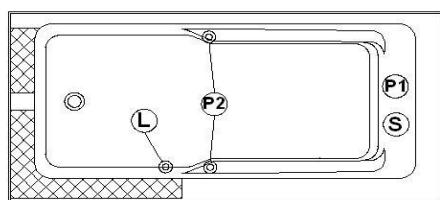

Sublime 6632 (left hand drain)

Product code : **SU6632L**

Draft revision : **20130422133624**

External dimensions : **66" x 32" x 21,5" [167,6 cm x 81,3 cm x 54,6 cm]**

Series : **deck mount**

Seats : **1**

2012 catalog page : **32**

Low-profile available : **no**

Arm rests : **yes**

Low-profile available : **no**

Draft and specs

Specifications	
Capacity :	46 IMP Gal. / 60,0 US Gal. / 209,1 liters
AeroMassage™ :	40 Easy Clean™ air jets
Super AeroMassage™ :	AeroMassage™ + 12 Easy Clean™ air jets
Dynamic Turbo™ :	4 Confort Pulse jets / 4 Confort Swirl jets
Comfort Air™ :	40 Easy Clean™ air jets
Characteristics :	Integrated tile flanges on 3 sides

Remarks	
*all measures have a precision of ± 1/4" (0,63cm)	
*internal dimensions taken at 4" (10cm) from bath bottom	
*capacity is measured by filling the soaker to 1-1/2" under the overflow	
*textured skirt available on all Freestanding products	
*shelf height is 3/4" on all "low-profile" models	

WARNING : If this bath is multiple ordered nested, its height will be about 1-1/2" (1 inch and a half) lower and will not have adjustable feet.

Options and installation

accessories and decorative lines positions are approximative