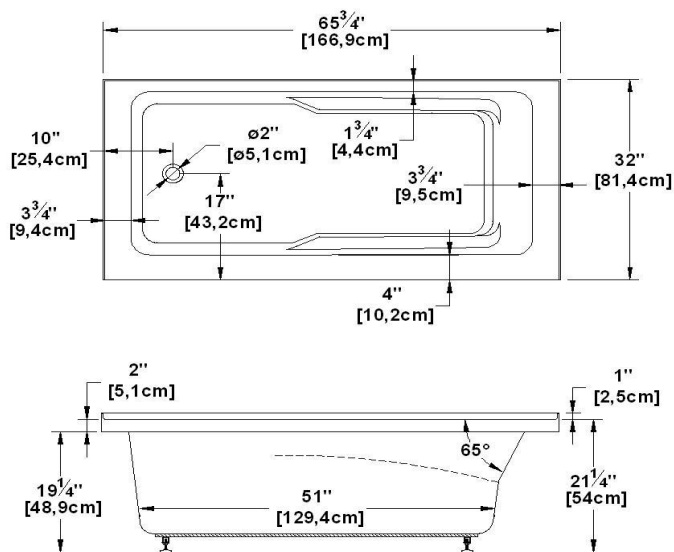

Sublime 6632 (left hand drain)

Product code : **SU6632L**

Draft revision : **20130422133624**

External dimensions : **66" x 32" x 21,5" [167,6 cm x 81,3 cm x 54,6 cm]**

Series : **deck mount**

Seats : **1**

2012 catalog page : **32**

Low-profile available : **no**

Arm rests : **yes**

Low-profile available : **no**

Draft and specs

Specifications	
Capacity :	46 IMP Gal. / 60,0 US Gal. / 209,1 liters
AeroMassage™ :	40 Easy Clean™ air jets
Super AeroMassage™ :	AeroMassage™ + 12 Easy Clean™ air jets
Dynamic Turbo™ :	4 Confort Pulse jets / 4 Confort Swirl jets
Comfort Air™ :	40 Easy Clean™ air jets
Characteristics :	Integrated tile flanges on 3 sides

Remarks	
*all measures have a precision of ± 1/4" (0,63cm)	
*internal dimensions taken at 4" (10cm) from bath bottom	
*capacity is measured by filling the soaker to 1-1/2" under the overflow	
*textured skirt available on all Freestanding products	
*shelf height is 3/4" on all "low-profile" models	

WARNING : If this bath is multiple ordered nested, its height will be about 1-1/2" (1 inch and a half) lower and will not have adjustable feet.

Options and installation

accessories and decorative lines positions are approximative