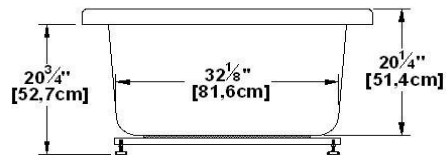

Nature

Product code : **NA24**

Draft revision : **20130422132059**

External dimensions : **74" x 42" x 23" [188,0 cm x 106,7 cm x 58,4 cm]**

Series : **deck mount**

Seats : **2**

2012 catalog page : **50**

lumbar support : **no**

Arm rests : **no**

Low-profile available : **yes**

Draft and specs

Specifications	
Capacity :	94 IMP Gal. / 122,6 US Gal. / 427,3 liters
AeroMassage™ :	52 Easy Clean™ air jets
Super AeroMassage™ :	AeroMassage™ + 12 Easy Clean™ air jets
Dynamic Turbo™ :	4 Confort Pulse jets / 4 Confort Swirl jets
Comfort Air™ :	52 Easy Clean™ air jets
Characteristics :	n/a

Remarks	
*all measures have a precision of ± 1/4" (0,63cm)	
*internal dimensions taken at 4" (10cm) from bath bottom	
*capacity is measured by filling the soaker to 1-1/2" under the overflow	
*textured skirt available on all Freestanding products	
*shelf height is 3/4" on all "low-profile" models	