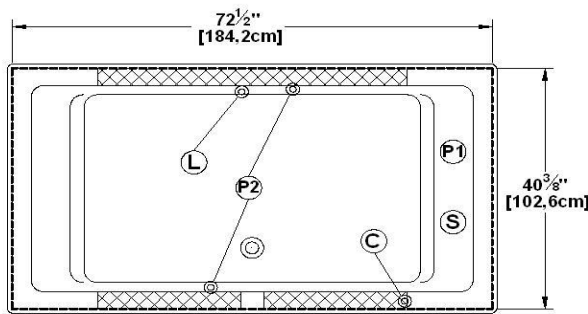

Nature

Product code : **NA24**

Draft revision : **20130422132059**

External dimensions : **74" x 42" x 23" [188,0 cm x 106,7 cm x 58,4 cm]**

Series : **deck mount**

Seats : **2**

2012 catalog page : **50**

lumbar support : **no**

Arm rests : **no**

Low-profile available : **yes**

Draft and specs

Specifications	
Capacity :	94 IMP Gal. / 122,6 US Gal. / 427,3 liters
AeroMassage™ :	52 Easy Clean™ air jets
Super AeroMassage™ :	AeroMassage™ + 12 Easy Clean™ air jets
Dynamic Turbo™ :	4 Confort Pulse jets / 4 Confort Swirl jets
Comfort Air™ :	52 Easy Clean™ air jets
Characteristics :	n/a

Remarks	
*all measures have a precision of ± 1/4" (0,63cm)	
*internal dimensions taken at 4" (10cm) from bath bottom	
*capacity is measured by filling the soaker to 1-1/2" under the overflow	
*textured skirt available on all Freestanding products	
*shelf height is 3/4" on all "low-profile" models	

Options and installation

accessories and decorative lines positions are approximative

Additional(s) note(s) :

Keypad supplied but not installed when ordered with tile flanges or remote control.

Legend			
(S)	Blower	(L)	Chromatherapy light
(P1)	Pump	(P2)	Grab bar
(C)	Keypad		
[X-hatched]		Recommended faucets drilling location*	
Deck cut-out line - - - - -			