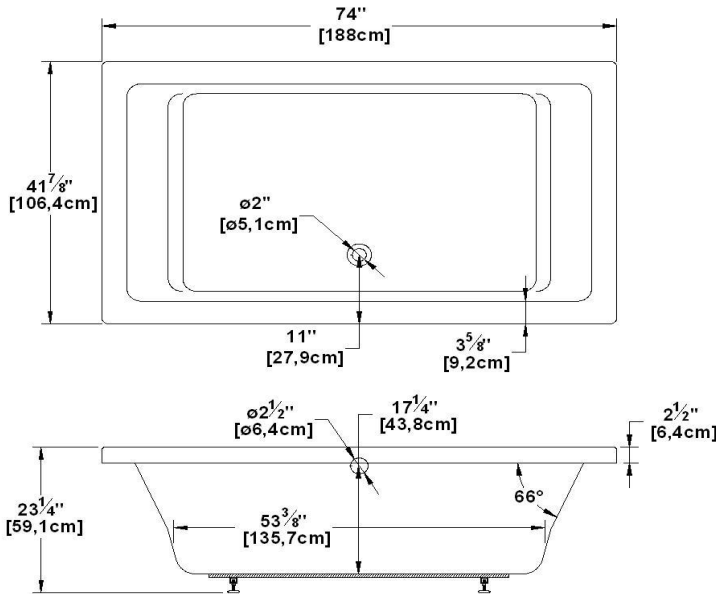

Nature

Product code : **NA24**

Draft revision : **20130422132059**

External dimensions : **74" x 42" x 23" [188,0 cm x 106,7 cm x 58,4 cm]**

Series : **deck mount**

Seats : **2**

2012 catalog page : **50**

lumbar support : **no**

Arm rests : **no**

Low-profile available : **yes**

Draft and specs

Specifications	
Capacity :	94 IMP Gal. / 122,6 US Gal. / 427,3 liters
AeroMassage™ :	52 Easy Clean™ air jets
Super AeroMassage™ :	AeroMassage™ + 12 Easy Clean™ air jets
Dynamic Turbo™ :	4 Confort Pulse jets / 4 Confort Swirl jets
Comfort Air™ :	52 Easy Clean™ air jets
Characteristics :	n/a

Remarks	
*all measures have a precision of ± 1/4" (0,63cm)	
*internal dimensions taken at 4" (10cm) from bath bottom	
*capacity is measured by filling the soaker to 1-1/2" under the overflow	
*textured skirt available on all Freestanding products	
*shelf height is 3/4" on all "low-profile" models	