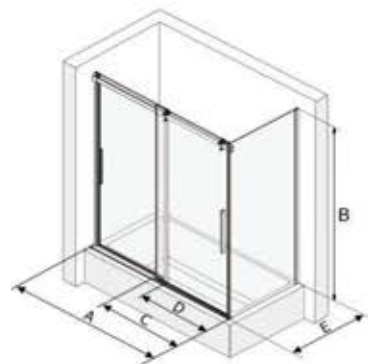

# HYDRIA bathtub door

The Hydría bathtub door is all about transparency and simplicity. With its double bidirectional sliding panels, it allows faucet and bathtub access.

- Magnets on each end for a perfect seal.

- Tempered glass with Oceania Clear View™ treatment.

- Acrylic door seals .

- Chrome finish.

- 64" door height.

- 10-year limited warranty.

## HYDRIA doors (installed on a bathtub)

Code	A (min)	A (max)	B	C	D (min)	D(max)	E (min)	E (max)	
HY60*	57 $\frac{3}{8}$ "	58 $\frac{3}{8}$ "	64"	29 $\frac{1}{4}$ "	28 $\frac{3}{8}$ "	29 $\frac{1}{8}$ "			
HY66*	63 $\frac{3}{8}$ "	64 $\frac{3}{8}$ "		32 $\frac{1}{4}$ "	31 $\frac{3}{8}$ "	32 $\frac{1}{8}$ "			
HY60R31**	57 $\frac{3}{8}$ "	58 $\frac{3}{8}$ "	64"	29 $\frac{1}{4}$ "	28 $\frac{3}{8}$ "	29 $\frac{1}{8}$ "	28 $\frac{3}{4}$ "	29 $\frac{1}{4}$ "	1 side panel (return)
HY66R31**	63 $\frac{3}{8}$ "	64 $\frac{3}{8}$ "		32 $\frac{1}{4}$ "	31 $\frac{3}{8}$ "	32 $\frac{1}{8}$ "	28 $\frac{3}{4}$ "	29 $\frac{1}{4}$ "	
HY60R231**	57 $\frac{3}{8}$ "	58 $\frac{3}{8}$ "	64"	29 $\frac{1}{4}$ "	28 $\frac{3}{8}$ "	29 $\frac{1}{8}$ "	28 $\frac{3}{4}$ "	29 $\frac{1}{4}$ "	2 side panels (returns)
HY66R231**	63 $\frac{3}{8}$ "	64 $\frac{3}{8}$ "		32 $\frac{1}{4}$ "	31 $\frac{3}{8}$ "	32 $\frac{1}{8}$ "	28 $\frac{3}{4}$ "	29 $\frac{1}{4}$ "	

\*Installation on bathtubs having a top side of at least 3 $\frac{1}{4}$ " wide.

\*\*Designed to be installed on Suite and Loft bathtubs (60x31 or 66x31).