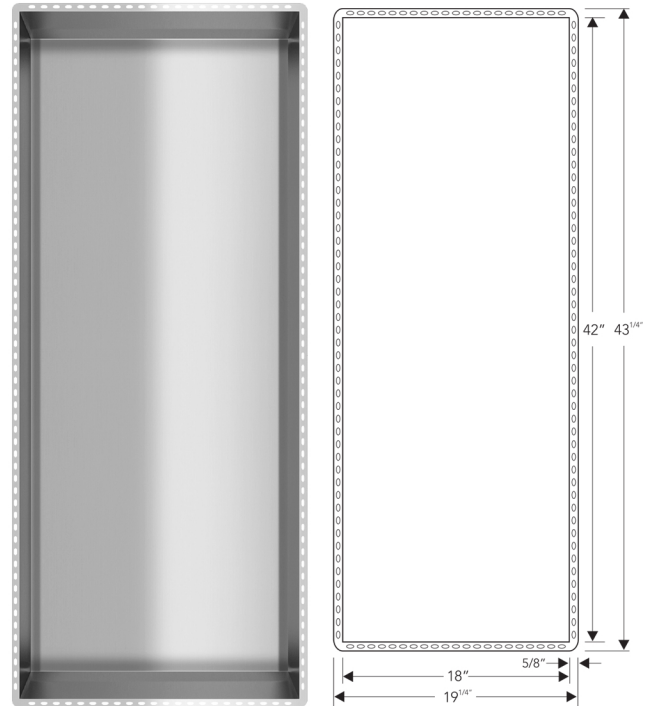

Neelnox

Y I S H E L F Specifications

FEATURES

- Premium 304 Grade Stainless Steel
- Undermount Profile
- Equipped with SoundDefy™ noise concealing technology
- Sloped bottom ensures proper drainage of water.
- Y I B O N D adhesive included to tile the back of the shelf as per client's preference.
- No installation hardware required.

Model	Finish	Profile	Size(Inner)	Size(Outer)	Rim	Depth	Bottom Slope
Y-32B	Brushed	Undermount	18 x 42 inches 457 x 1067 mm	19 ^{1/4} x 43 ^{1/4} inches 487 x 1097 mm	5/8 inches 15 mm	3 ^{3/4} inches 95 mm	3/16 inches 5 mm
Y-32P	Polished						
Y-32 WHT	White						
Y-32 BLK	Black						
Y-32 ORB	Oil Rubbed Bronze						
Y-32 LGR	Lime Green						
Y-32 ORNG	Orange						