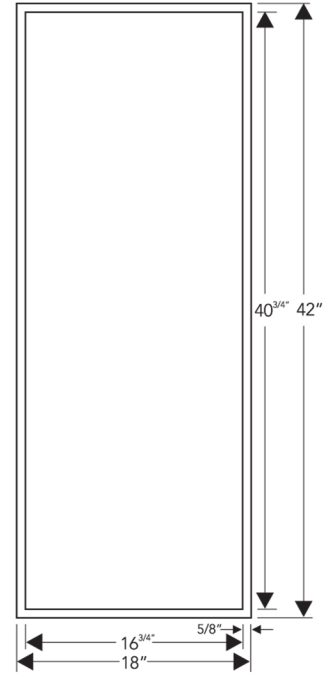

## Y I S H E L F Specifications

### FEATURES

- Premium 304 Grade Stainless Steel
- Flushmount Profile
- Equipped with SoundDefy™ noise concealing technology
- Sloped bottom ensures proper drainage of water.
- Y I B O N D adhesive included to tile the back of the shelf as per client's preference.
- Optional Top Mount Installation as per client's preference.
- Fillers provided to Flushmount with tiles of thicknesses 4mm, 6mm, 8mm, 10mm & 12mm
- No installation hardware required.

Model	Finish	Profile	Size(Inner)	Size(Outer)	Rim	Depth	Bottom Slope
Y-31B	Brushed	Flushmount	16 <sup>3/4</sup> x 40 <sup>3/4</sup> inches 427 x 1037 mm	18 x 42 inches 457 x 1067 mm	5/8 inches 15 mm	3 <sup>3/4</sup> inches 95 mm	3/16 inches 5 mm
Y-31P	Polished						
Y-31 WHT	White						
Y-31 BLK	Black						
Y-31 ORB	Oil Rubbed Bronze						
Y-31 LGR	Lime Green						
Y-31 ORNG	Orange						